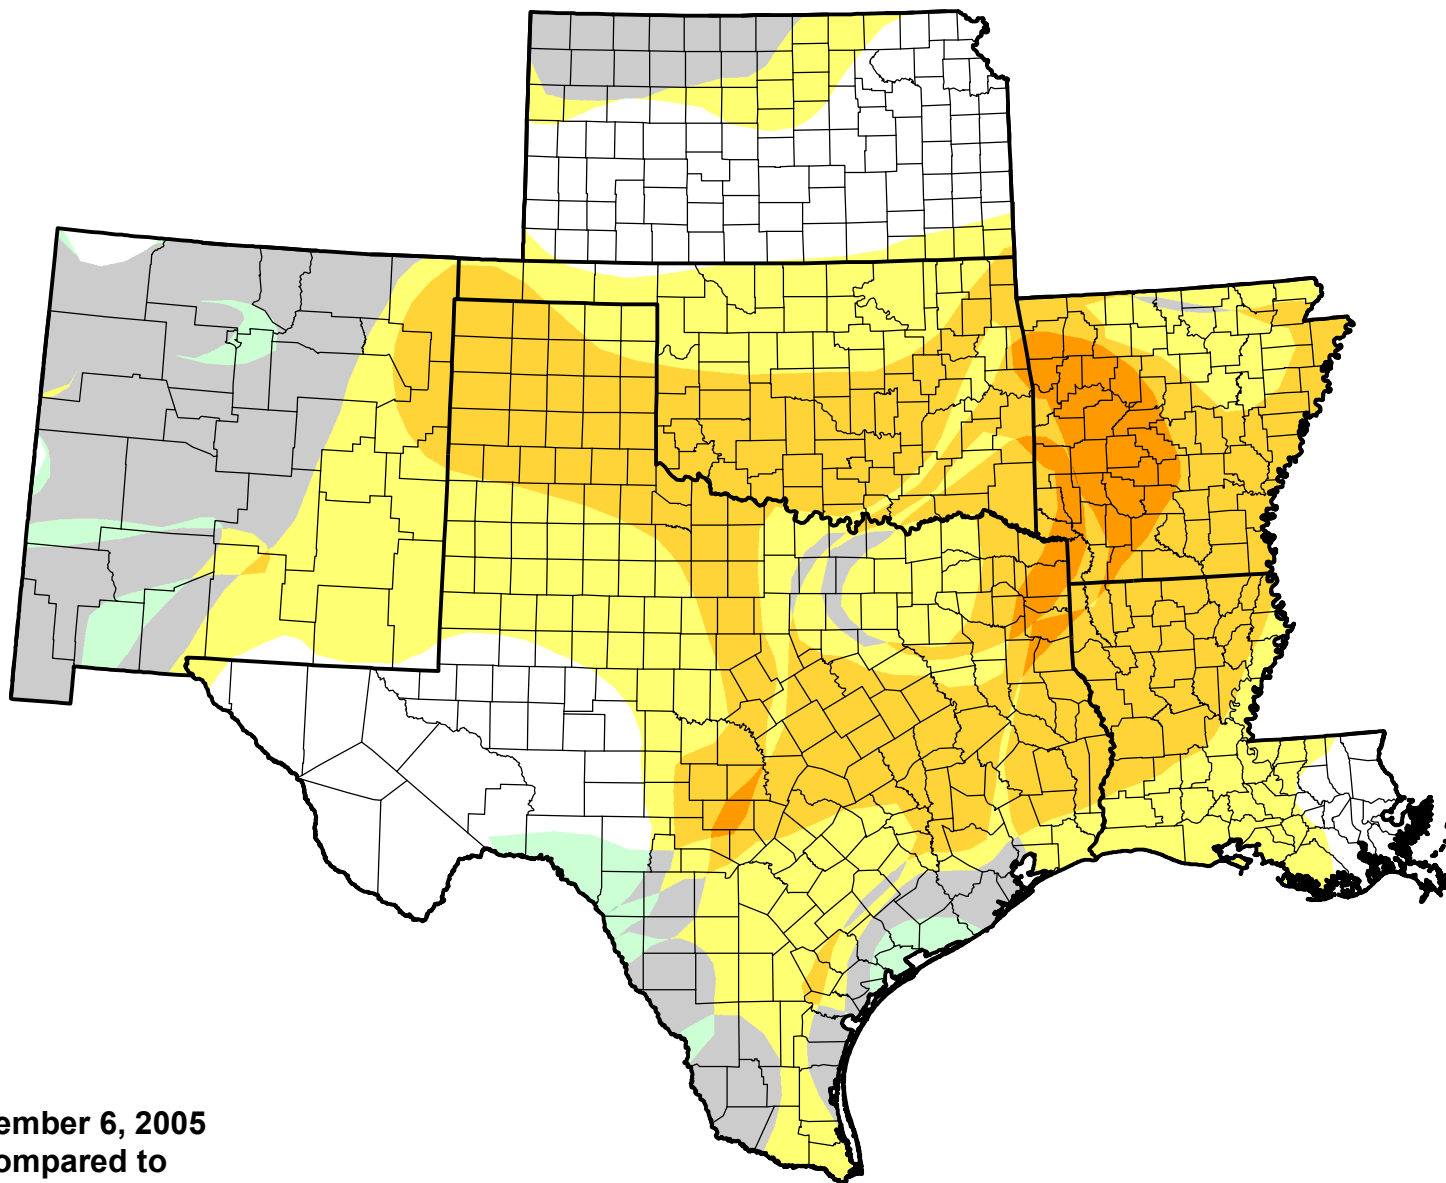

U.S. Drought Monitor Class Change - SCIPP

Start of Water Year

December 6, 2005
compared to
September 29, 2005

droughtmonitor.unl.edu

- 5 Class Degradation
- 4 Class Degradation
- 3 Class Degradation
- 2 Class Degradation
- 1 Class Degradation
- No Change
- 1 Class Improvement
- 2 Class Improvement
- 3 Class Improvement
- 4 Class Improvement
- 5 Class Improvement