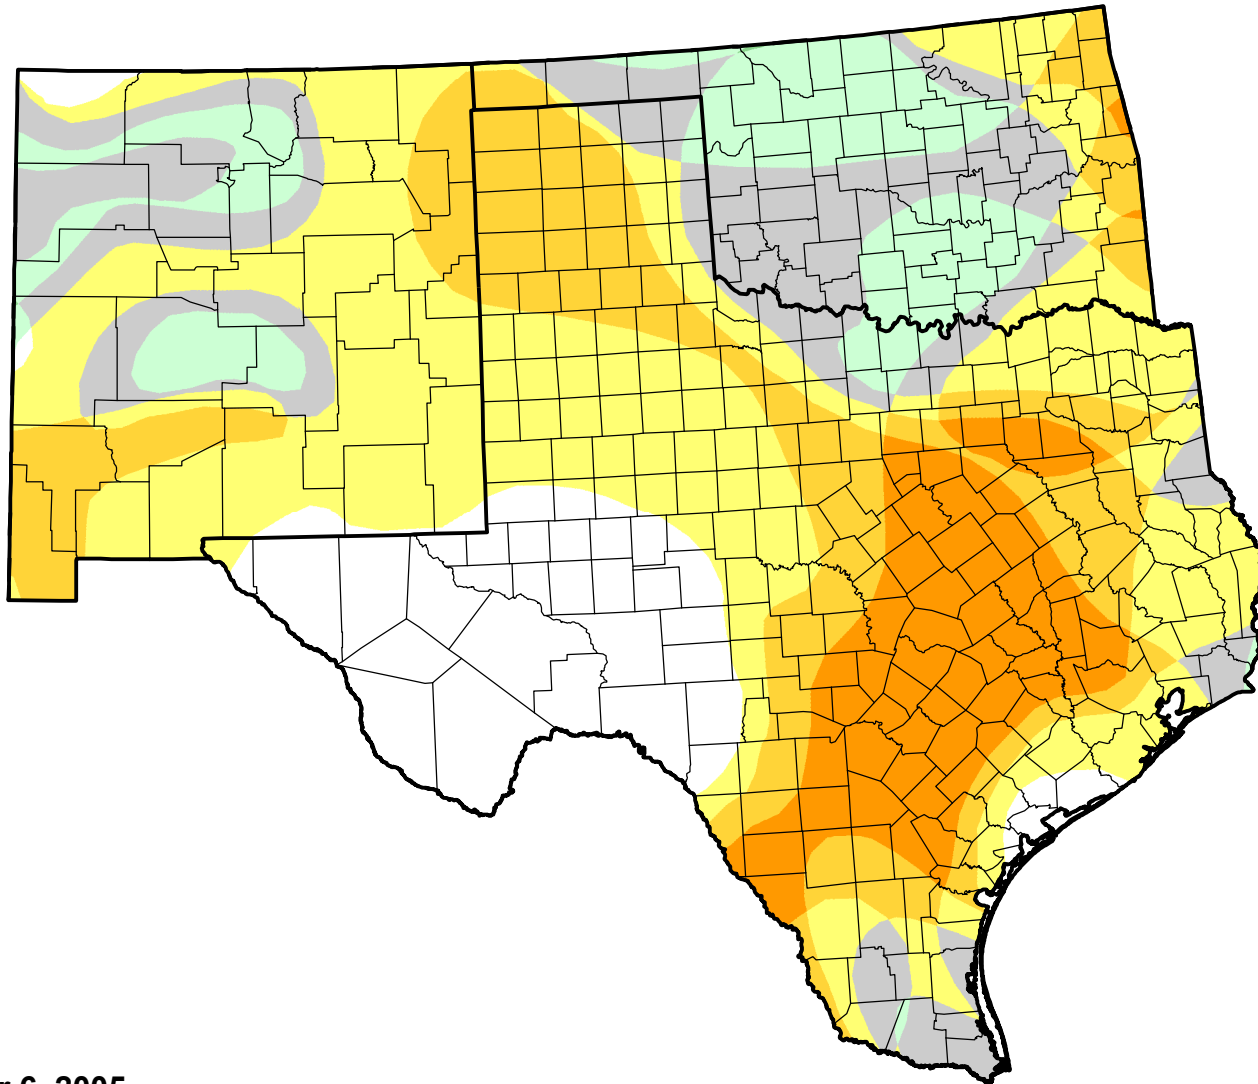

U.S. Drought Monitor Class Change - Southern Plains RDEWS

26 Week

December 6, 2005
compared to
June 9, 2005

droughtmonitor.unl.edu

-  5 Class Degradation
-  4 Class Degradation
-  3 Class Degradation
-  2 Class Degradation
-  1 Class Degradation
-  No Change
-  1 Class Improvement
-  2 Class Improvement
-  3 Class Improvement
-  4 Class Improvement
-  5 Class Improvement