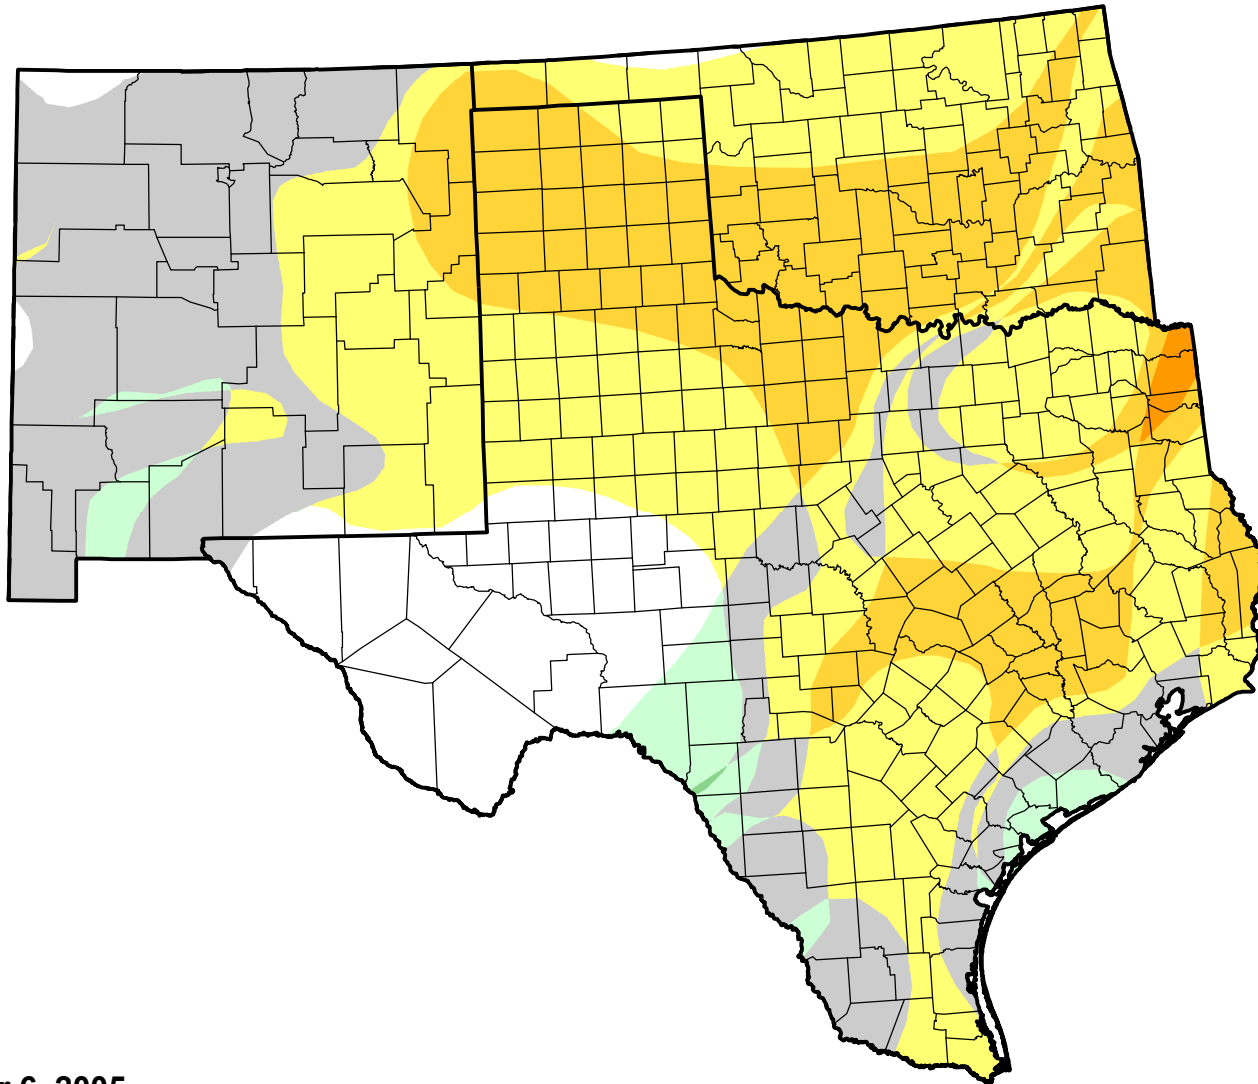

U.S. Drought Monitor Class Change - Southern Plains RDEWS

8 Week

December 6, 2005
compared to
October 13, 2005

droughtmonitor.unl.edu

-  5 Class Degradation
-  4 Class Degradation
-  3 Class Degradation
-  2 Class Degradation
-  1 Class Degradation
-  No Change
-  1 Class Improvement
-  2 Class Improvement
-  3 Class Improvement
-  4 Class Improvement
-  5 Class Improvement