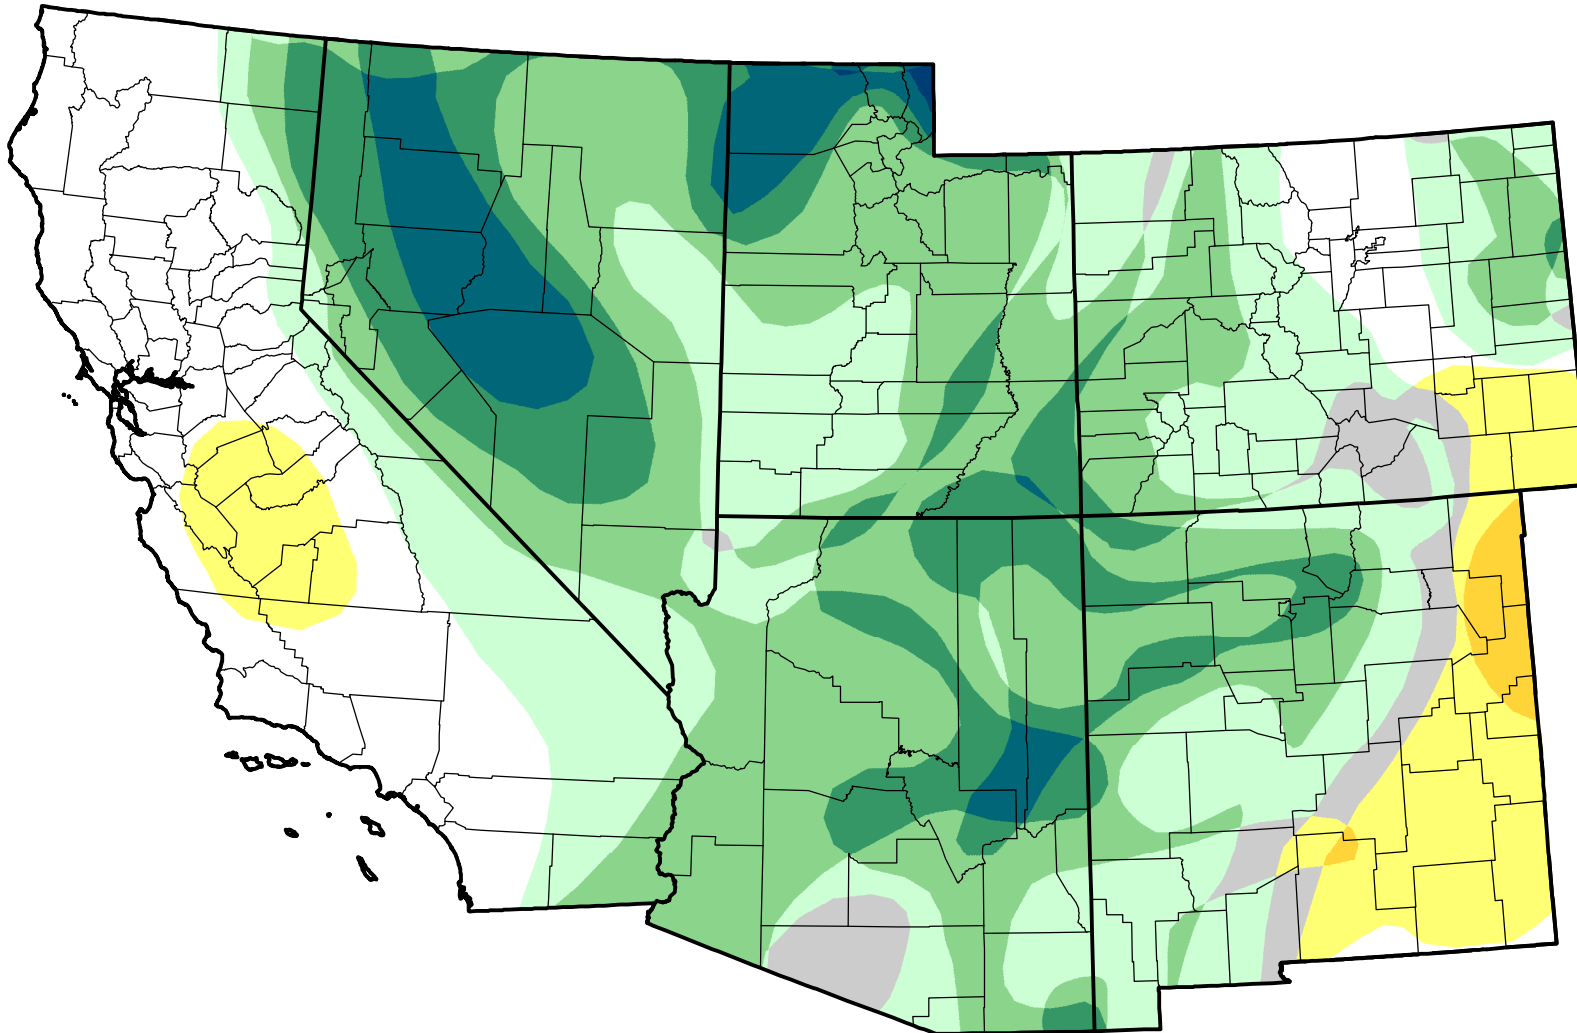

U.S. Drought Monitor Class Change - Southwest

Start of Calendar Year

**December 6, 2005
compared to
January 6, 2005**

droughtmonitor.unl.edu

- 5 Class Degradation
- 4 Class Degradation
- 3 Class Degradation
- 2 Class Degradation
- 1 Class Degradation
- No Change
- 1 Class Improvement
- 2 Class Improvement
- 3 Class Improvement
- 4 Class Improvement
- 5 Class Improvement