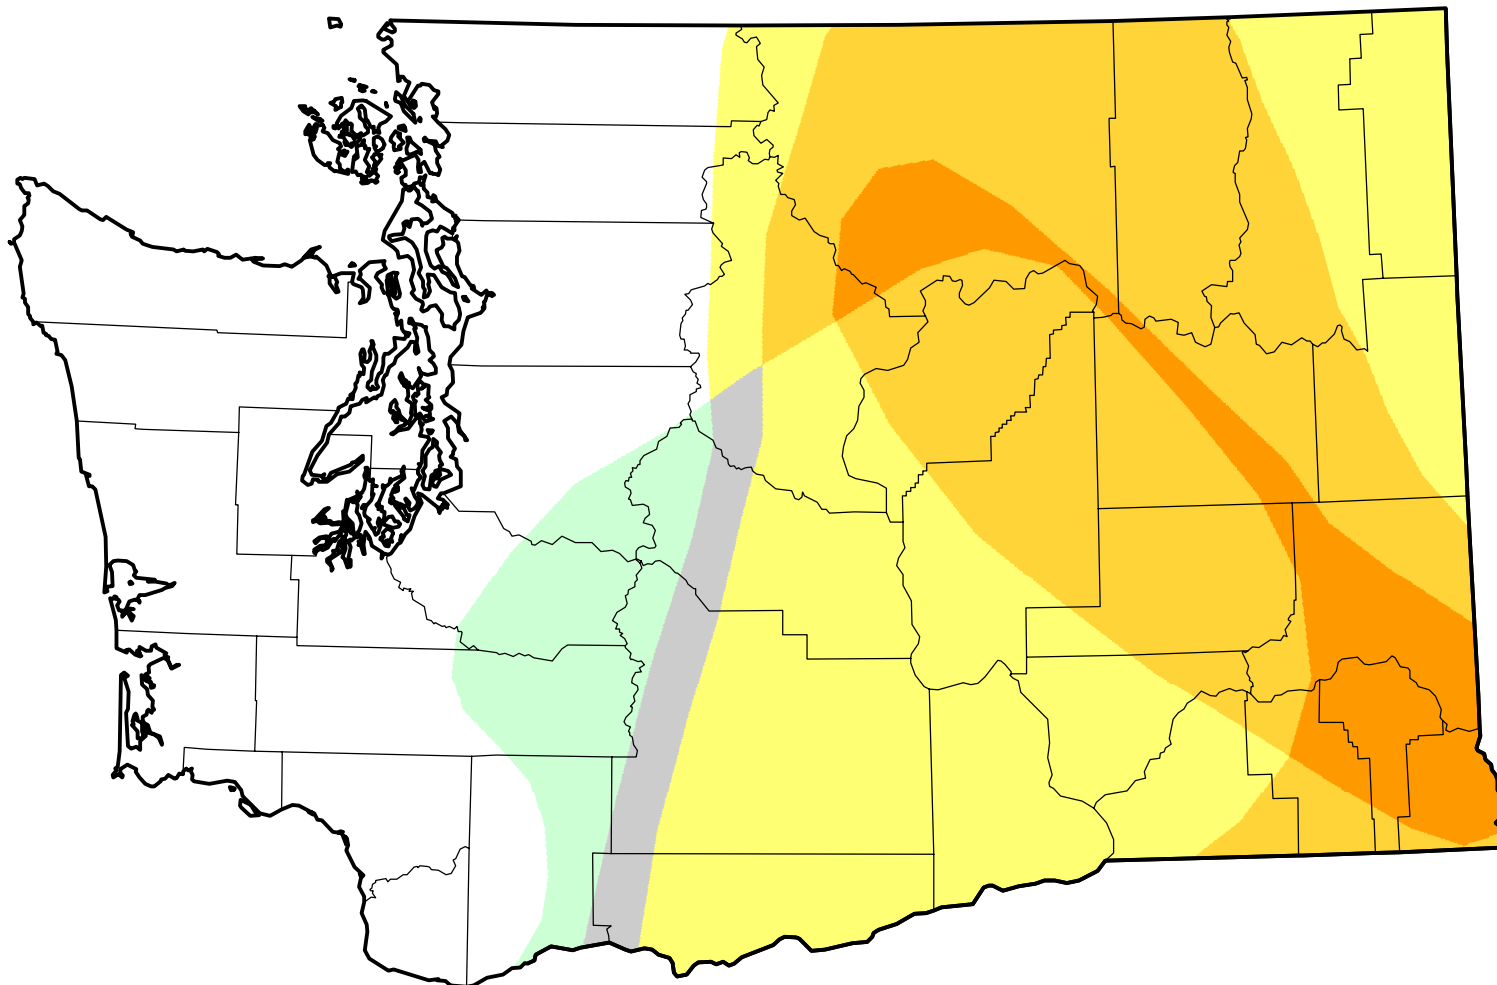

U.S. Drought Monitor Class Change - Washington

Start of Calendar Year

December 6, 2005
compared to
January 6, 2005

droughtmonitor.unl.edu

-  5 Class Degradation
-  4 Class Degradation
-  3 Class Degradation
-  2 Class Degradation
-  1 Class Degradation
-  No Change
-  1 Class Improvement
-  2 Class Improvement
-  3 Class Improvement
-  4 Class Improvement
-  5 Class Improvement