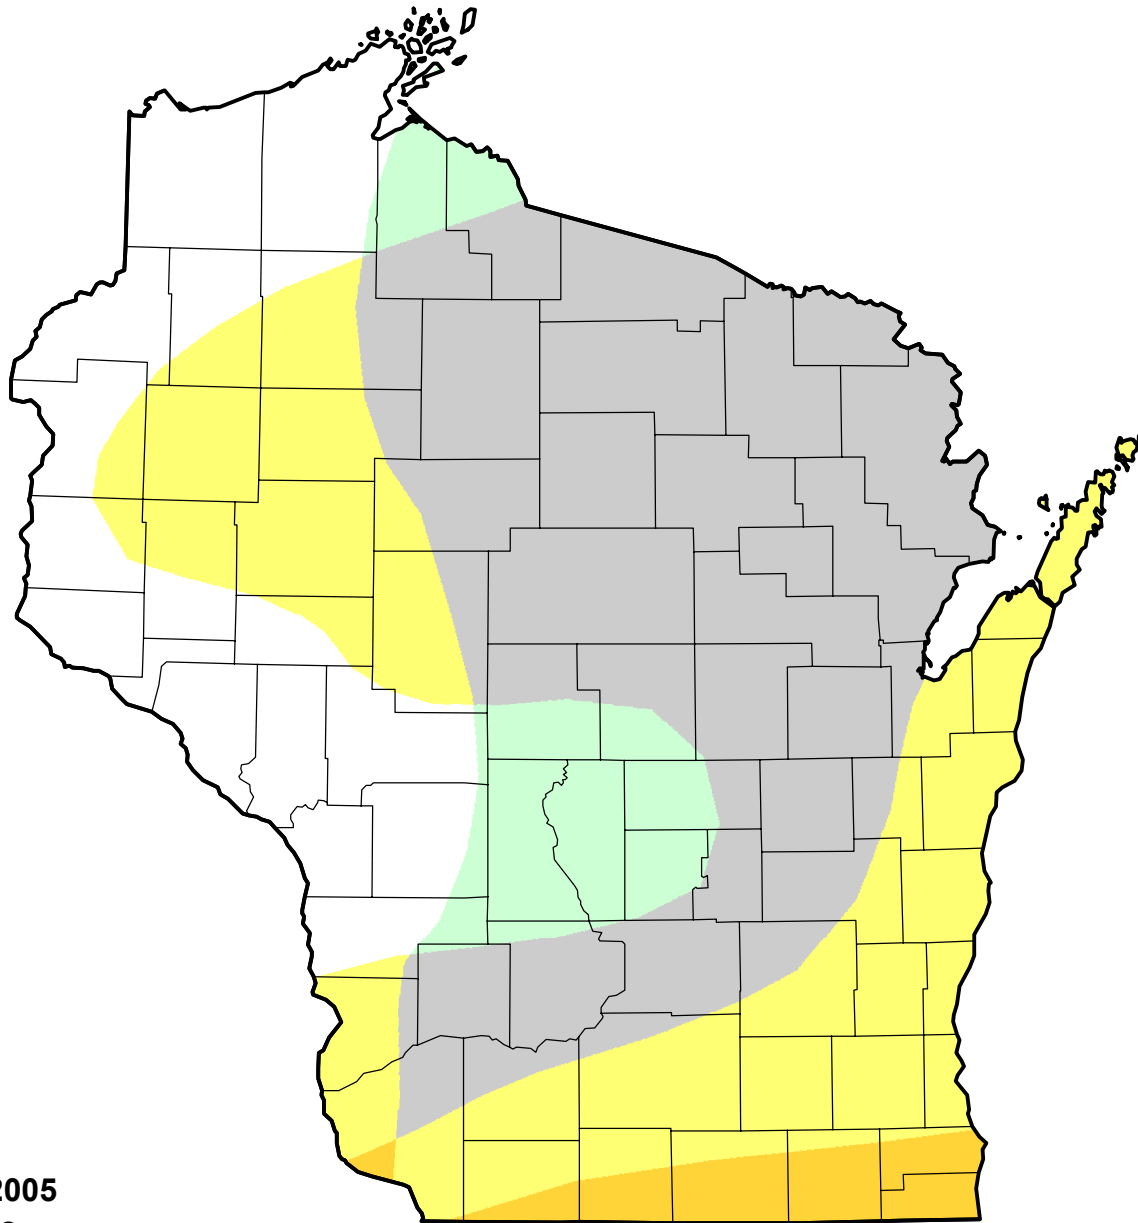

U.S. Drought Monitor Class Change - Wisconsin

26 Week

December 6, 2005
compared to
June 9, 2005

droughtmonitor.unl.edu

-  5 Class Degradation
-  4 Class Degradation
-  3 Class Degradation
-  2 Class Degradation
-  1 Class Degradation
-  No Change
-  1 Class Improvement
-  2 Class Improvement
-  3 Class Improvement
-  4 Class Improvement
-  5 Class Improvement