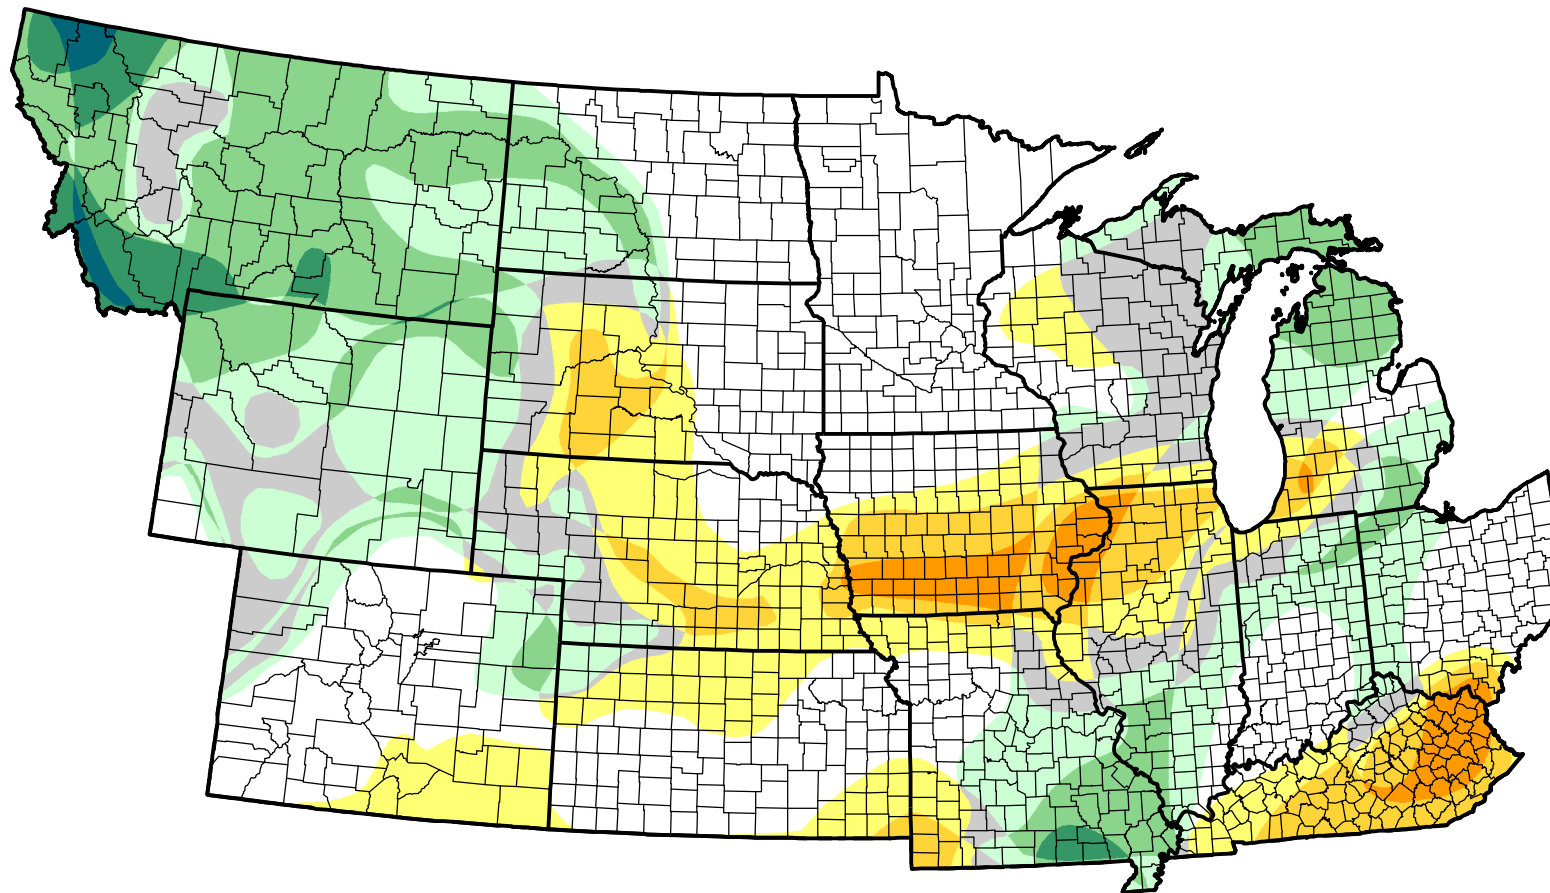

U.S. Drought Monitor Class Change - NWS Central 26 Week

December 13, 2005
compared to
June 16, 2005

droughtmonitor.unl.edu

-  5 Class Degradation
-  4 Class Degradation
-  3 Class Degradation
-  2 Class Degradation
-  1 Class Degradation
-  No Change
-  1 Class Improvement
-  2 Class Improvement
-  3 Class Improvement
-  4 Class Improvement
-  5 Class Improvement