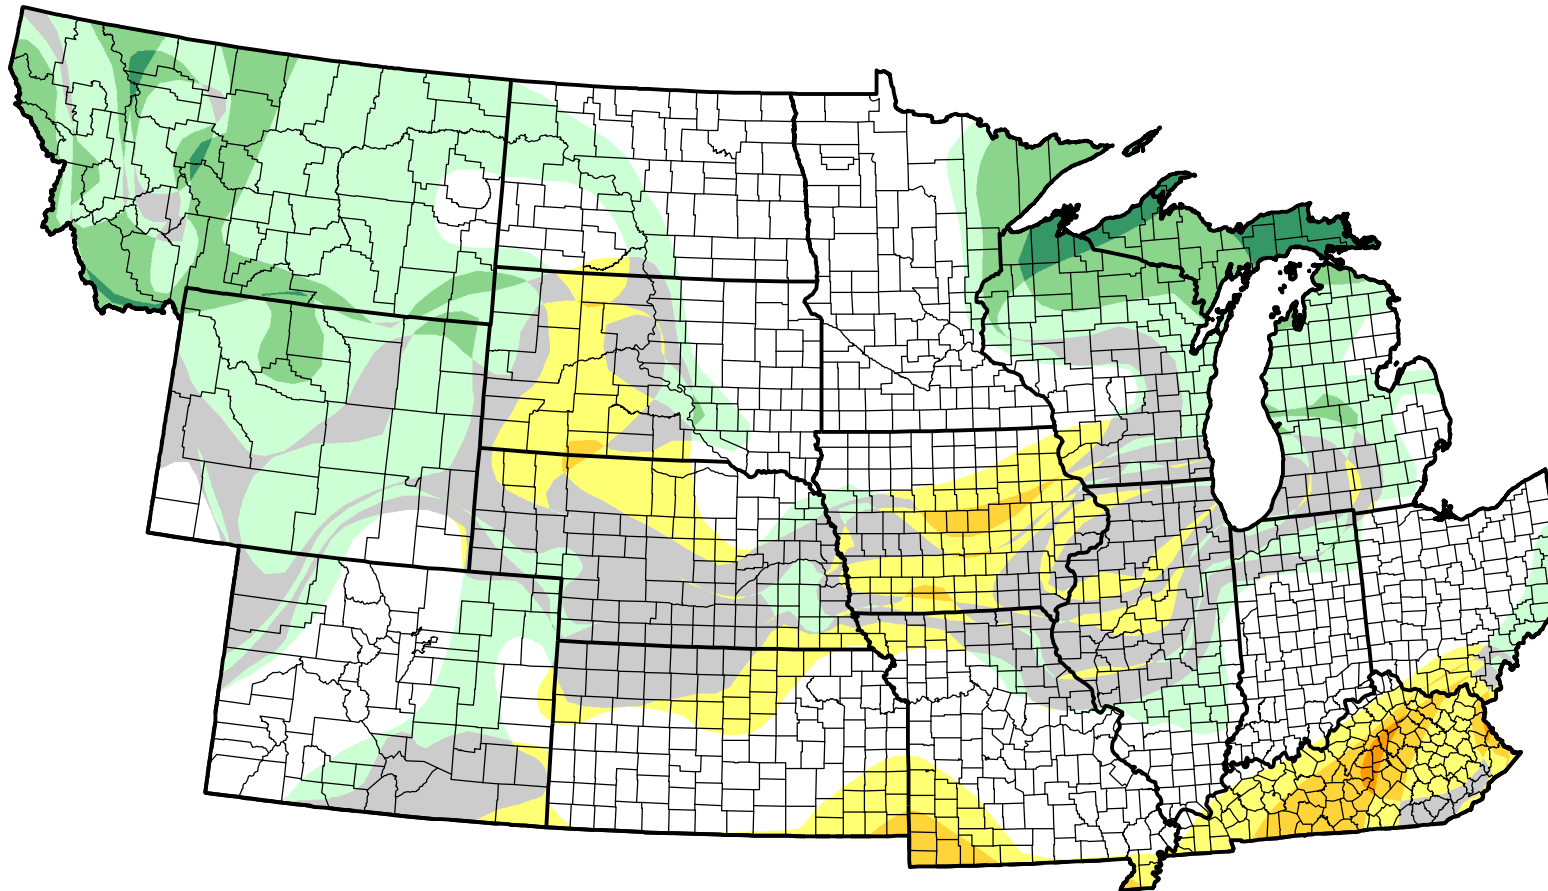

U.S. Drought Monitor Class Change - NWS Central Start of Water Year

December 13, 2005
compared to
September 29, 2005

droughtmonitor.unl.edu

-  5 Class Degradation
-  4 Class Degradation
-  3 Class Degradation
-  2 Class Degradation
-  1 Class Degradation
-  No Change
-  1 Class Improvement
-  2 Class Improvement
-  3 Class Improvement
-  4 Class Improvement
-  5 Class Improvement