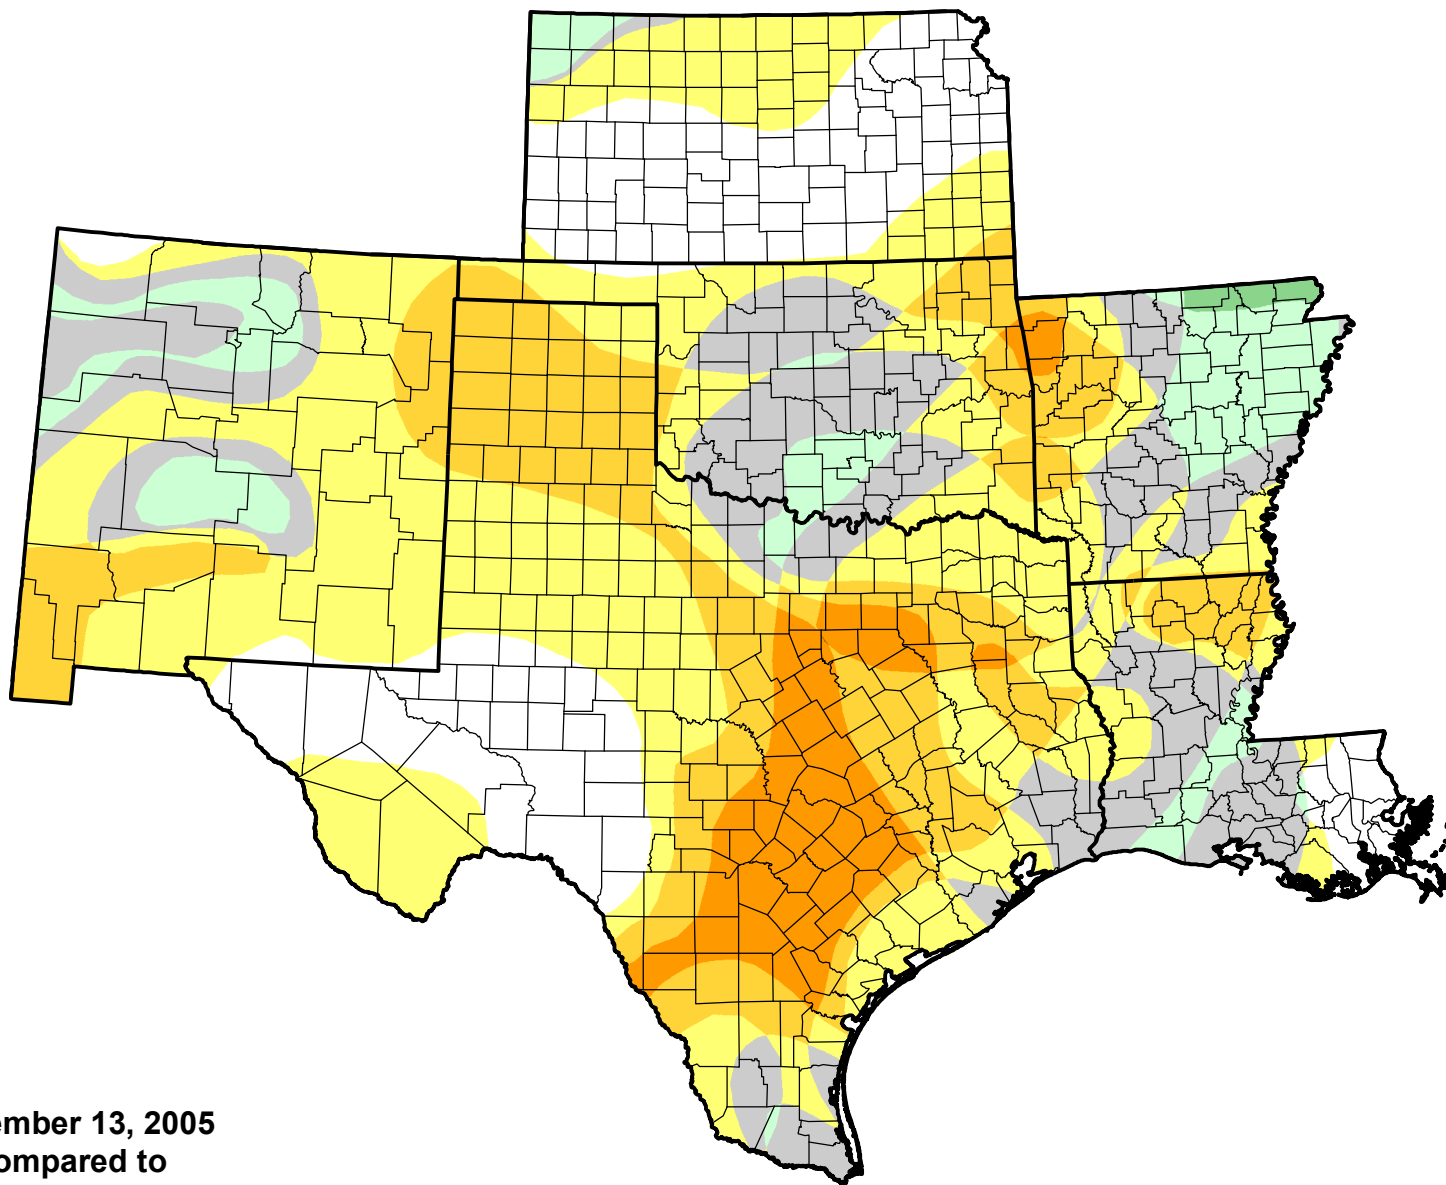

U.S. Drought Monitor Class Change - SCIPP

26 Week

December 13, 2005
compared to
June 16, 2005

droughtmonitor.unl.edu

-  5 Class Degradation
-  4 Class Degradation
-  3 Class Degradation
-  2 Class Degradation
-  1 Class Degradation
-  No Change
-  1 Class Improvement
-  2 Class Improvement
-  3 Class Improvement
-  4 Class Improvement
-  5 Class Improvement