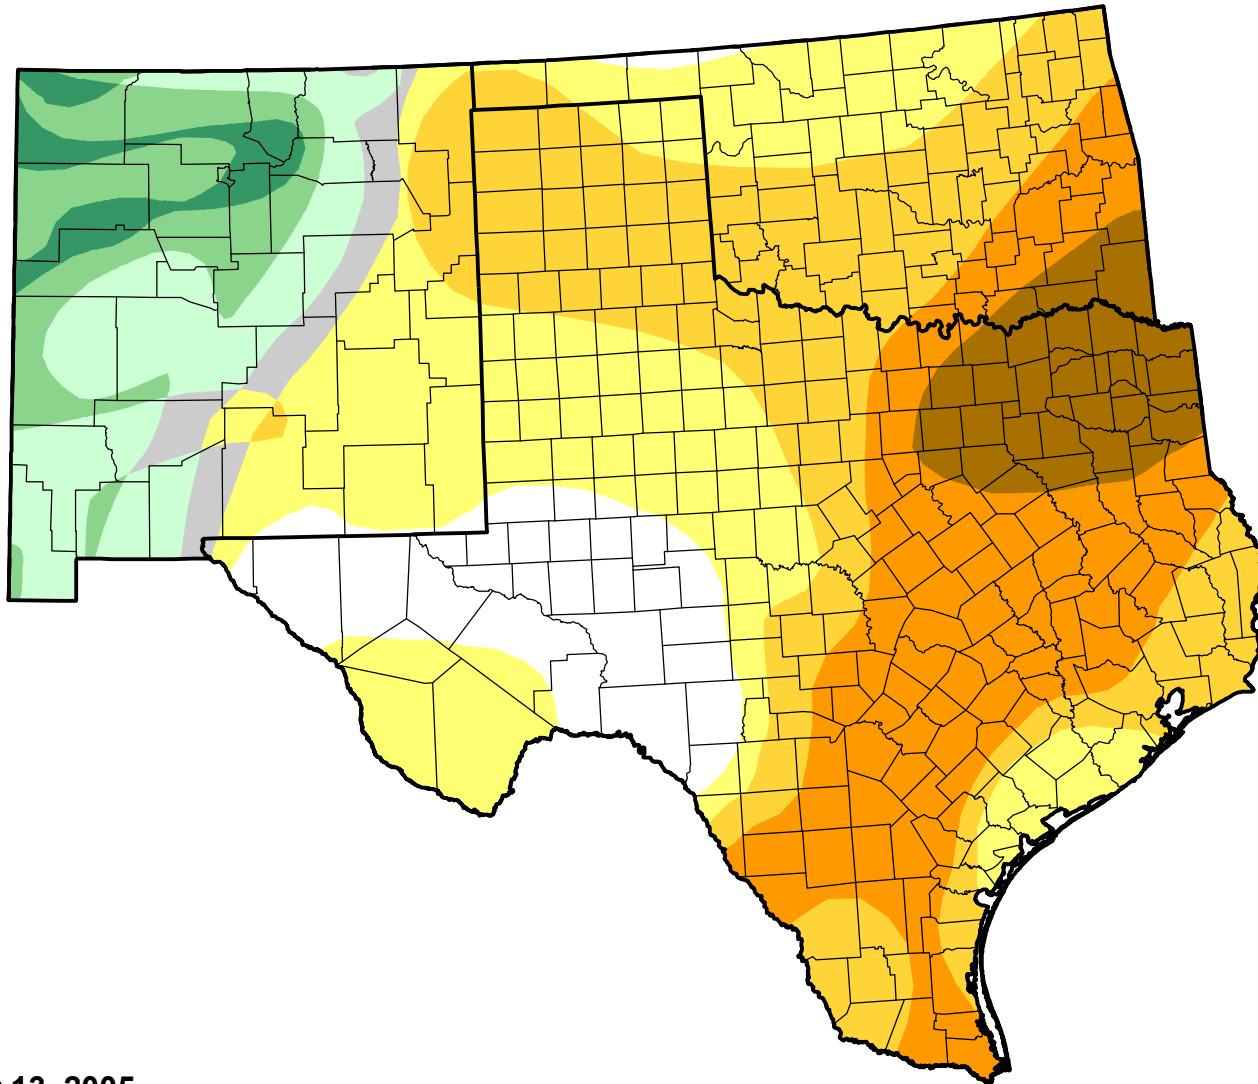

U.S. Drought Monitor Class Change - Southern Plains RDEWS

52 Week

December 13, 2005
compared to
December 16, 2004

droughtmonitor.unl.edu

-  5 Class Degradation
-  4 Class Degradation
-  3 Class Degradation
-  2 Class Degradation
-  1 Class Degradation
-  No Change
-  1 Class Improvement
-  2 Class Improvement
-  3 Class Improvement
-  4 Class Improvement
-  5 Class Improvement