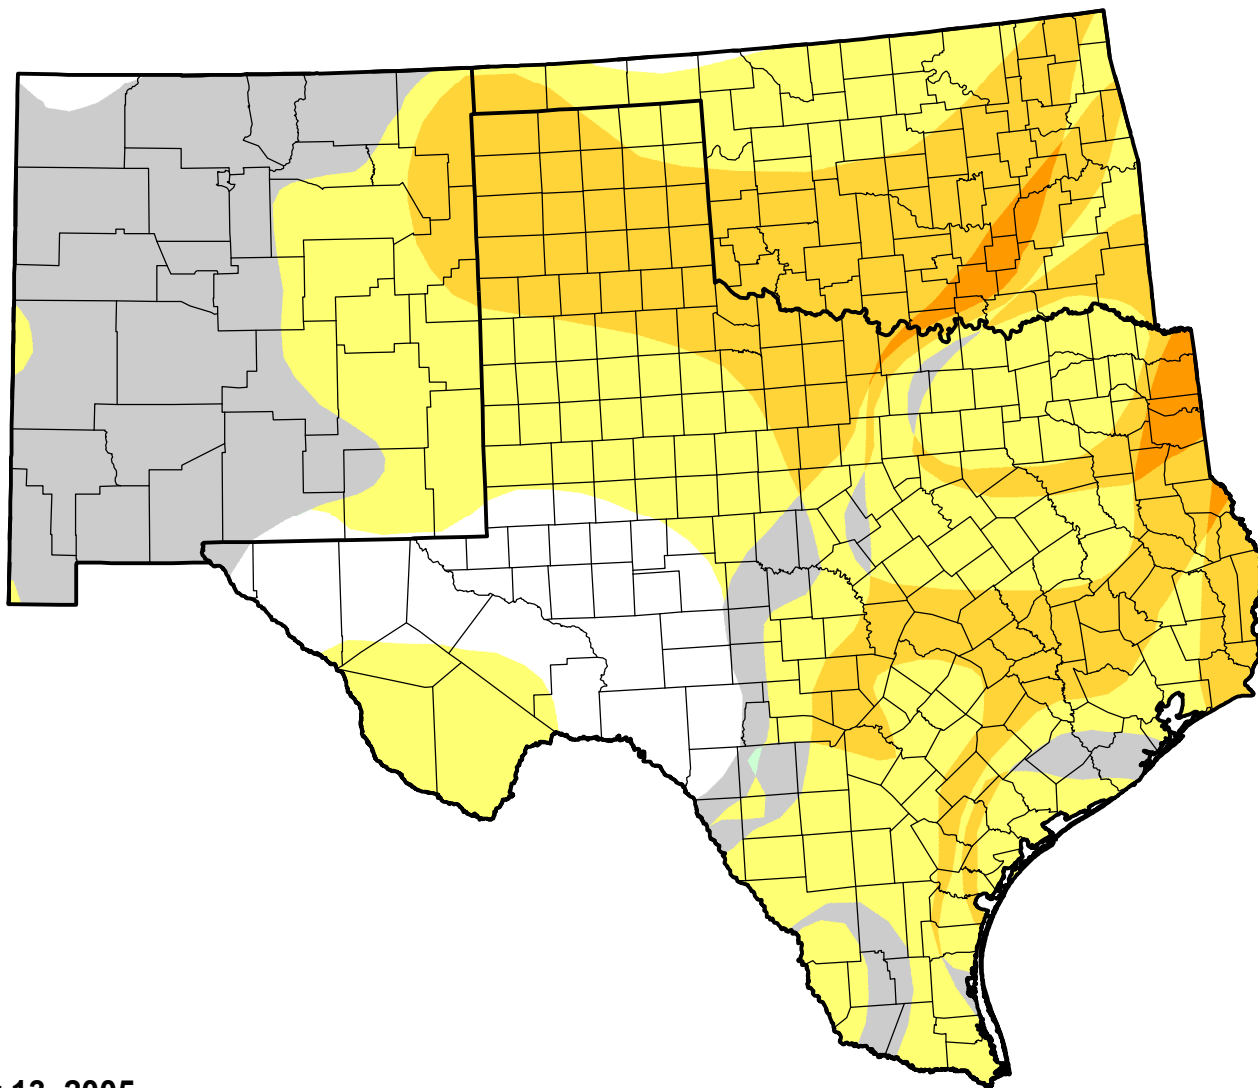

# U.S. Drought Monitor Class Change - Southern Plains RDEWS

8 Week

December 13, 2005  
compared to  
October 20, 2005

[droughtmonitor.unl.edu](http://droughtmonitor.unl.edu)

-  5 Class Degradation
-  4 Class Degradation
-  3 Class Degradation
-  2 Class Degradation
-  1 Class Degradation
-  No Change
-  1 Class Improvement
-  2 Class Improvement
-  3 Class Improvement
-  4 Class Improvement
-  5 Class Improvement