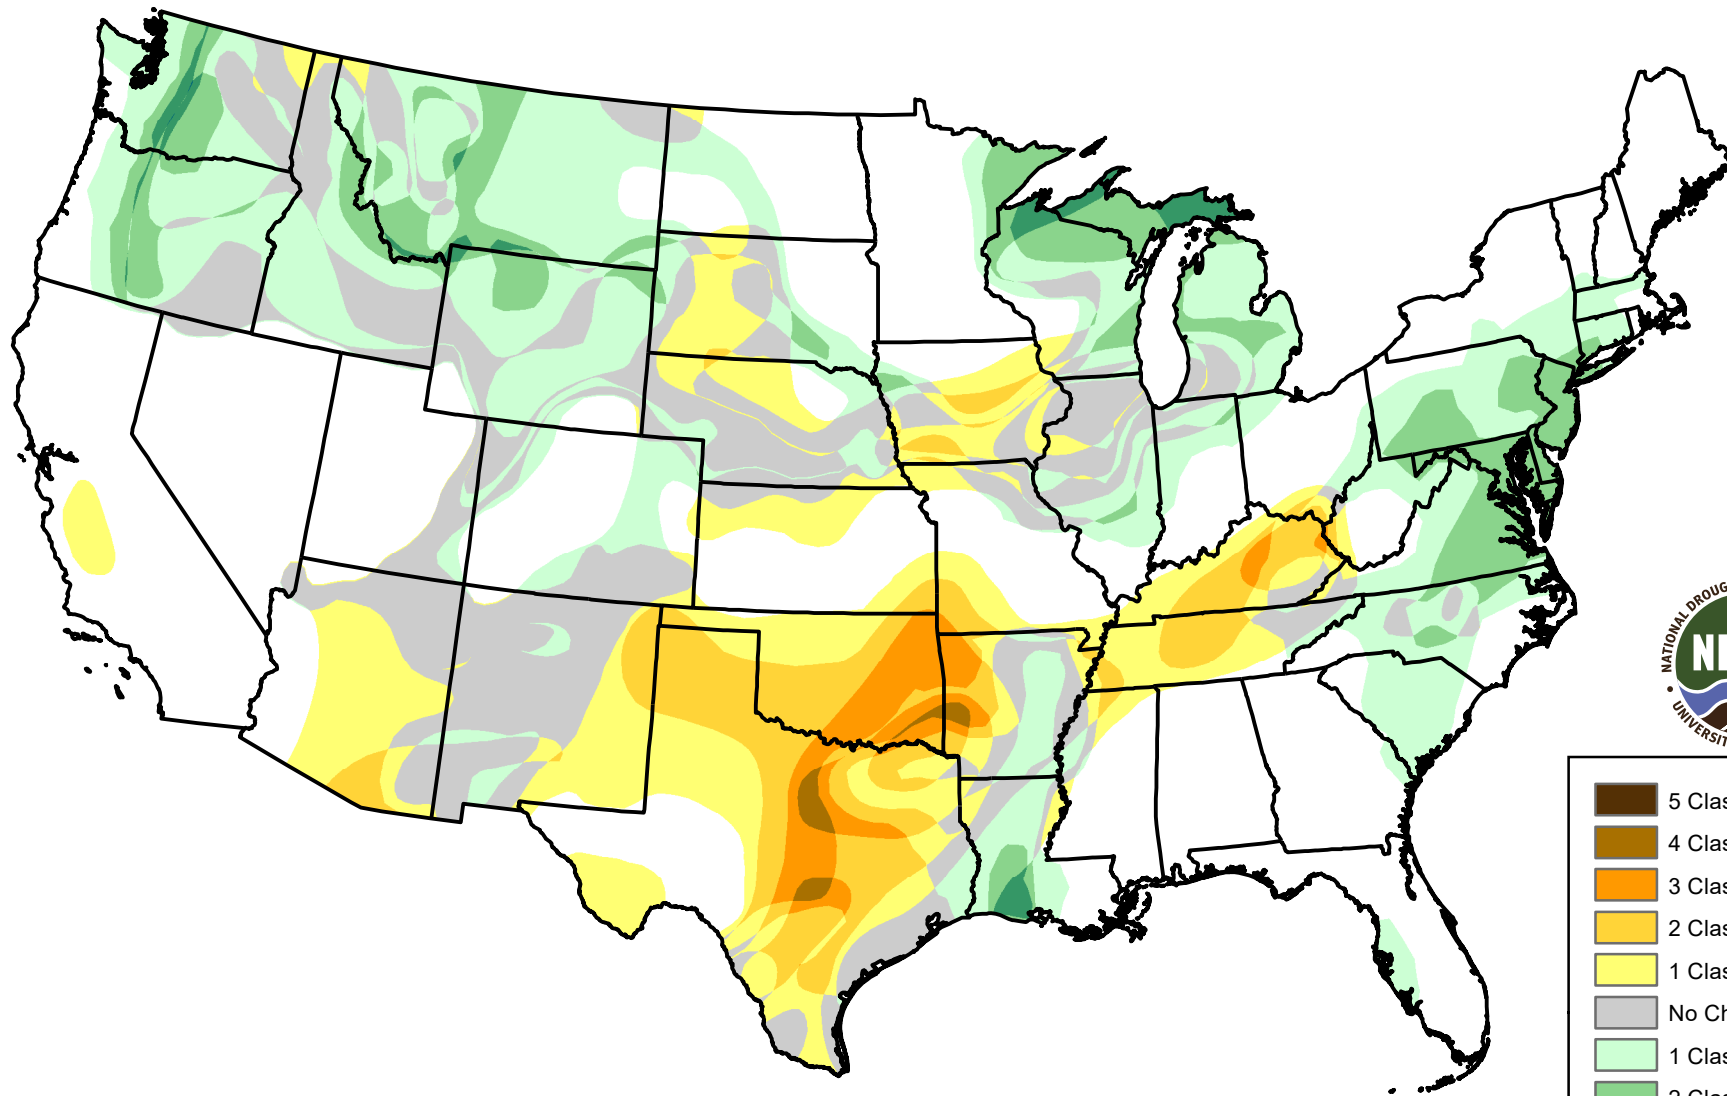

# U.S. Drought Monitor Class Change - Continental U.S. (CONUS) 13 Week

December 20, 2005  
compared to  
September 22, 2005

[droughtmonitor.unl.edu](http://droughtmonitor.unl.edu)

- 5 Class Degradation
- 4 Class Degradation
- 3 Class Degradation
- 2 Class Degradation
- 1 Class Degradation
- No Change
- 1 Class Improvement
- 2 Class Improvement
- 3 Class Improvement
- 4 Class Improvement
- 5 Class Improvement