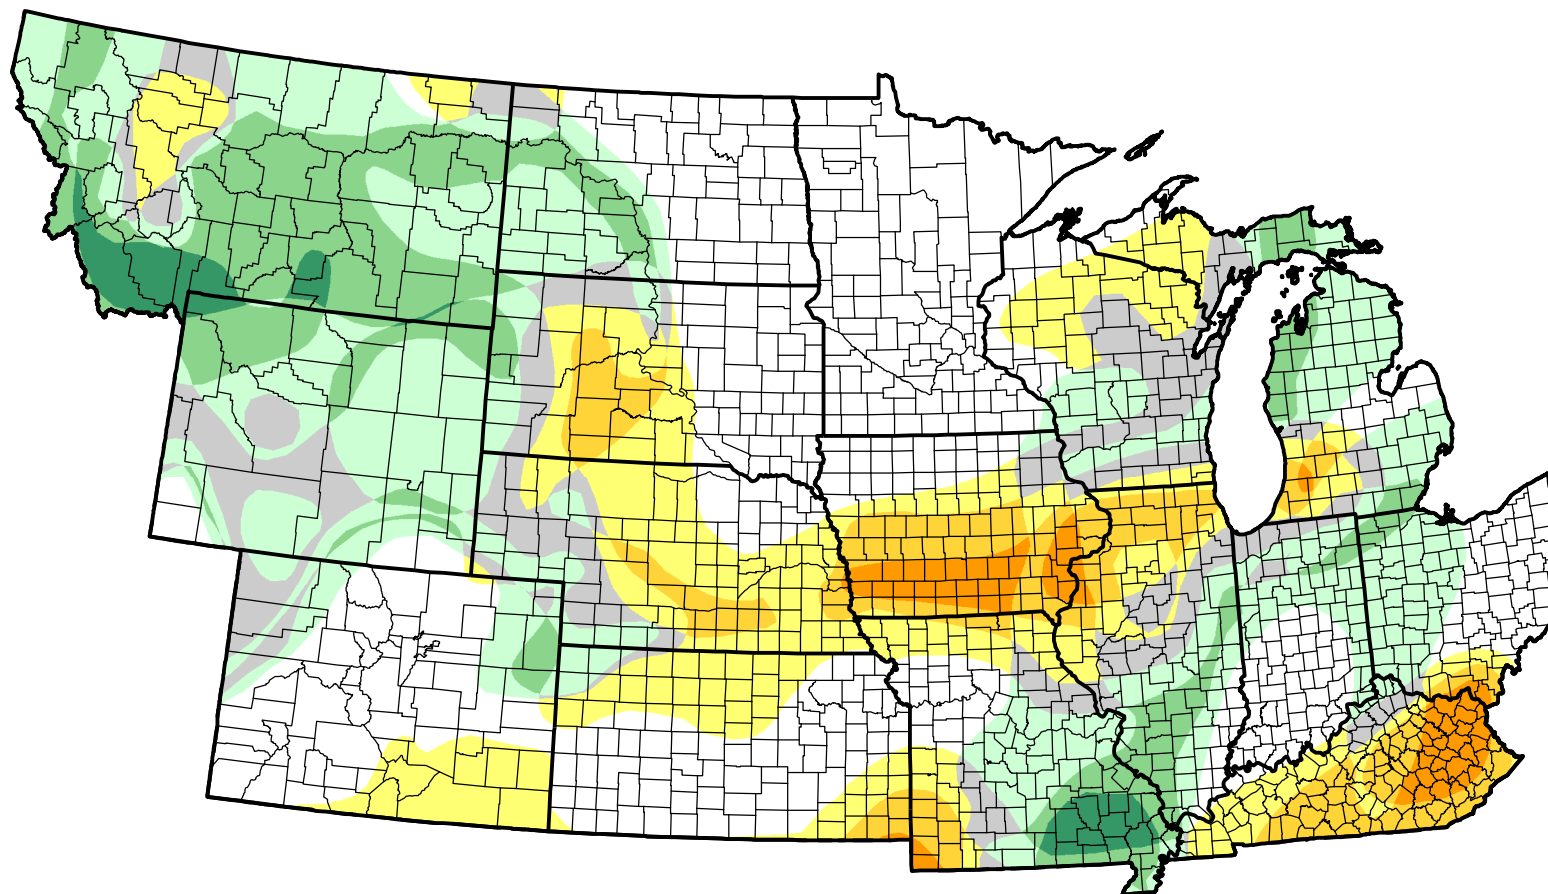

U.S. Drought Monitor Class Change - NWS Central 26 Week

December 20, 2005
compared to
June 23, 2005

droughtmonitor.unl.edu

-  5 Class Degradation
-  4 Class Degradation
-  3 Class Degradation
-  2 Class Degradation
-  1 Class Degradation
-  No Change
-  1 Class Improvement
-  2 Class Improvement
-  3 Class Improvement
-  4 Class Improvement
-  5 Class Improvement