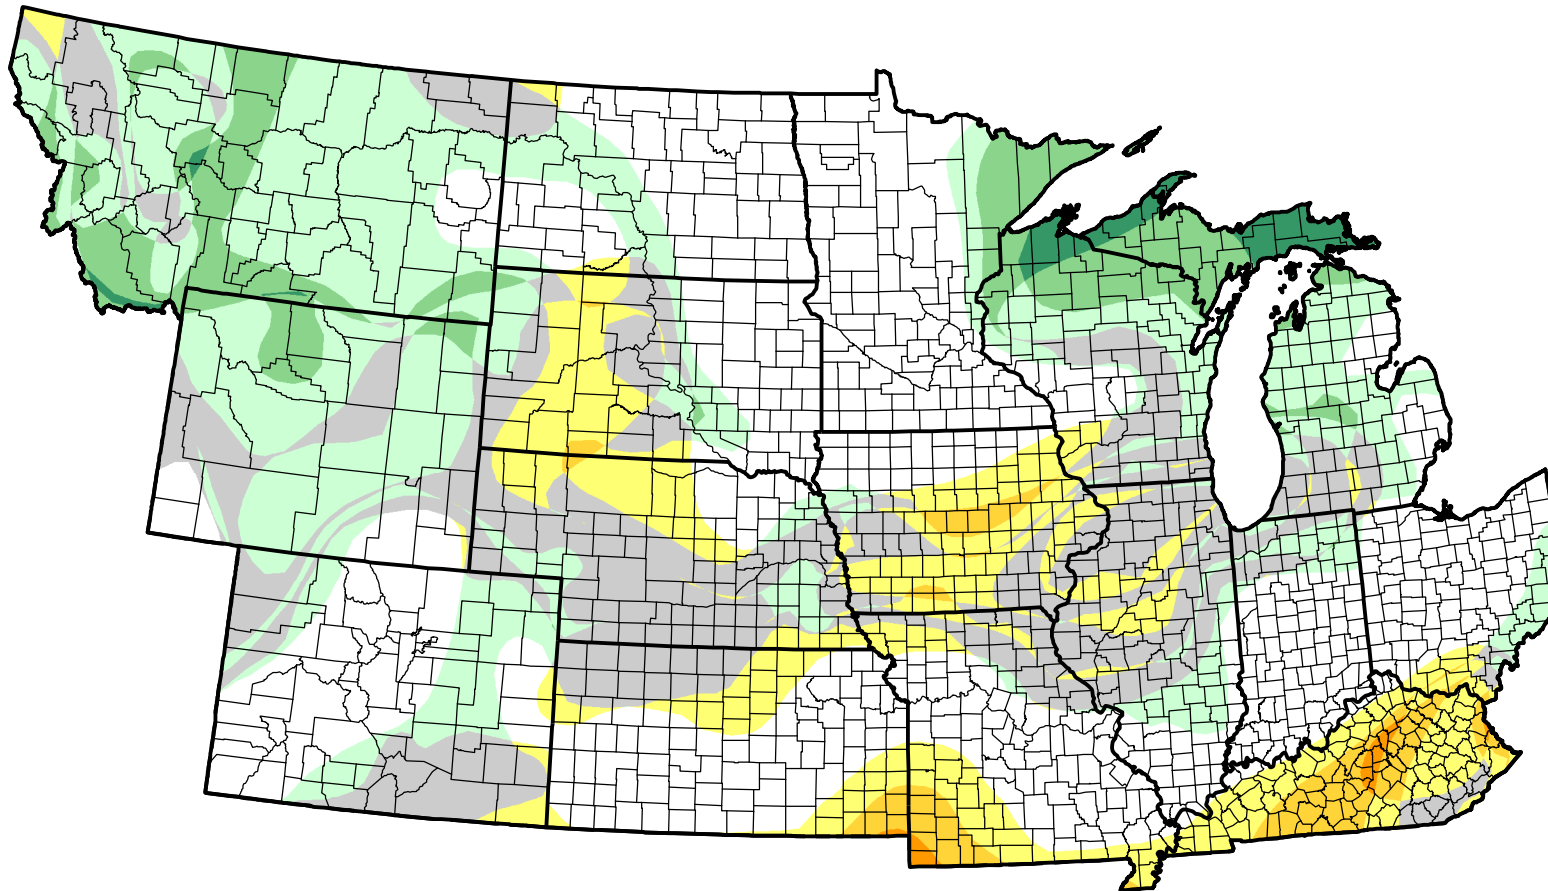

U.S. Drought Monitor Class Change - NWS Central Start of Water Year

December 20, 2005
compared to
September 29, 2005

droughtmonitor.unl.edu

-  5 Class Degradation
-  4 Class Degradation
-  3 Class Degradation
-  2 Class Degradation
-  1 Class Degradation
-  No Change
-  1 Class Improvement
-  2 Class Improvement
-  3 Class Improvement
-  4 Class Improvement
-  5 Class Improvement