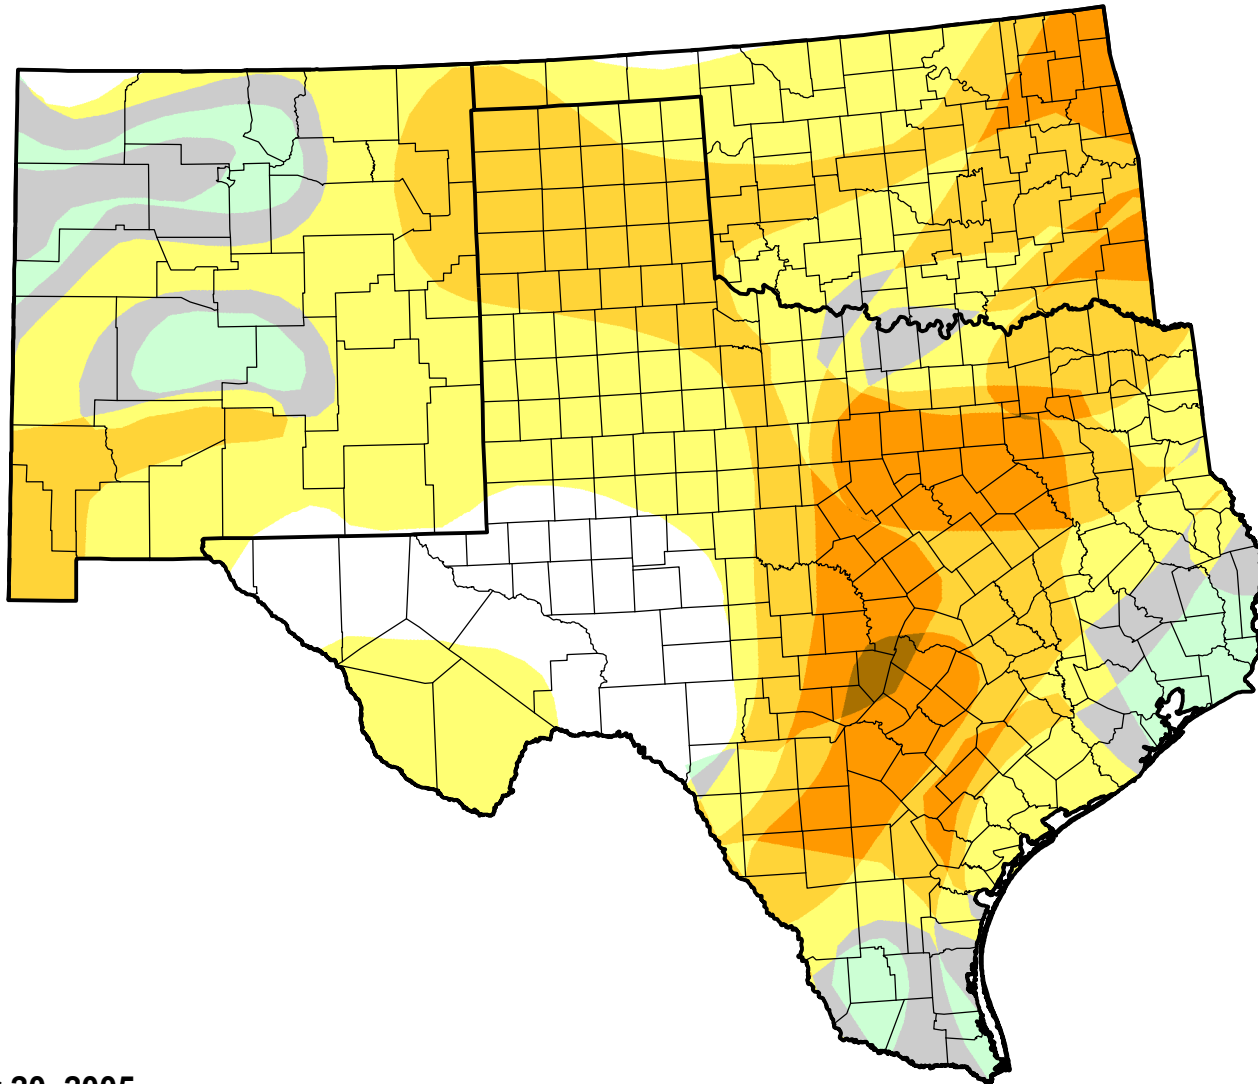

U.S. Drought Monitor Class Change - Southern Plains RDEWS

26 Week

December 20, 2005
compared to
June 23, 2005

droughtmonitor.unl.edu

-  5 Class Degradation
-  4 Class Degradation
-  3 Class Degradation
-  2 Class Degradation
-  1 Class Degradation
-  No Change
-  1 Class Improvement
-  2 Class Improvement
-  3 Class Improvement
-  4 Class Improvement
-  5 Class Improvement