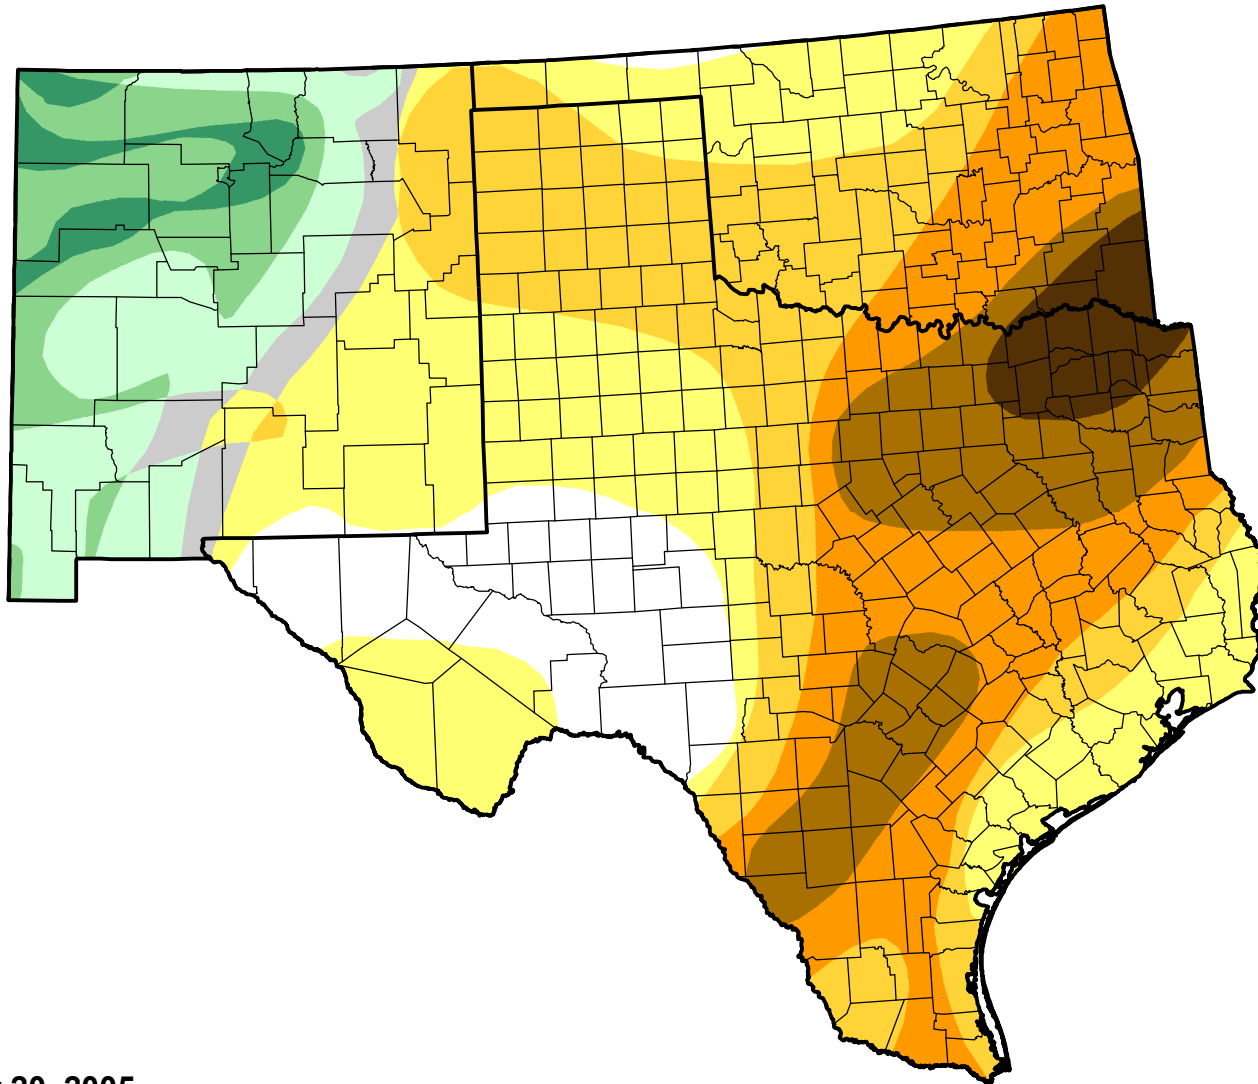

U.S. Drought Monitor Class Change - Southern Plains RDEWS

Start of Calendar Year

December 20, 2005
compared to
January 6, 2005

droughtmonitor.unl.edu

-  5 Class Degradation
-  4 Class Degradation
-  3 Class Degradation
-  2 Class Degradation
-  1 Class Degradation
-  No Change
-  1 Class Improvement
-  2 Class Improvement
-  3 Class Improvement
-  4 Class Improvement
-  5 Class Improvement