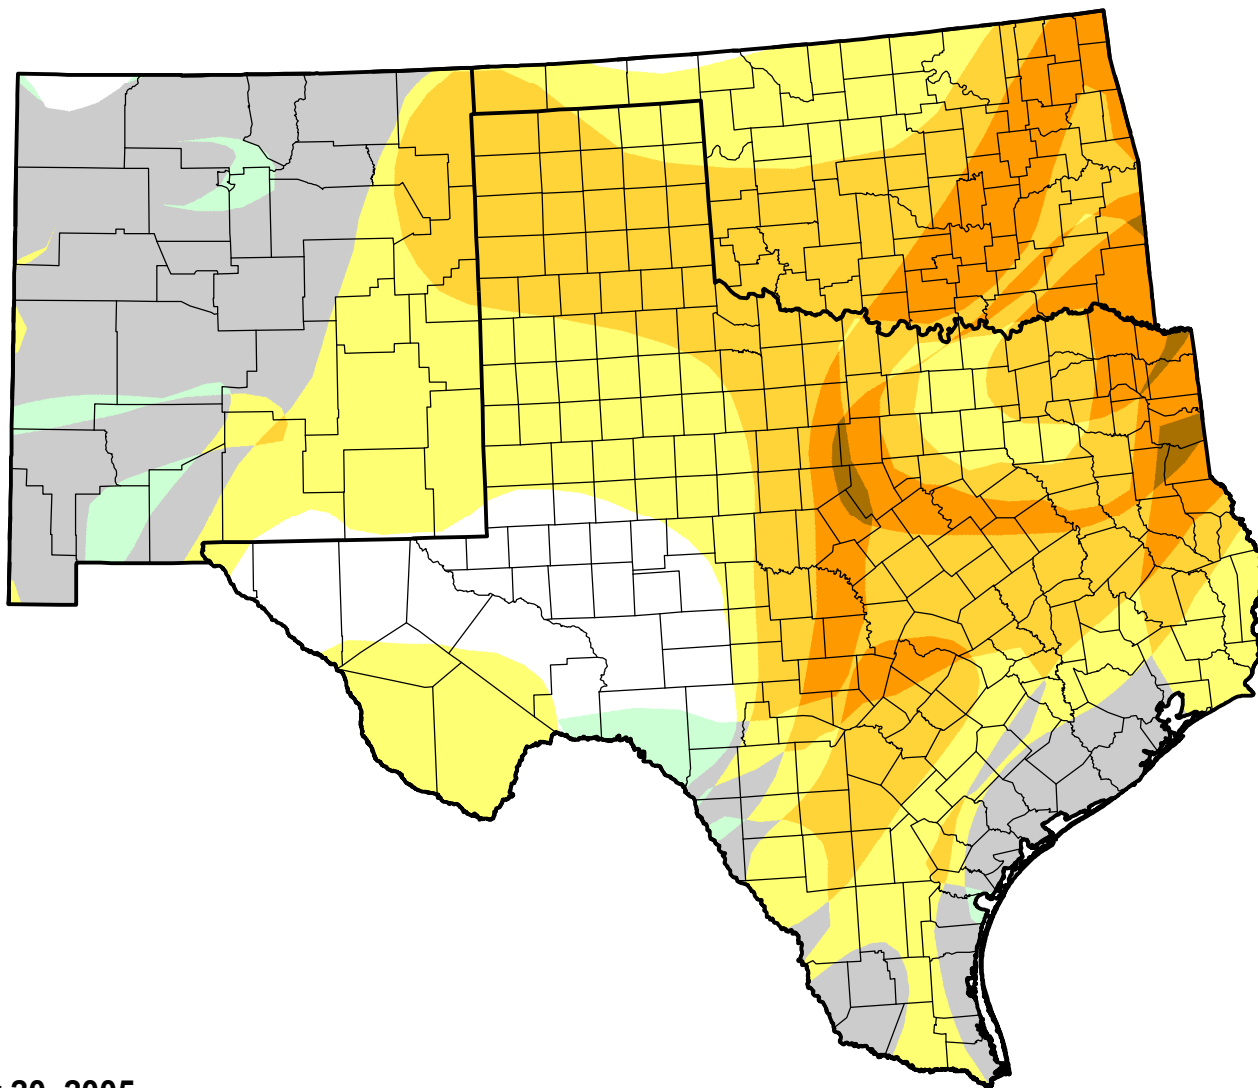

U.S. Drought Monitor Class Change - Southern Plains RDEWS

Start of Water Year

December 20, 2005
compared to
September 29, 2005

droughtmonitor.unl.edu

-  5 Class Degradation
-  4 Class Degradation
-  3 Class Degradation
-  2 Class Degradation
-  1 Class Degradation
-  No Change
-  1 Class Improvement
-  2 Class Improvement
-  3 Class Improvement
-  4 Class Improvement
-  5 Class Improvement