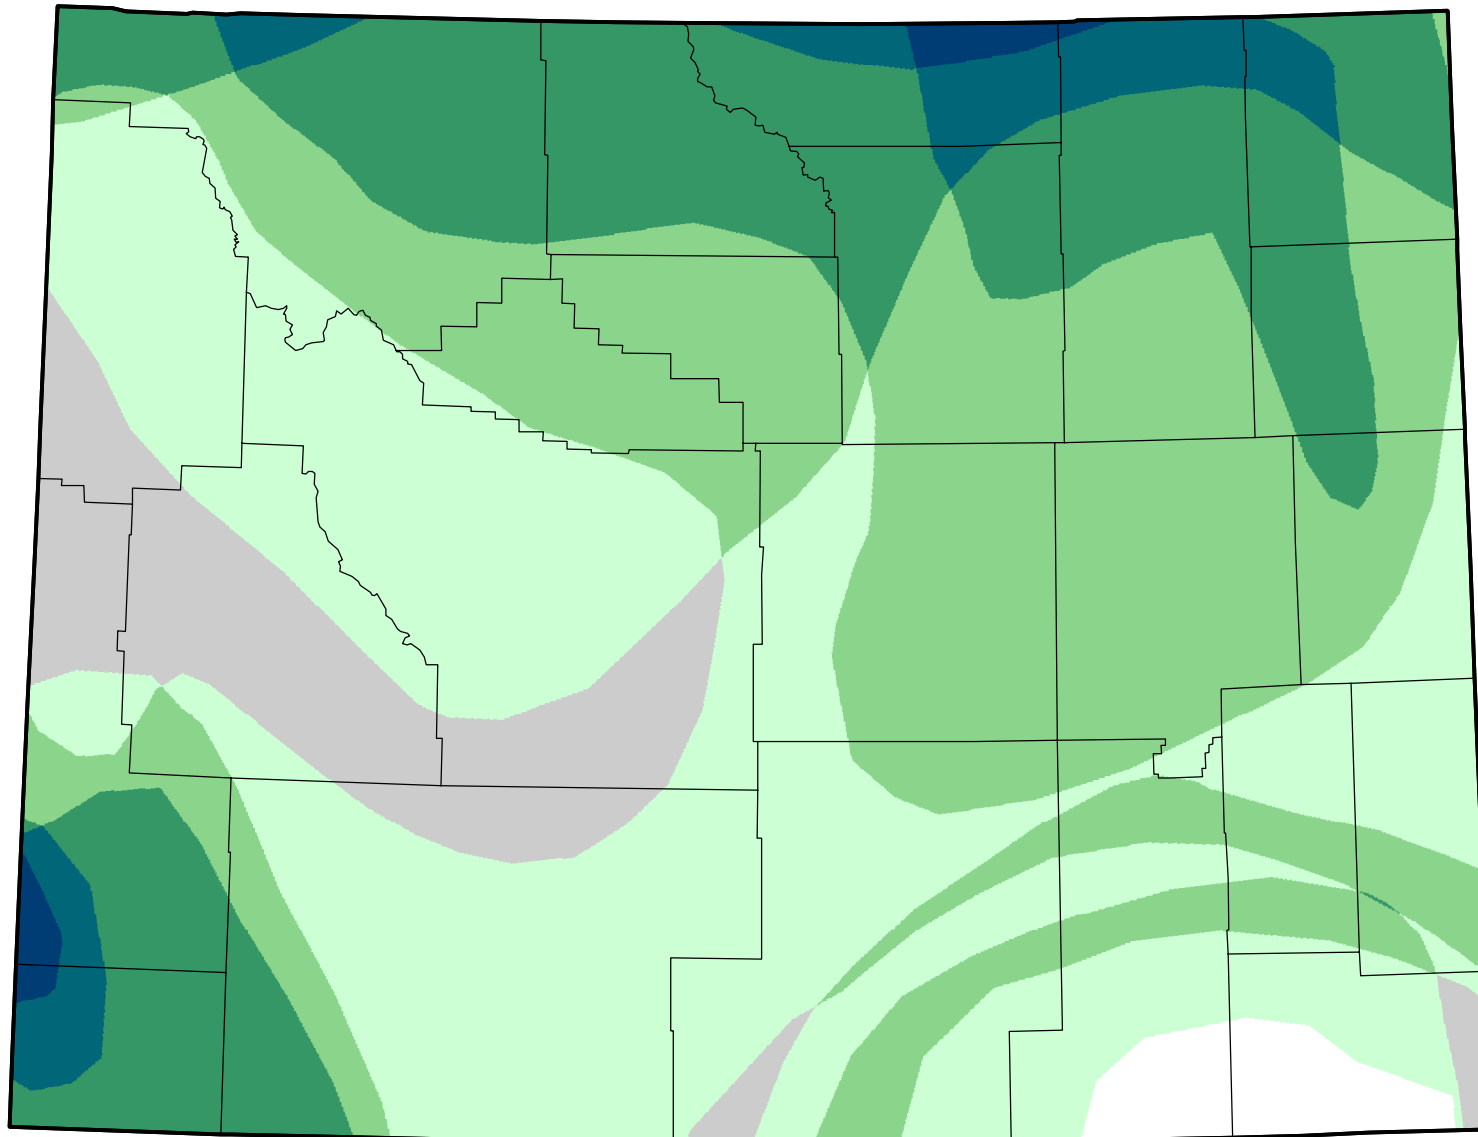

# U.S. Drought Monitor Class Change - Wyoming

Start of Calendar Year

December 20, 2005  
compared to  
January 6, 2005

[droughtmonitor.unl.edu](http://droughtmonitor.unl.edu)

- 5 Class Degradation
- 4 Class Degradation
- 3 Class Degradation
- 2 Class Degradation
- 1 Class Degradation
- No Change
- 1 Class Improvement
- 2 Class Improvement
- 3 Class Improvement
- 4 Class Improvement
- 5 Class Improvement