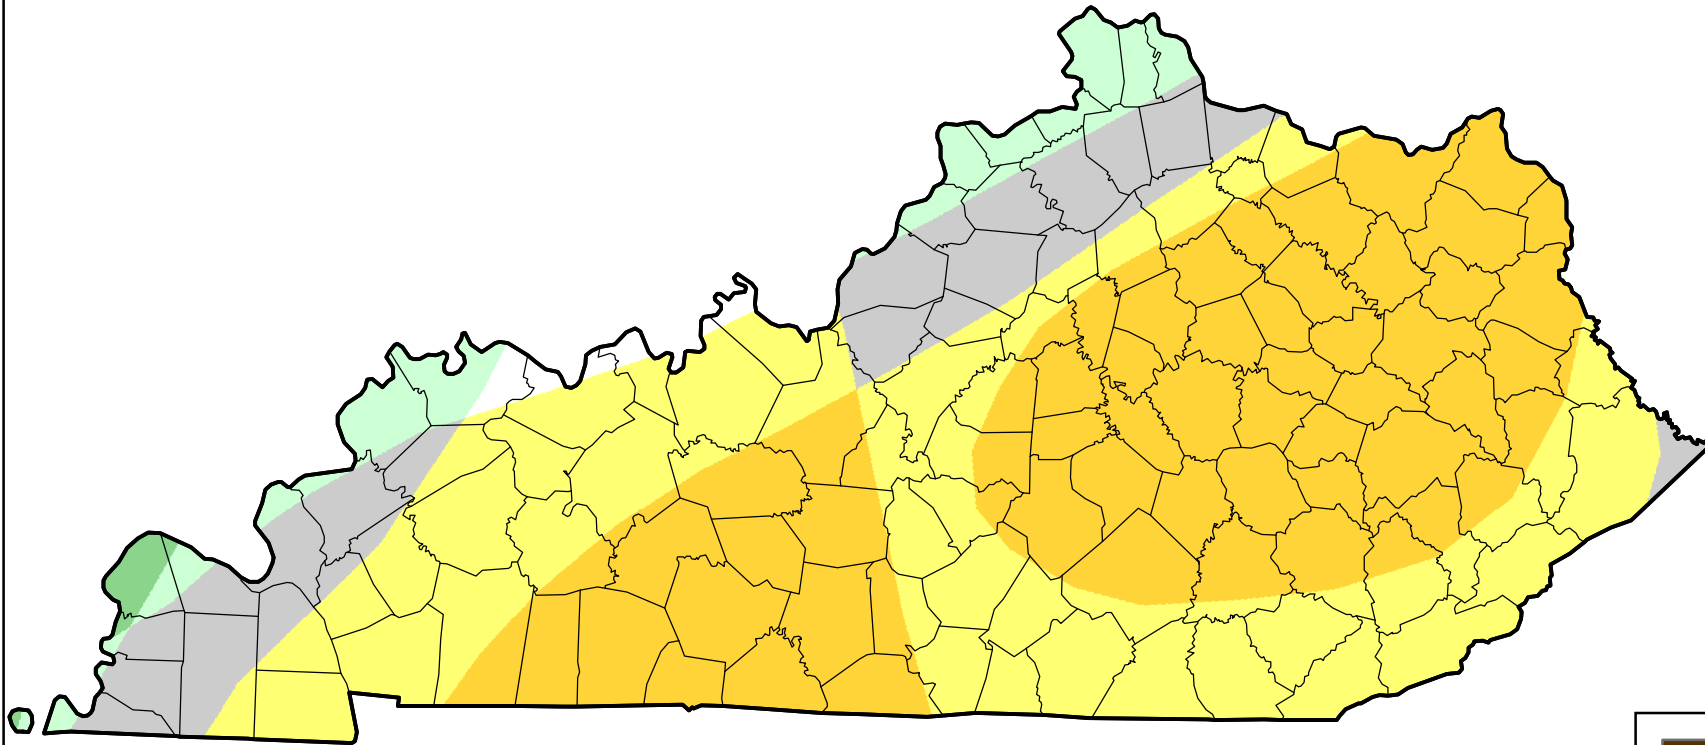

U.S. Drought Monitor Class Change - Kentucky

26 Week

December 27, 2005
compared to
June 30, 2005

droughtmonitor.unl.edu

-  5 Class Degradation
-  4 Class Degradation
-  3 Class Degradation
-  2 Class Degradation
-  1 Class Degradation
-  No Change
-  1 Class Improvement
-  2 Class Improvement
-  3 Class Improvement
-  4 Class Improvement
-  5 Class Improvement