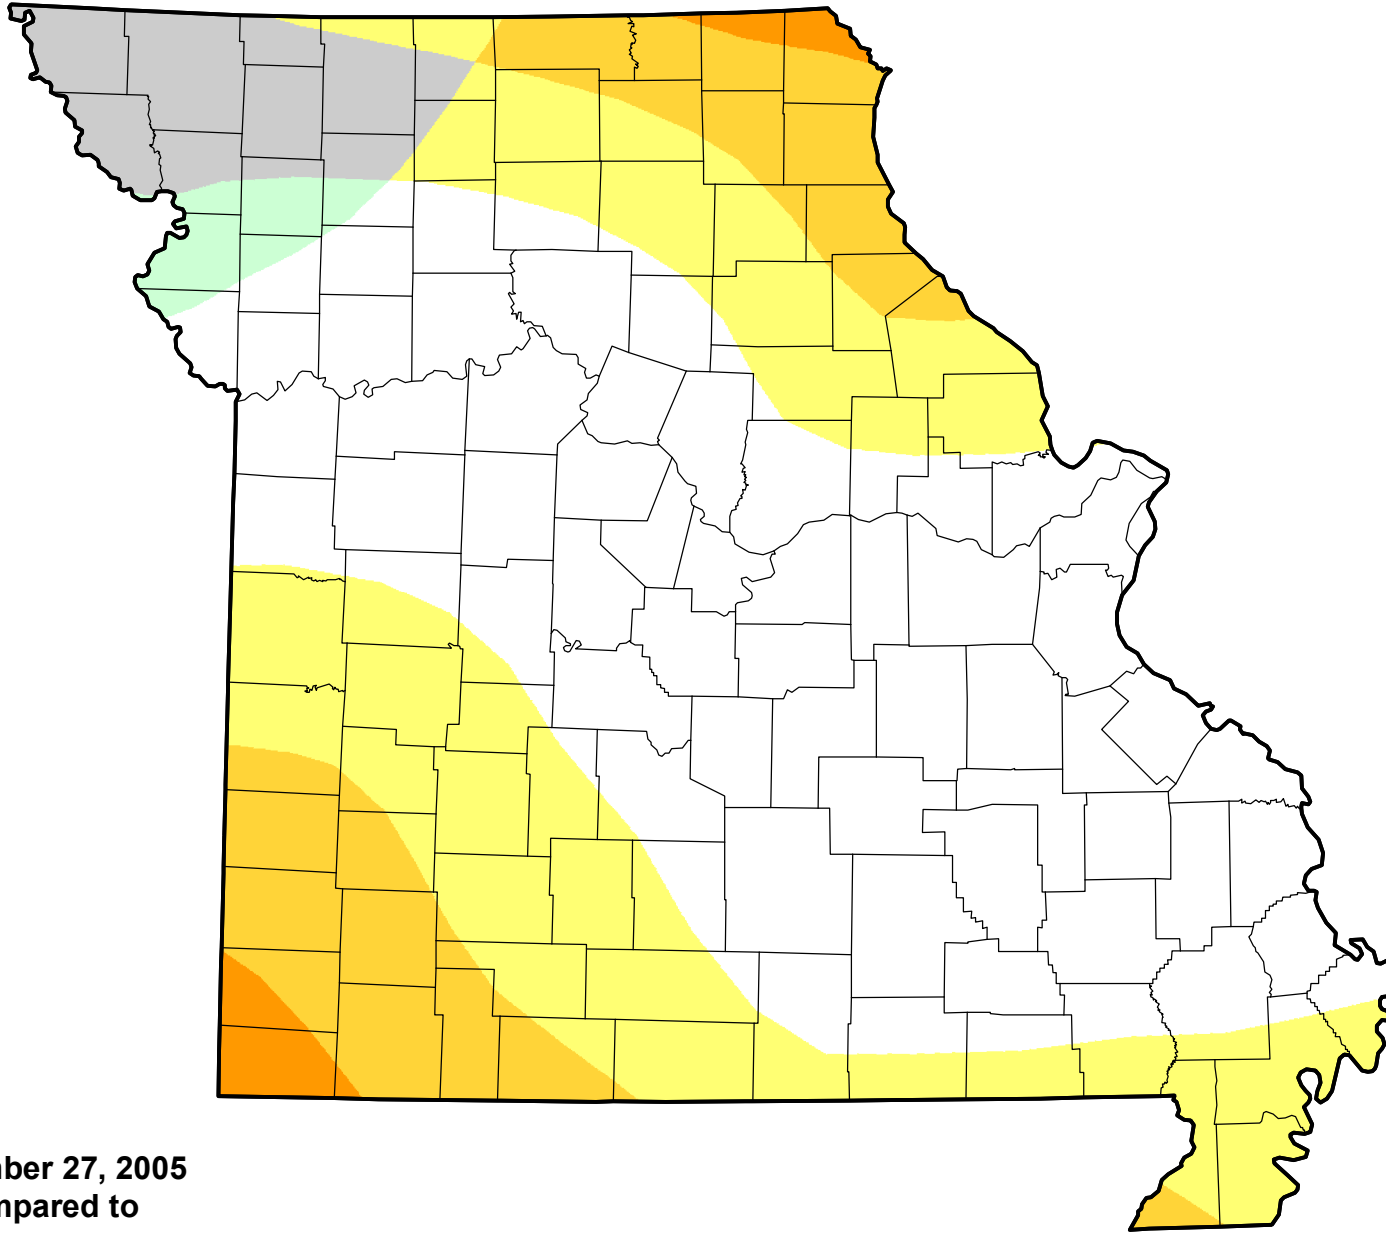

U.S. Drought Monitor Class Change - Missouri

Start of Calendar Year

December 27, 2005
compared to
January 6, 2005

droughtmonitor.unl.edu

-  5 Class Degradation
-  4 Class Degradation
-  3 Class Degradation
-  2 Class Degradation
-  1 Class Degradation
-  No Change
-  1 Class Improvement
-  2 Class Improvement
-  3 Class Improvement
-  4 Class Improvement
-  5 Class Improvement