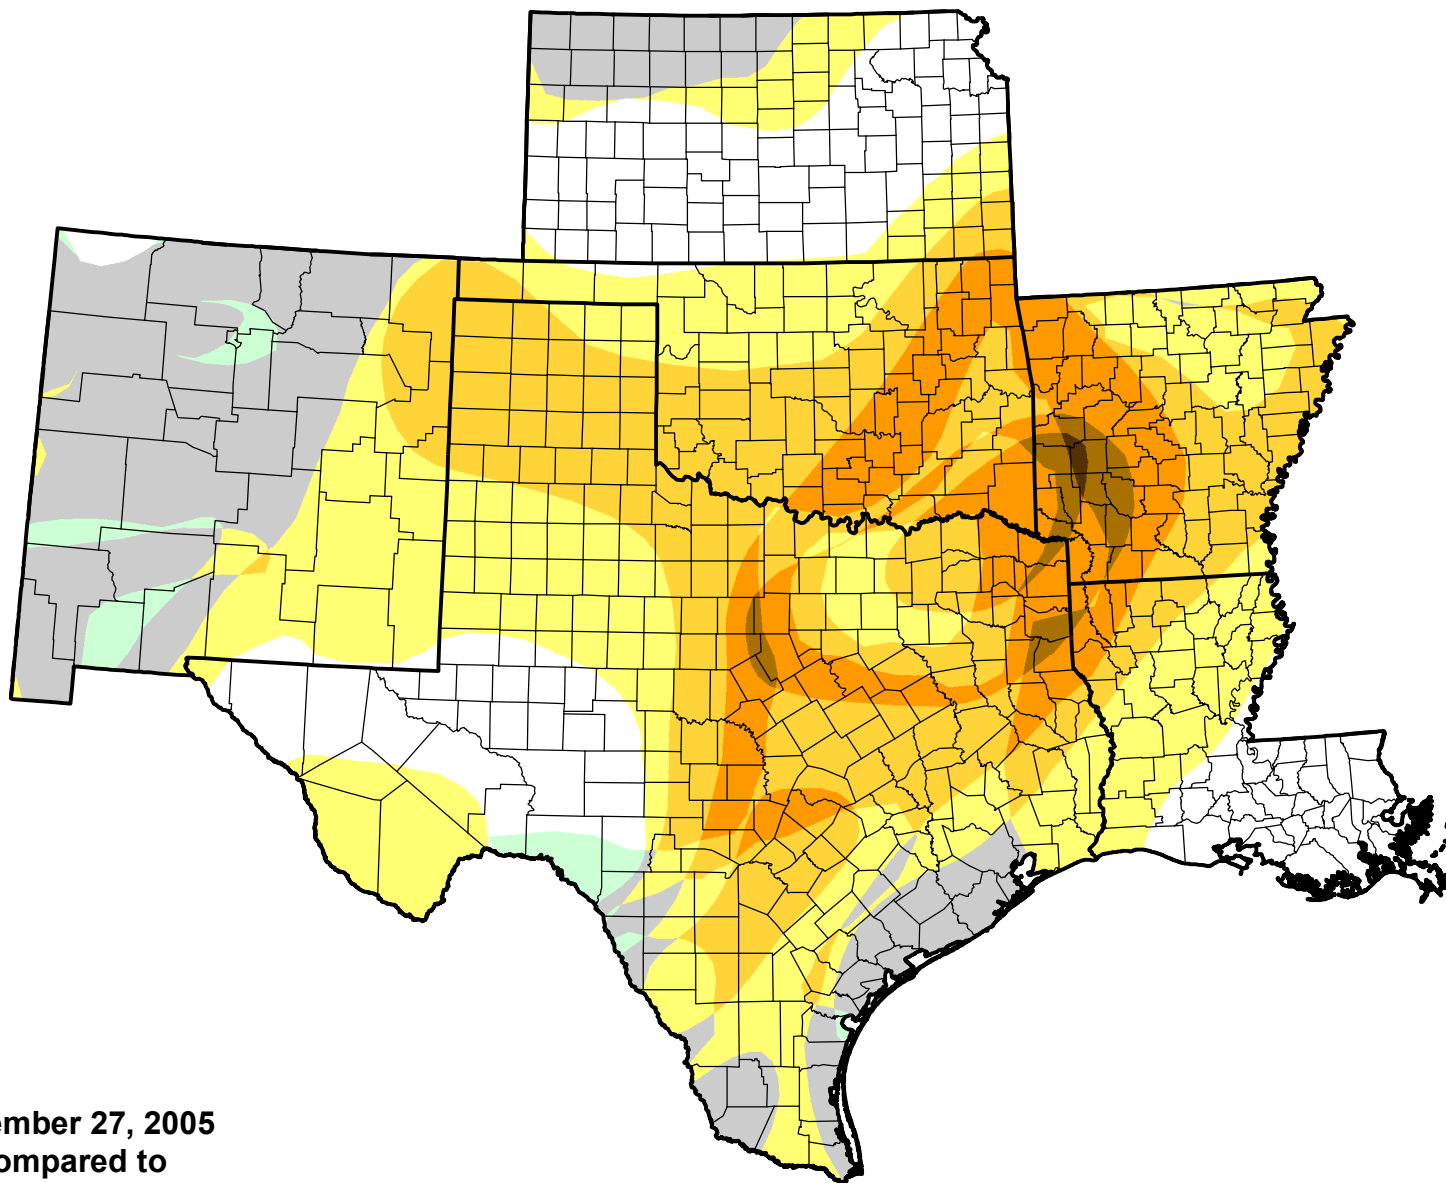

U.S. Drought Monitor Class Change - SCIPP

Start of Water Year

December 27, 2005
compared to
September 29, 2005

droughtmonitor.unl.edu

-  5 Class Degradation
-  4 Class Degradation
-  3 Class Degradation
-  2 Class Degradation
-  1 Class Degradation
-  No Change
-  1 Class Improvement
-  2 Class Improvement
-  3 Class Improvement
-  4 Class Improvement
-  5 Class Improvement