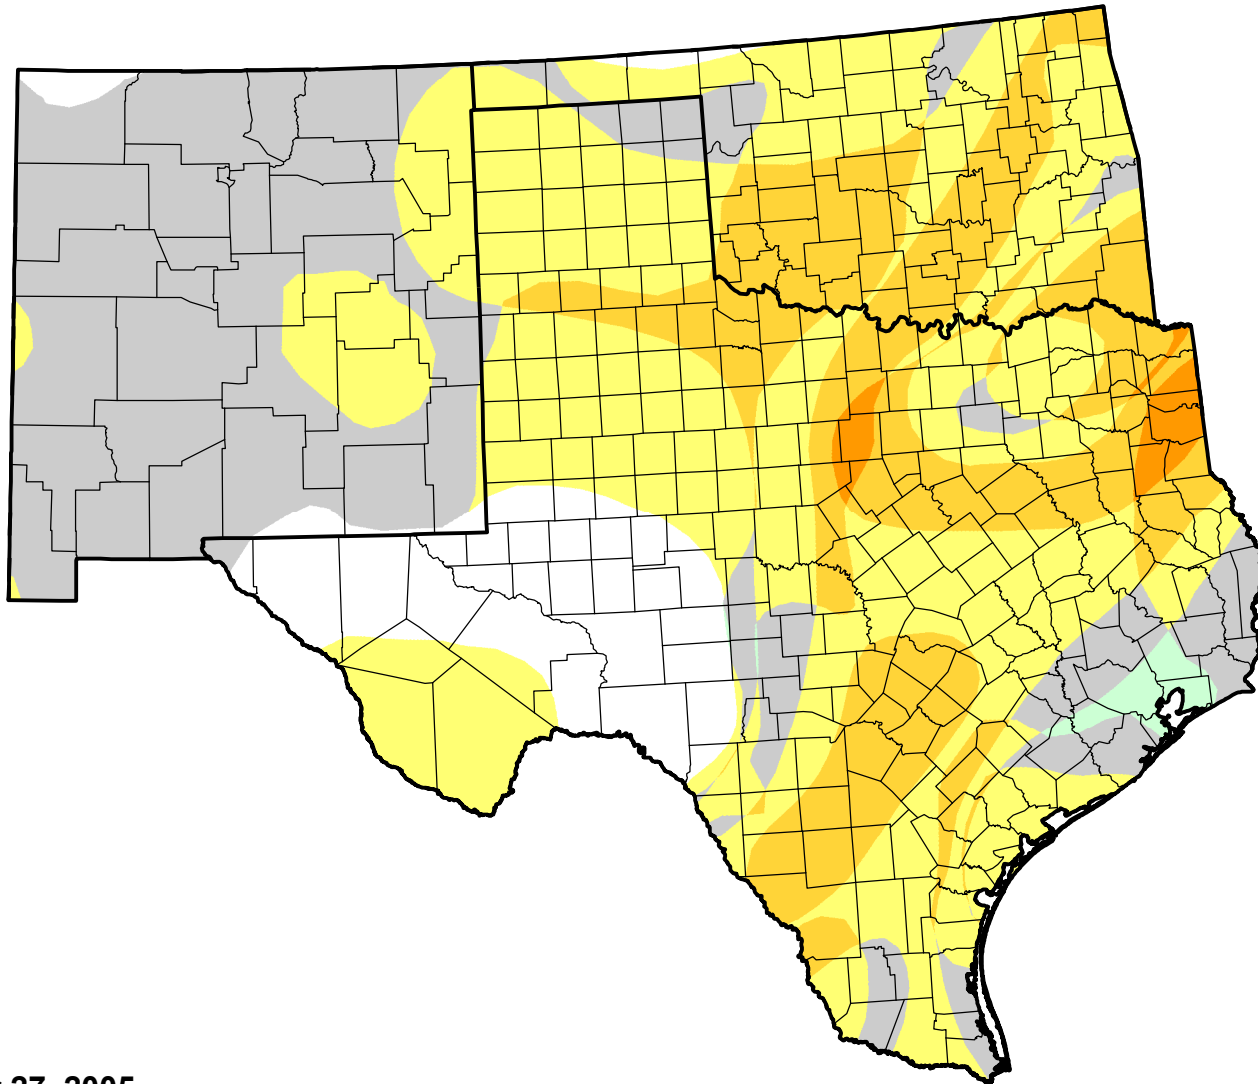

U.S. Drought Monitor Class Change - Southern Plains RDEWS

8 Week

December 27, 2005
compared to
November 3, 2005

droughtmonitor.unl.edu

-  5 Class Degradation
-  4 Class Degradation
-  3 Class Degradation
-  2 Class Degradation
-  1 Class Degradation
-  No Change
-  1 Class Improvement
-  2 Class Improvement
-  3 Class Improvement
-  4 Class Improvement
-  5 Class Improvement