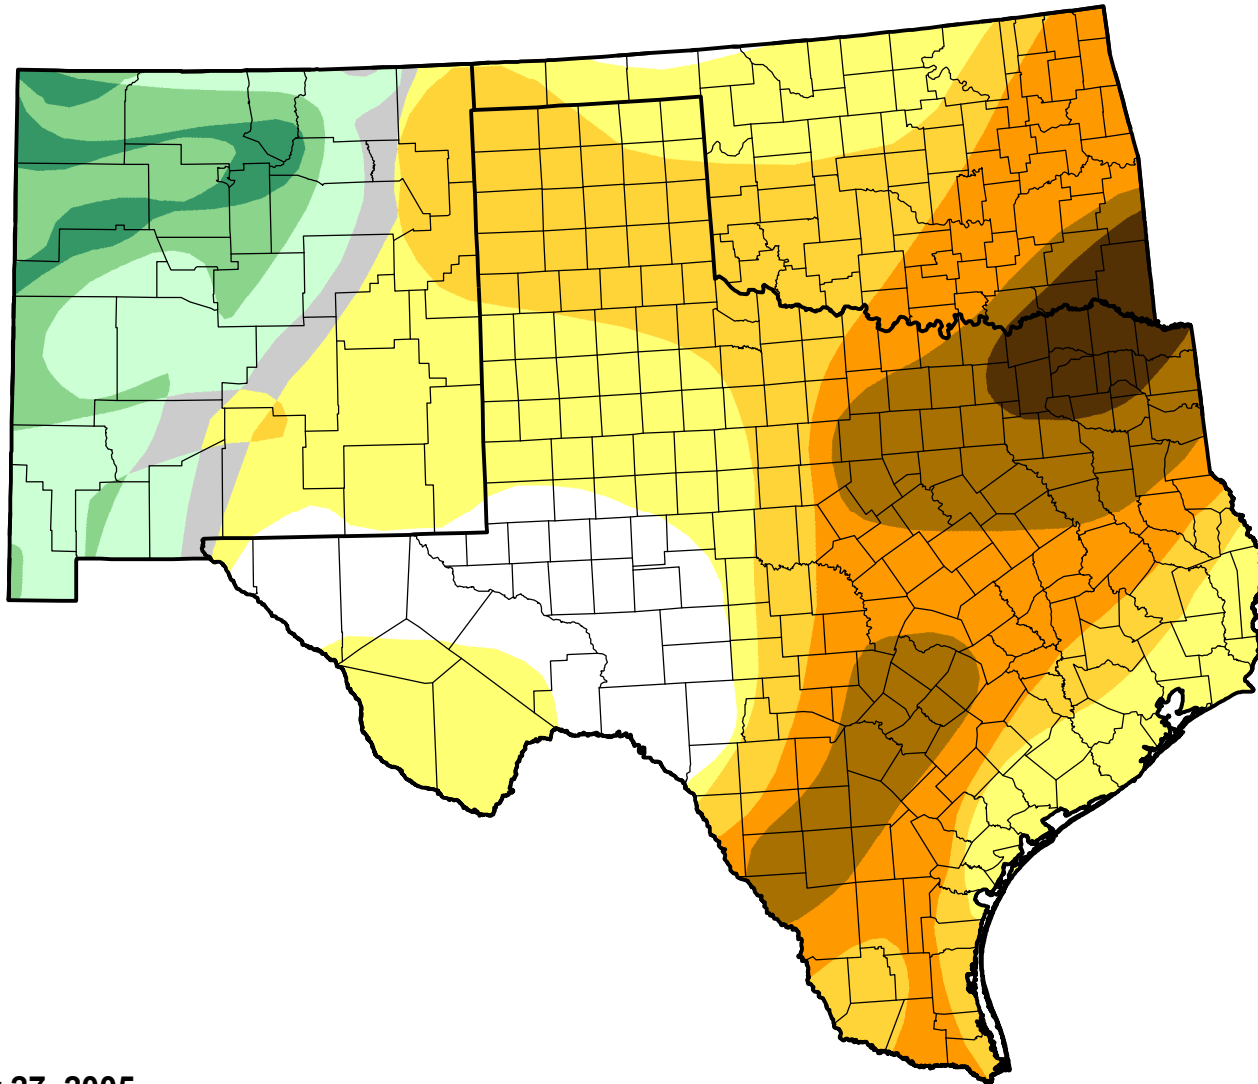

U.S. Drought Monitor Class Change - Southern Plains RDEWS

Start of Calendar Year

December 27, 2005
compared to
January 6, 2005

droughtmonitor.unl.edu

-  5 Class Degradation
-  4 Class Degradation
-  3 Class Degradation
-  2 Class Degradation
-  1 Class Degradation
-  No Change
-  1 Class Improvement
-  2 Class Improvement
-  3 Class Improvement
-  4 Class Improvement
-  5 Class Improvement