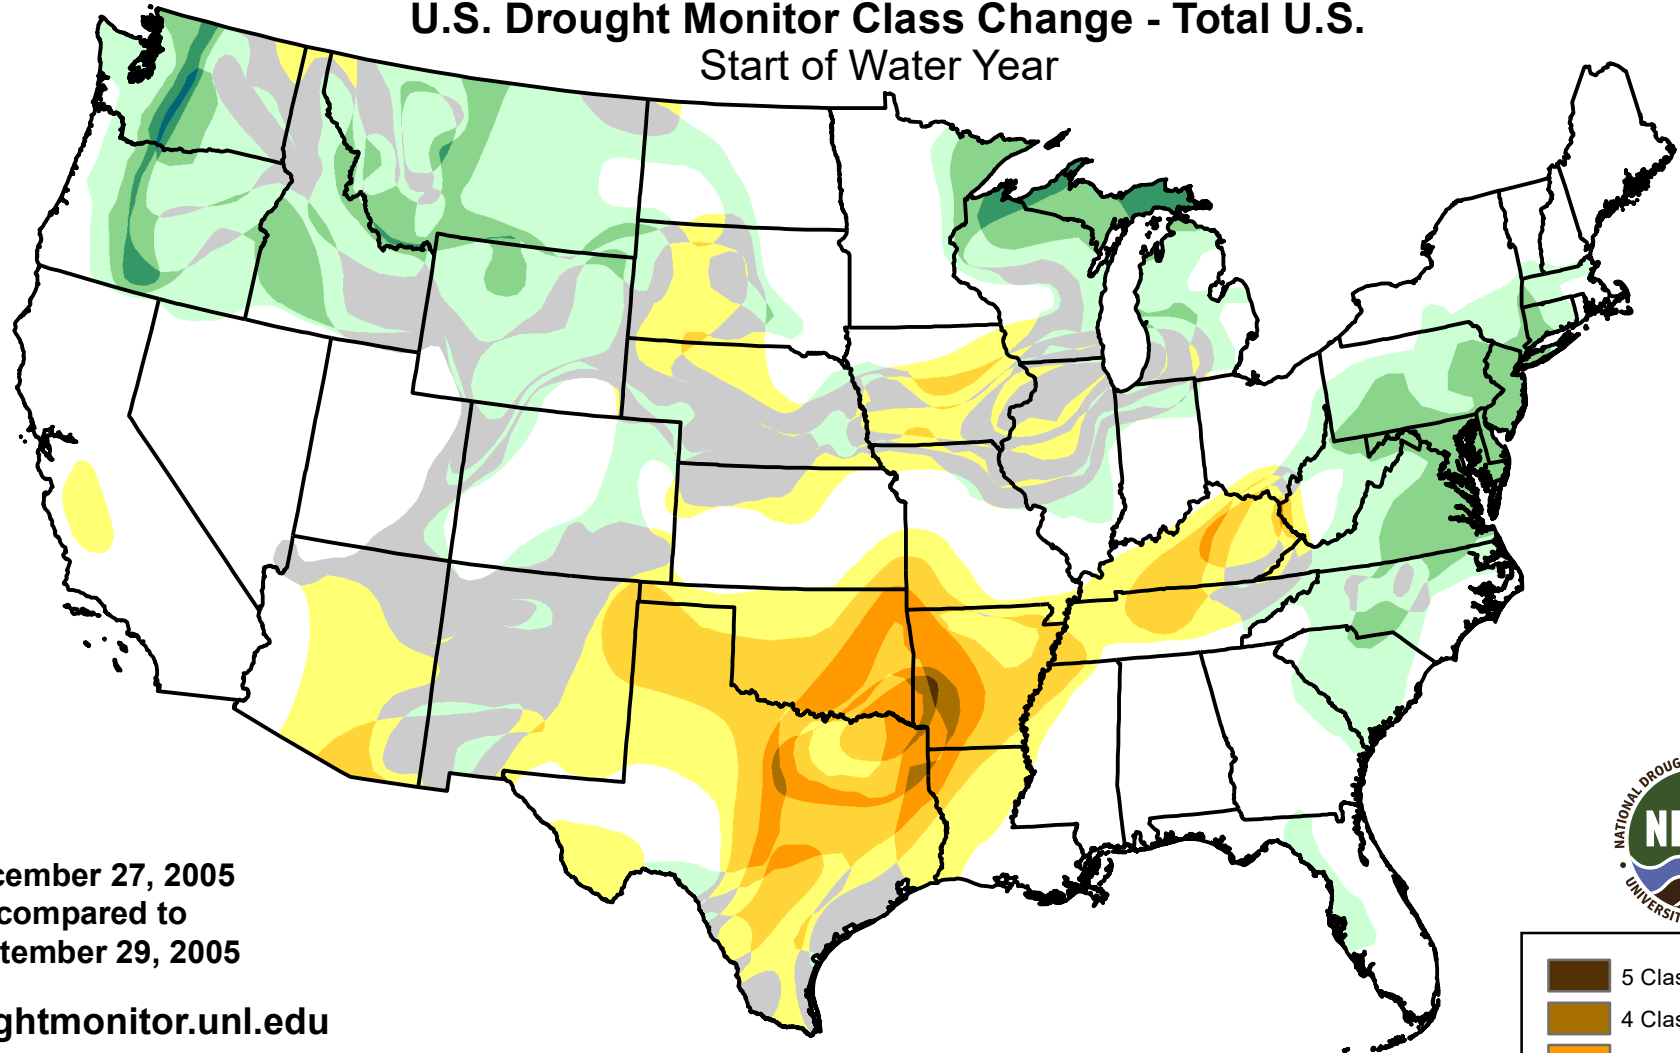

U.S. Drought Monitor Class Change - Total U.S. Start of Water Year

December 27, 2005
compared to
September 29, 2005

droughtmonitor.unl.edu

- 5 Class Degradation
- 4 Class Degradation
- 3 Class Degradation
- 2 Class Degradation
- No Change
- 1 Class Improvement
- 2 Class Improvement
- 3 Class Improvement
- 4 Class Improvement
- 5 Class Improvement