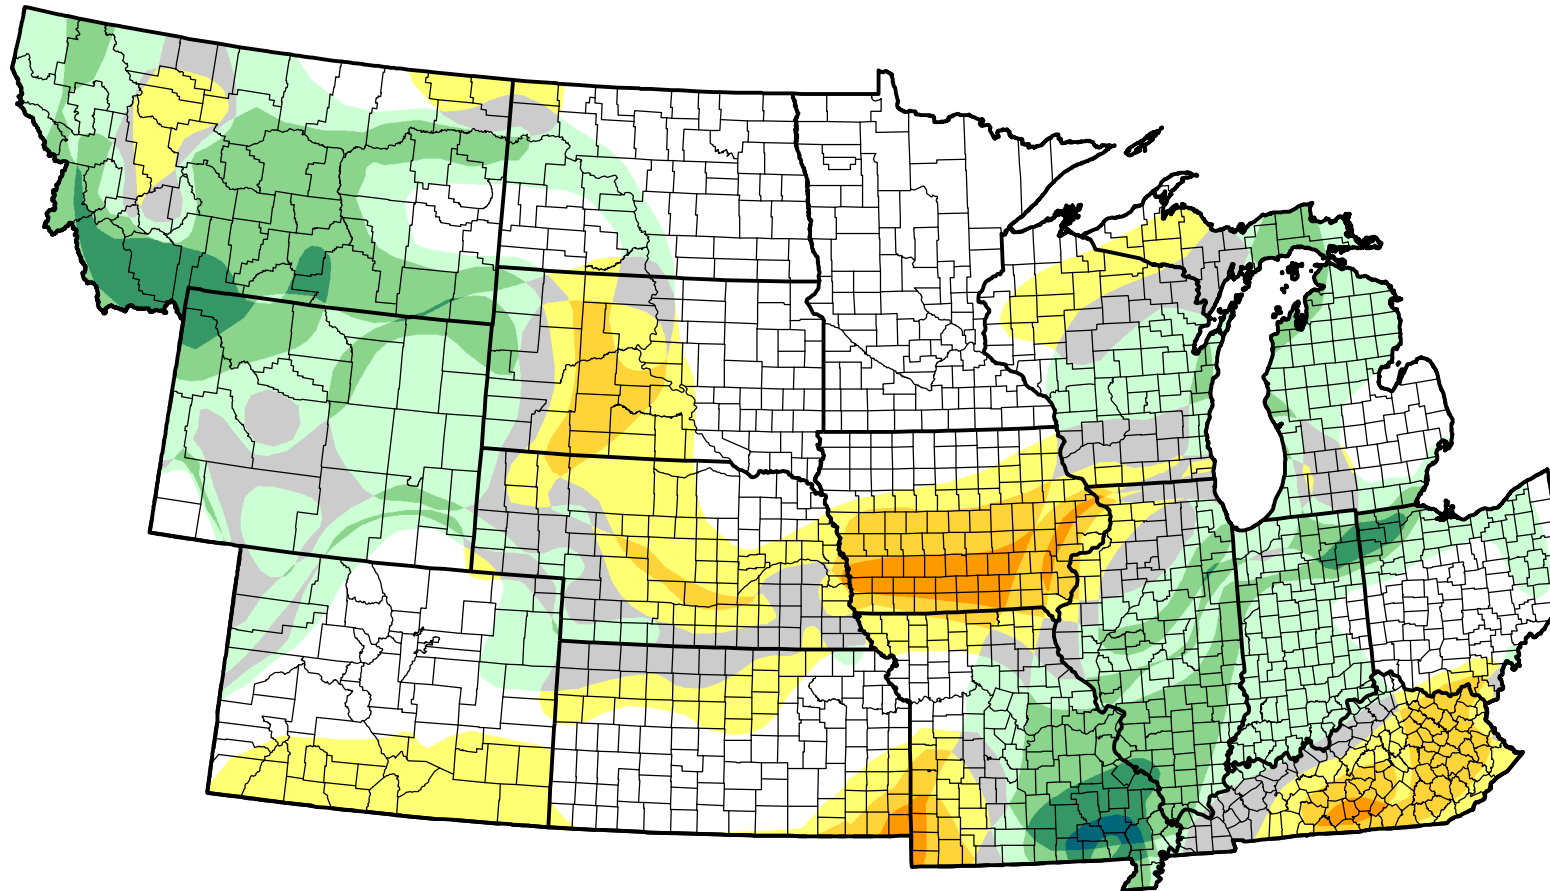

U.S. Drought Monitor Class Change - NWS Central 26 Week

January 3, 2006
compared to
July 7, 2005

droughtmonitor.unl.edu

-  5 Class Degradation
-  4 Class Degradation
-  3 Class Degradation
-  2 Class Degradation
-  1 Class Degradation
-  No Change
-  1 Class Improvement
-  2 Class Improvement
-  3 Class Improvement
-  4 Class Improvement
-  5 Class Improvement