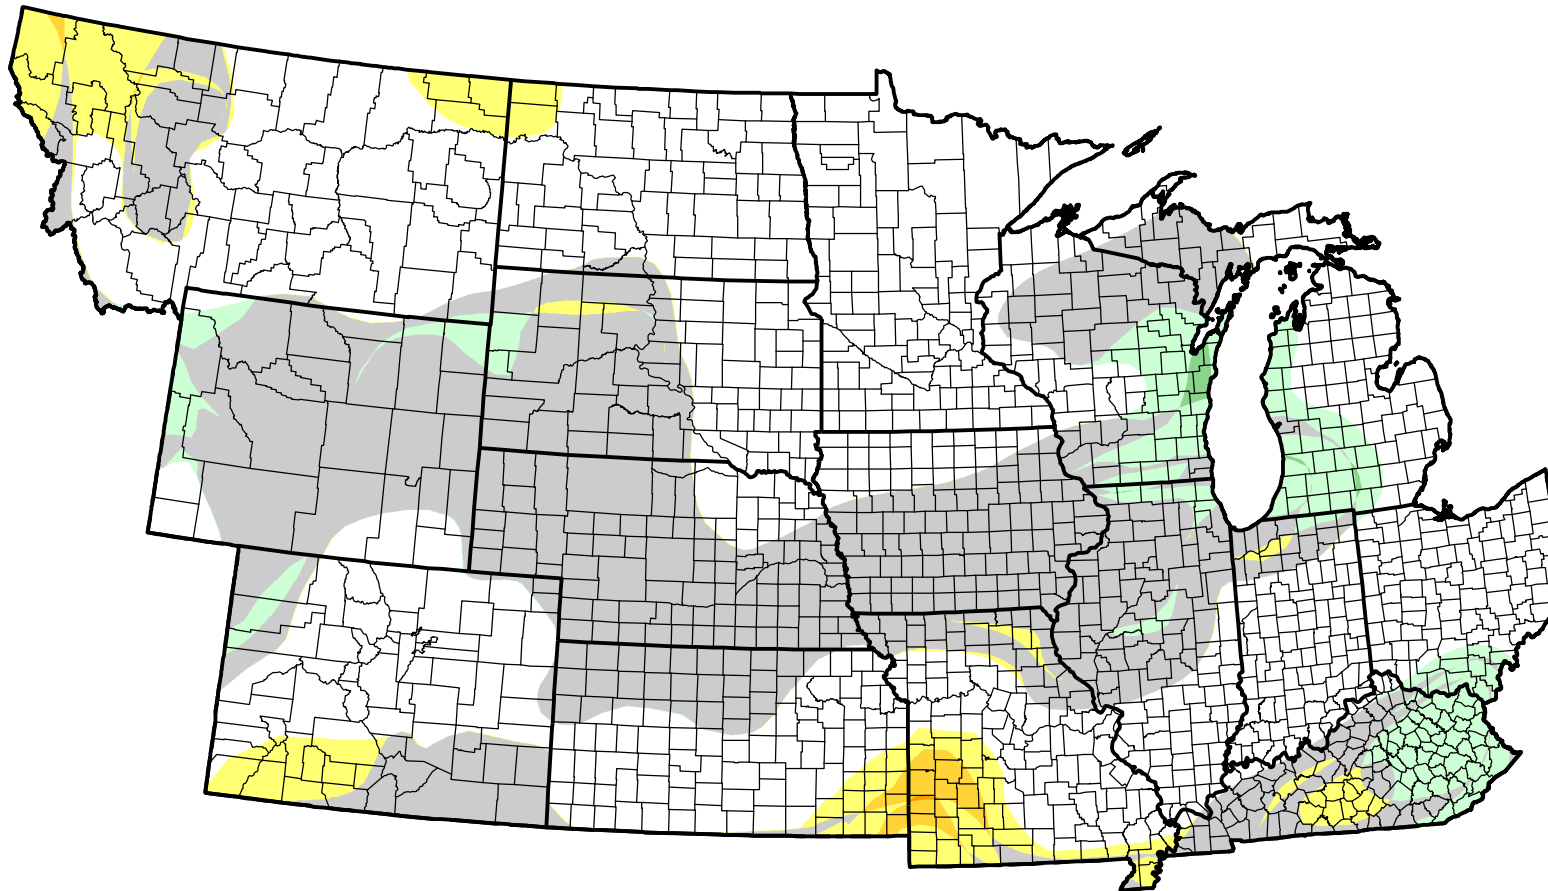

# U.S. Drought Monitor Class Change - NWS Central 4 Week

January 3, 2006  
compared to  
December 8, 2005

[droughtmonitor.unl.edu](http://droughtmonitor.unl.edu)

- |   |                     |
|---|---------------------|
|  | 5 Class Degradation |
|  | 4 Class Degradation |
|  | 3 Class Degradation |
|  | 2 Class Degradation |
|  | 1 Class Degradation |
|  | No Change           |
|  | 1 Class Improvement |
|  | 2 Class Improvement |
|  | 3 Class Improvement |
|  | 4 Class Improvement |
|  | 5 Class Improvement |