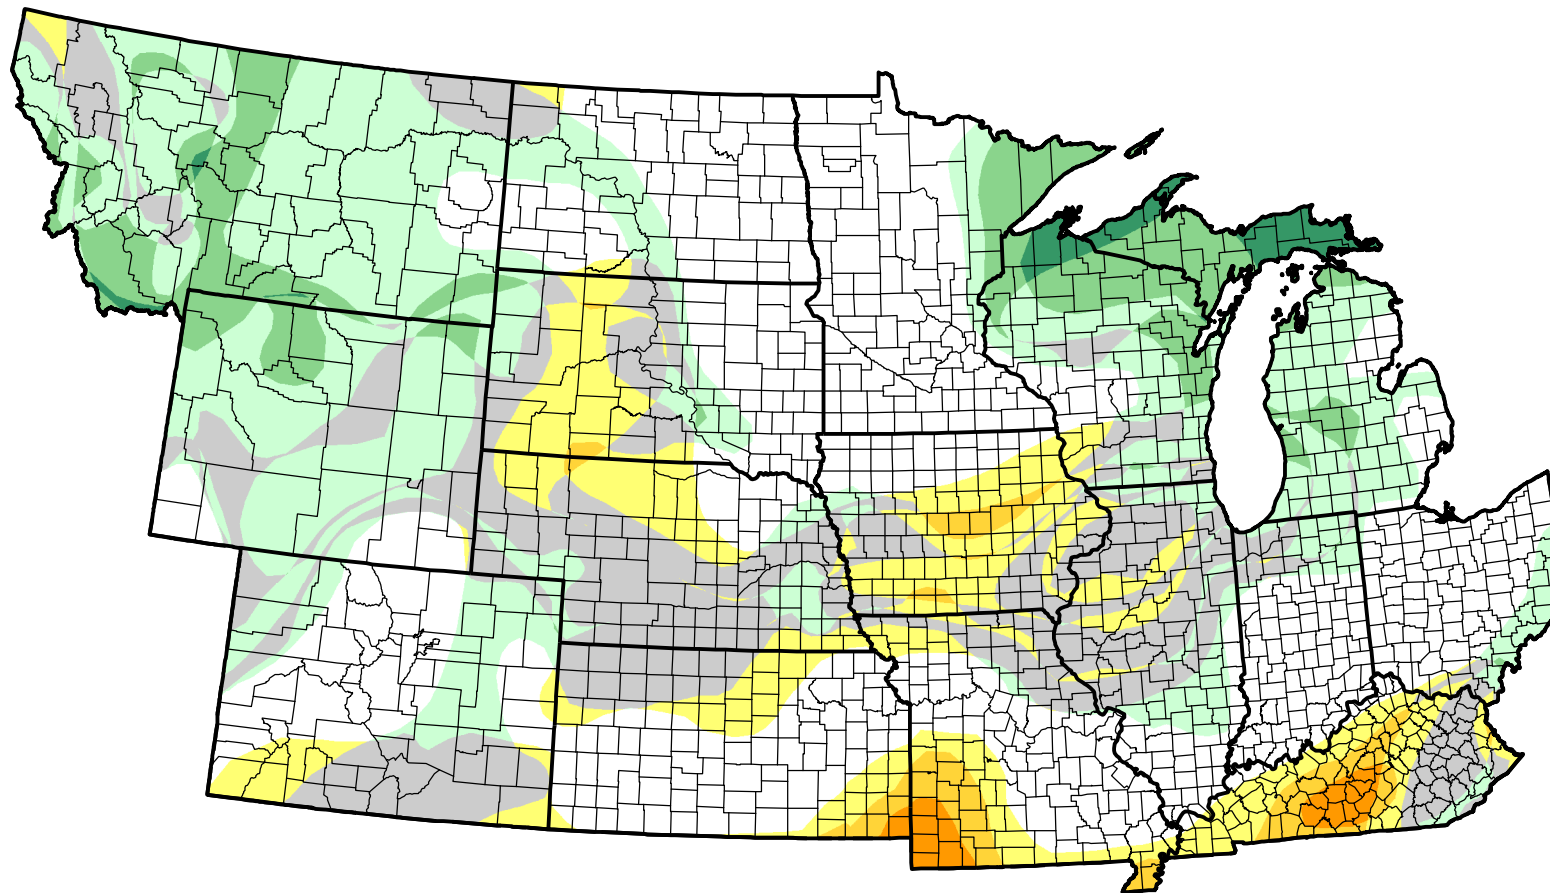

U.S. Drought Monitor Class Change - NWS Central Start of Water Year

January 3, 2006
compared to
September 29, 2005

droughtmonitor.unl.edu

- 5 Class Degradation
- 4 Class Degradation
- 3 Class Degradation
- 2 Class Degradation
- 1 Class Degradation
- No Change
- 1 Class Improvement
- 2 Class Improvement
- 3 Class Improvement
- 4 Class Improvement
- 5 Class Improvement