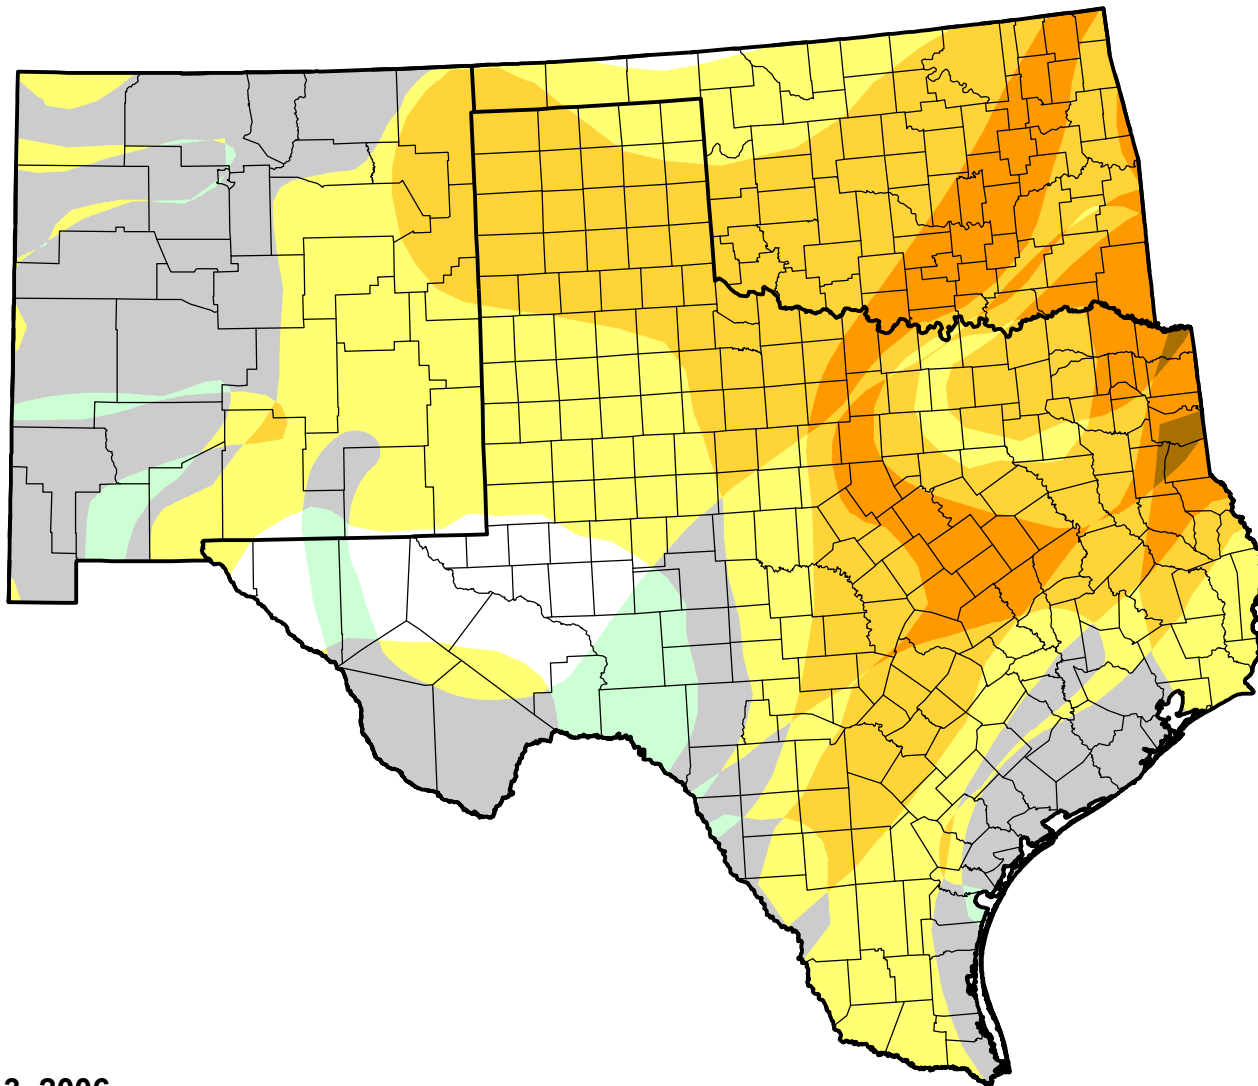

U.S. Drought Monitor Class Change - Southern Plains RDEWS

13 Week

January 3, 2006
compared to
October 6, 2005

droughtmonitor.unl.edu

-  5 Class Degradation
-  4 Class Degradation
-  3 Class Degradation
-  2 Class Degradation
-  1 Class Degradation
-  No Change
-  1 Class Improvement
-  2 Class Improvement
-  3 Class Improvement
-  4 Class Improvement
-  5 Class Improvement