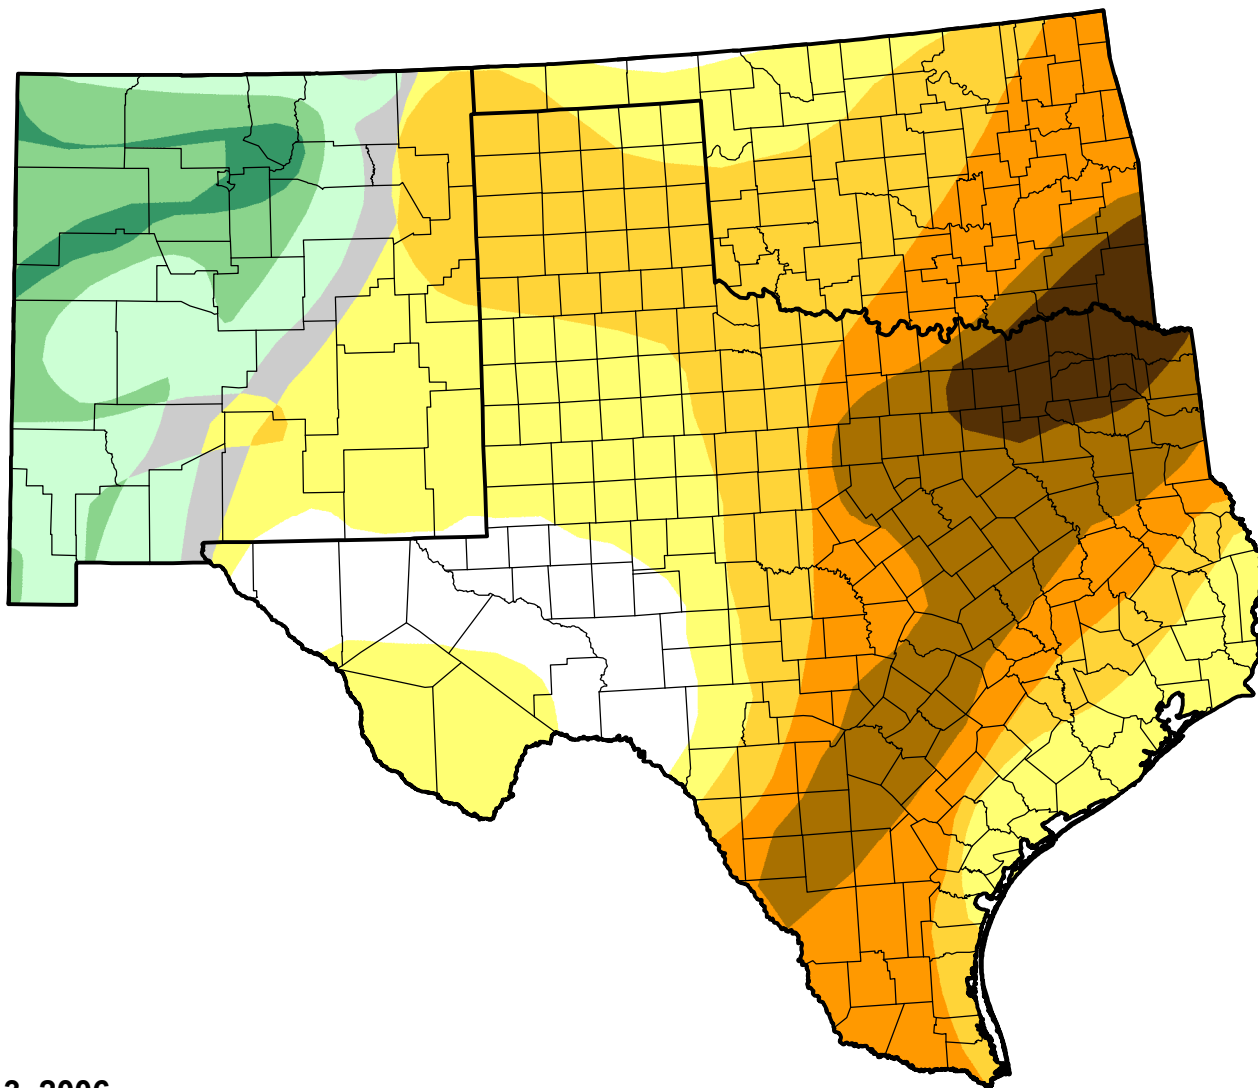

U.S. Drought Monitor Class Change - Southern Plains RDEWS

52 Week

January 3, 2006
compared to
January 6, 2005

droughtmonitor.unl.edu

-  5 Class Degradation
-  4 Class Degradation
-  3 Class Degradation
-  2 Class Degradation
-  1 Class Degradation
-  No Change
-  1 Class Improvement
-  2 Class Improvement
-  3 Class Improvement
-  4 Class Improvement
-  5 Class Improvement