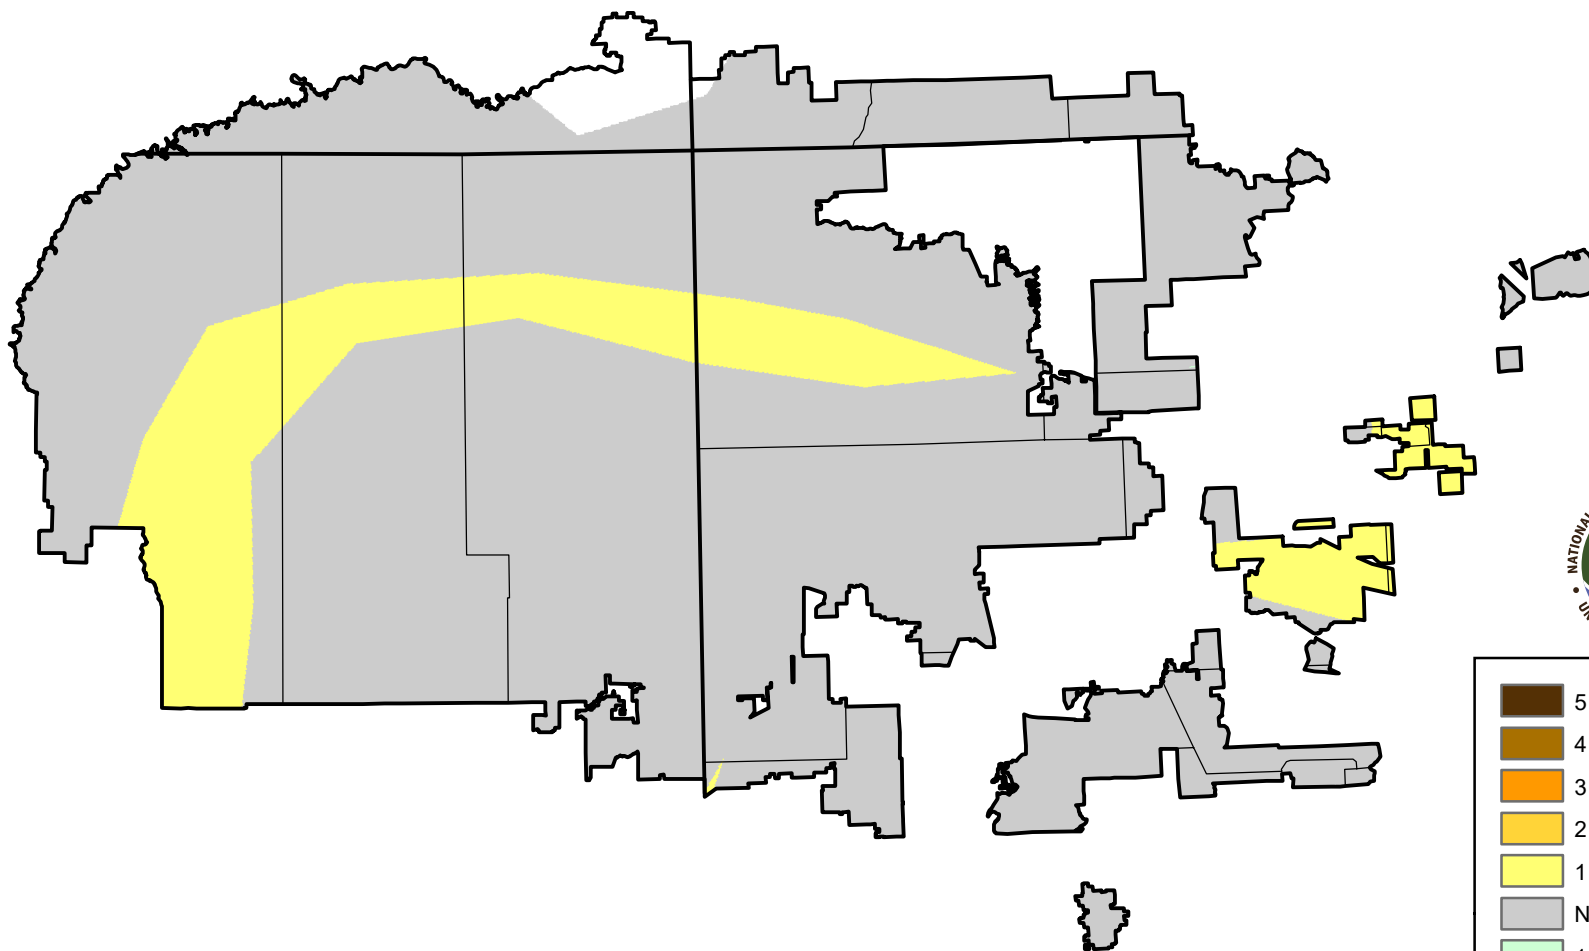

U.S. Drought Monitor Class Change - 4 Corners

Start of Calendar Year

January 10, 2006
compared to
January 5, 2006

droughtmonitor.unl.edu

-  5 Class Degradation
-  4 Class Degradation
-  3 Class Degradation
-  2 Class Degradation
-  1 Class Degradation
-  No Change
-  1 Class Improvement
-  2 Class Improvement
-  3 Class Improvement
-  4 Class Improvement
-  5 Class Improvement