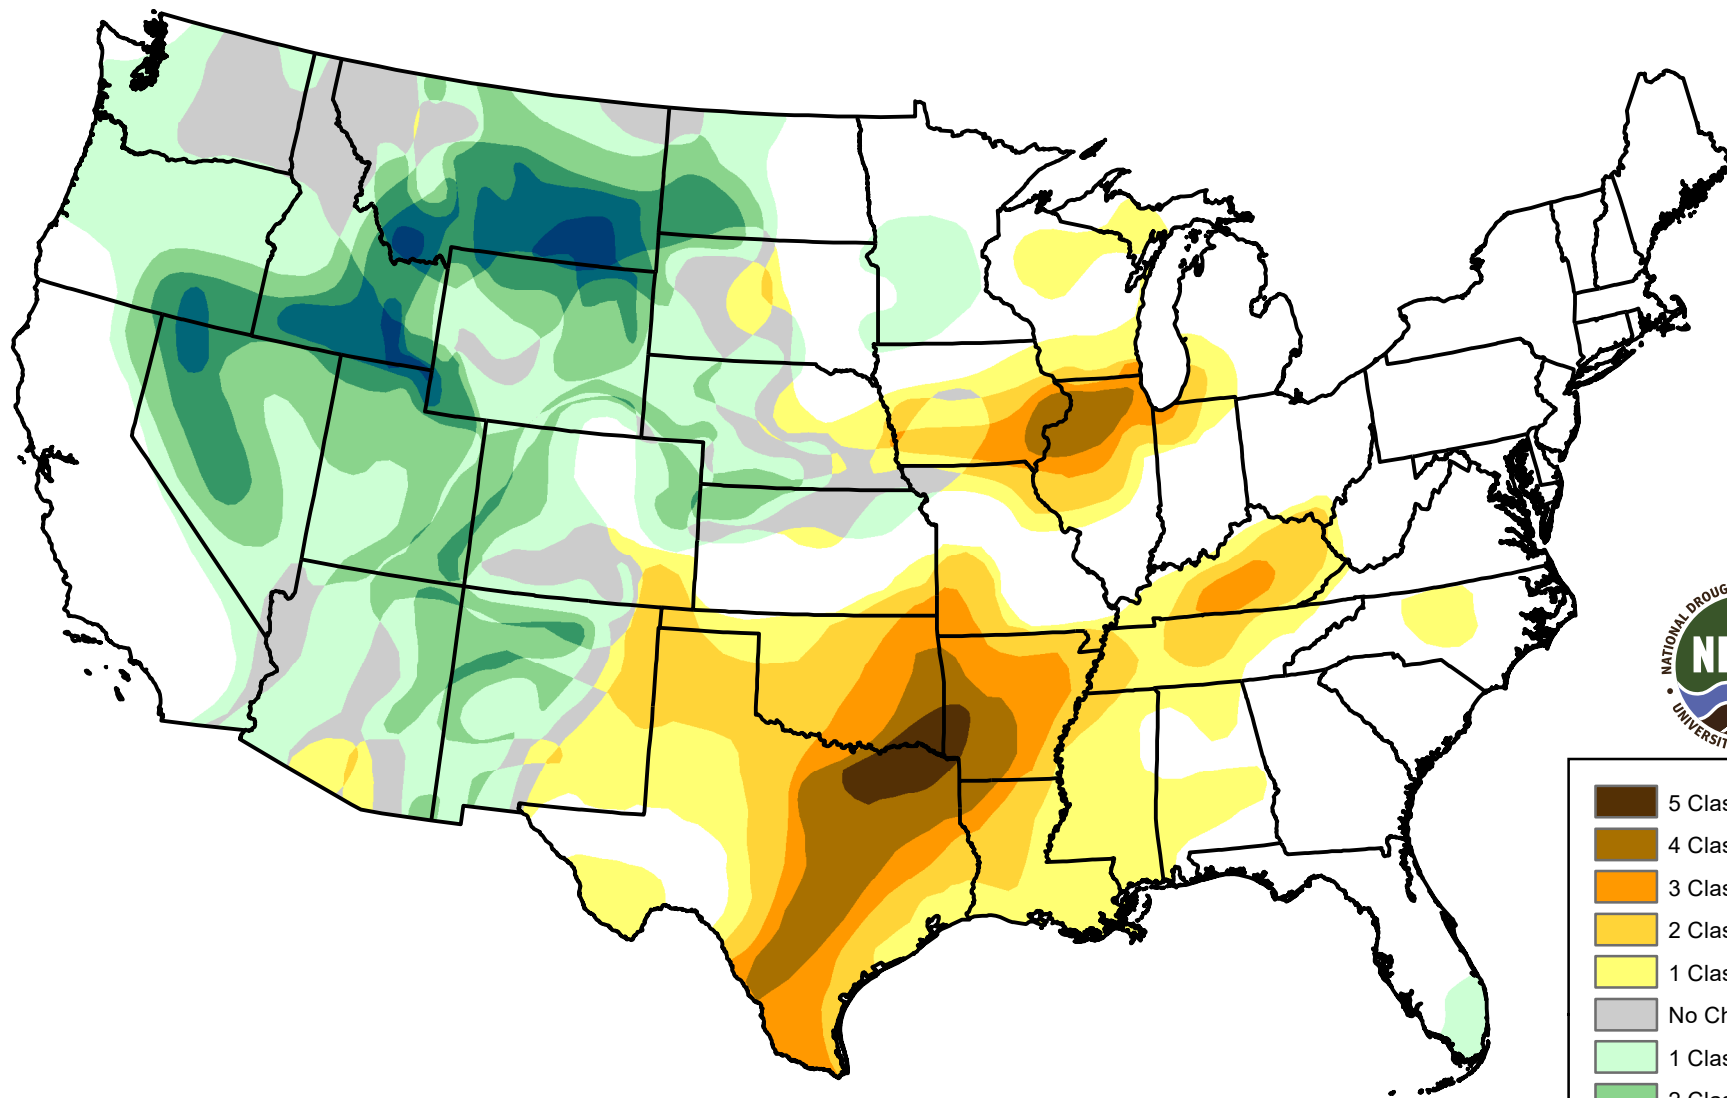

U.S. Drought Monitor Class Change - Continental U.S. (CONUS) 52 Week

January 10, 2006
compared to
January 13, 2005

droughtmonitor.unl.edu

-  5 Class Degradation
-  4 Class Degradation
-  3 Class Degradation
-  2 Class Degradation
-  1 Class Degradation
-  No Change
-  1 Class Improvement
-  2 Class Improvement
-  3 Class Improvement
-  4 Class Improvement
-  5 Class Improvement