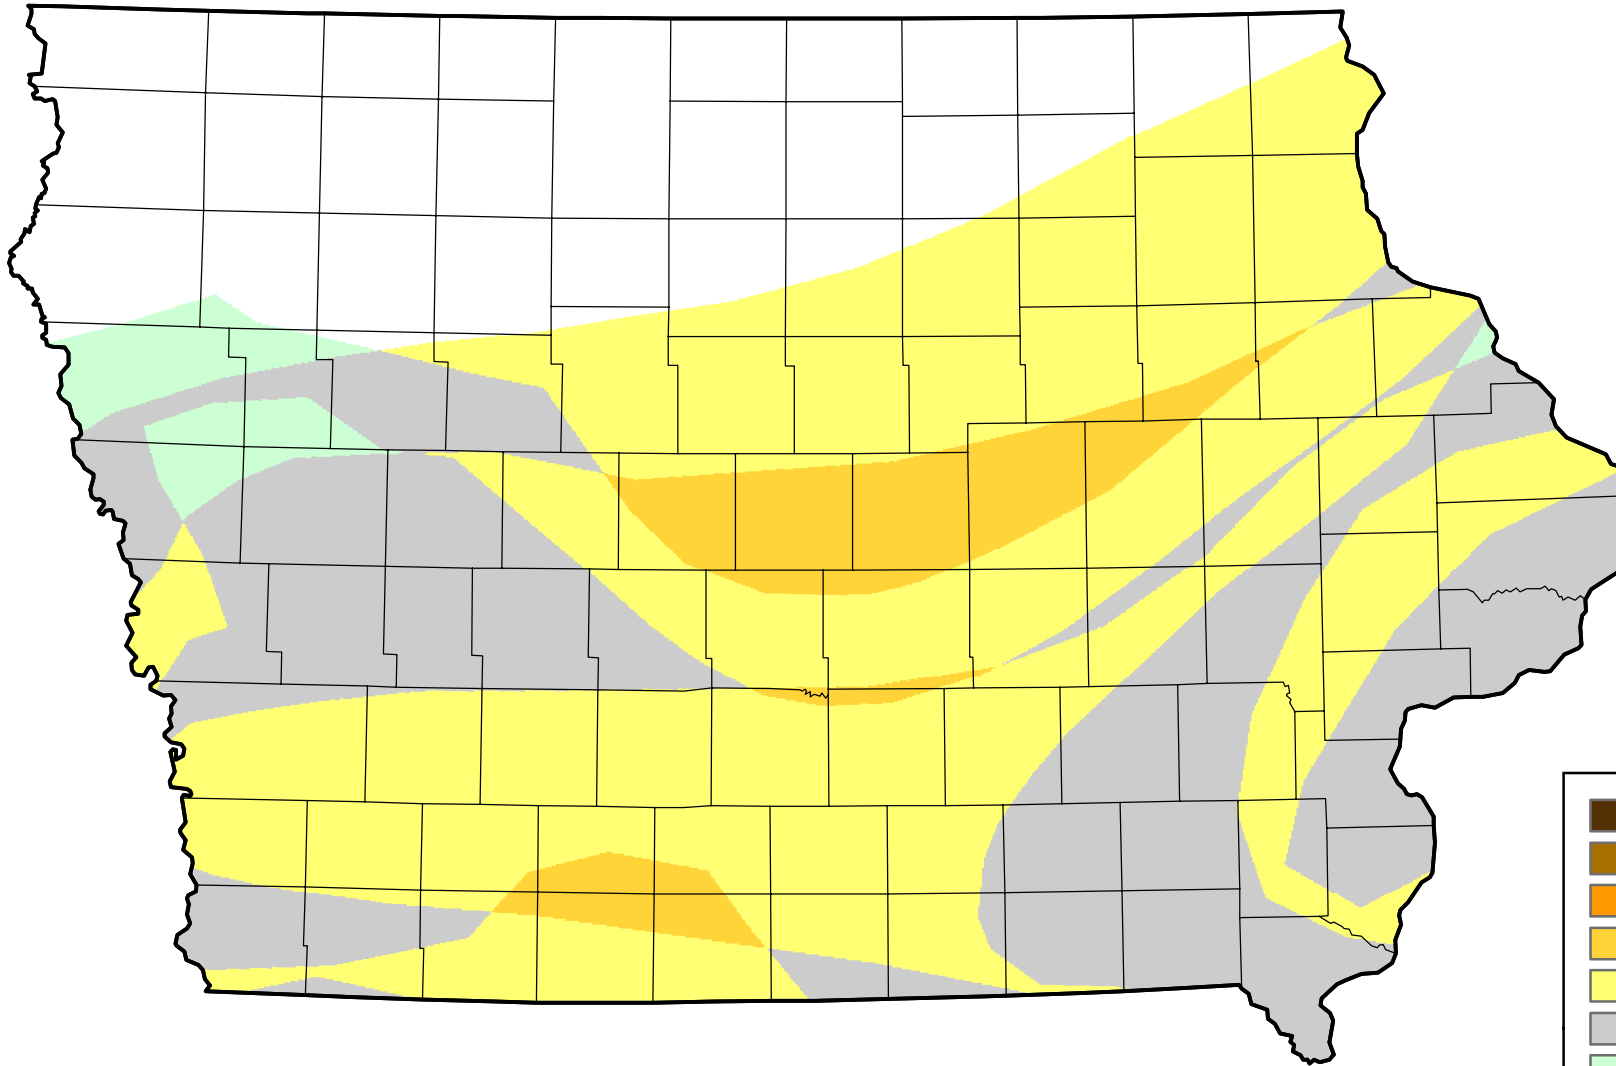

U.S. Drought Monitor Class Change - Iowa

Start of Water Year

January 10, 2006
compared to
September 29, 2005

droughtmonitor.unl.edu

-  5 Class Degradation
-  4 Class Degradation
-  3 Class Degradation
-  2 Class Degradation
-  1 Class Degradation
-  No Change
-  1 Class Improvement
-  2 Class Improvement
-  3 Class Improvement
-  4 Class Improvement
-  5 Class Improvement