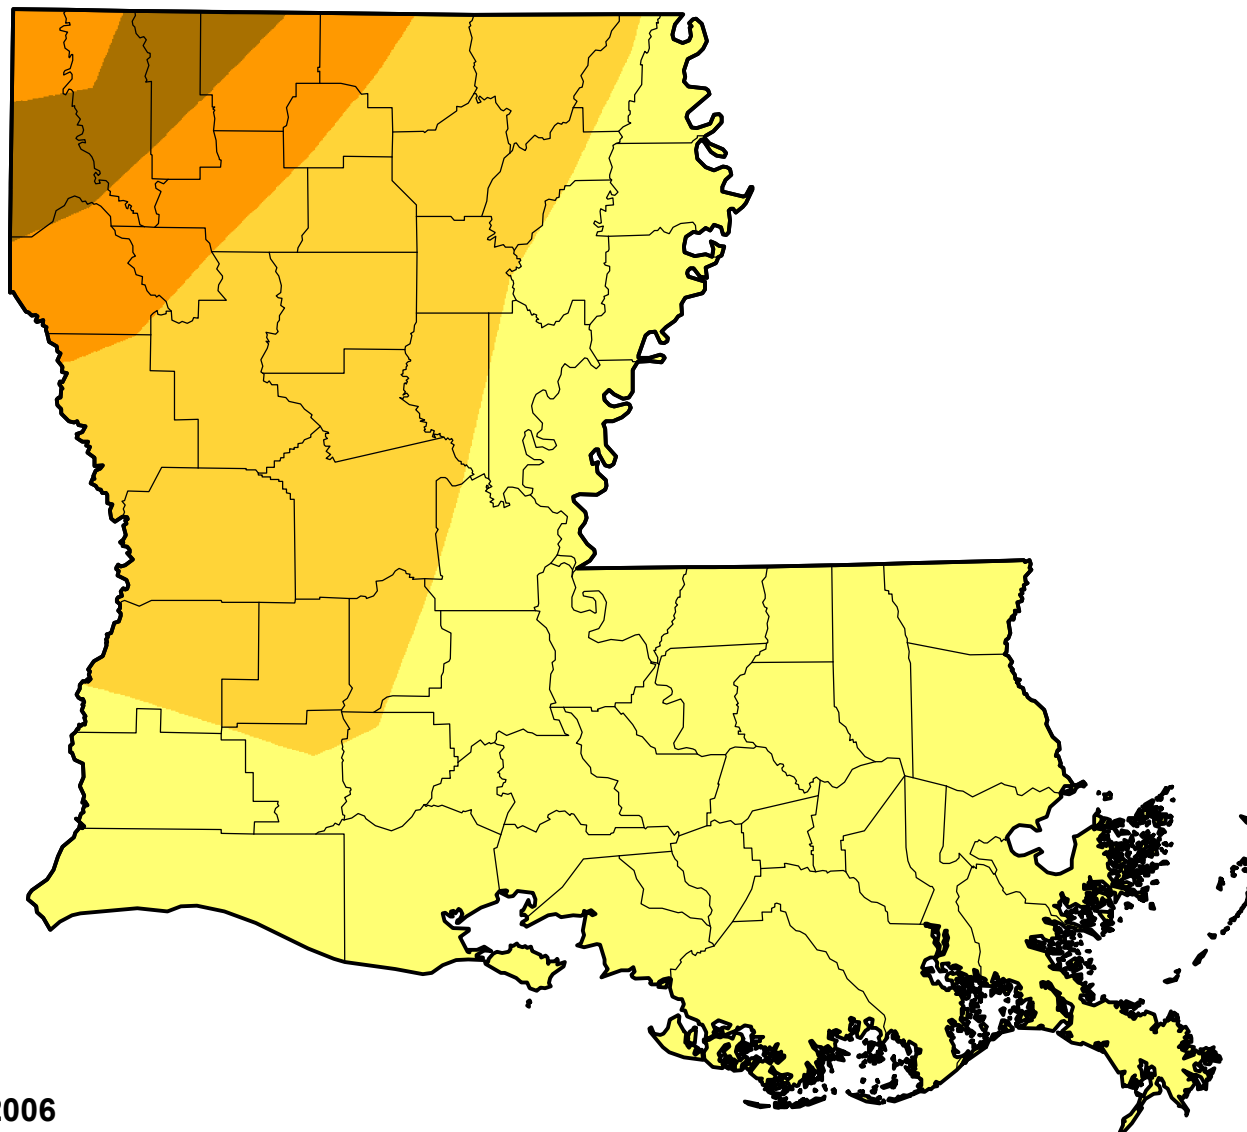

U.S. Drought Monitor Class Change - Louisiana

Start of Water Year

January 10, 2006
compared to
September 29, 2005

-  5 Class Degradation
-  4 Class Degradation
-  3 Class Degradation
-  2 Class Degradation
-  1 Class Degradation
-  No Change
-  1 Class Improvement
-  2 Class Improvement
-  3 Class Improvement
-  4 Class Improvement
-  5 Class Improvement