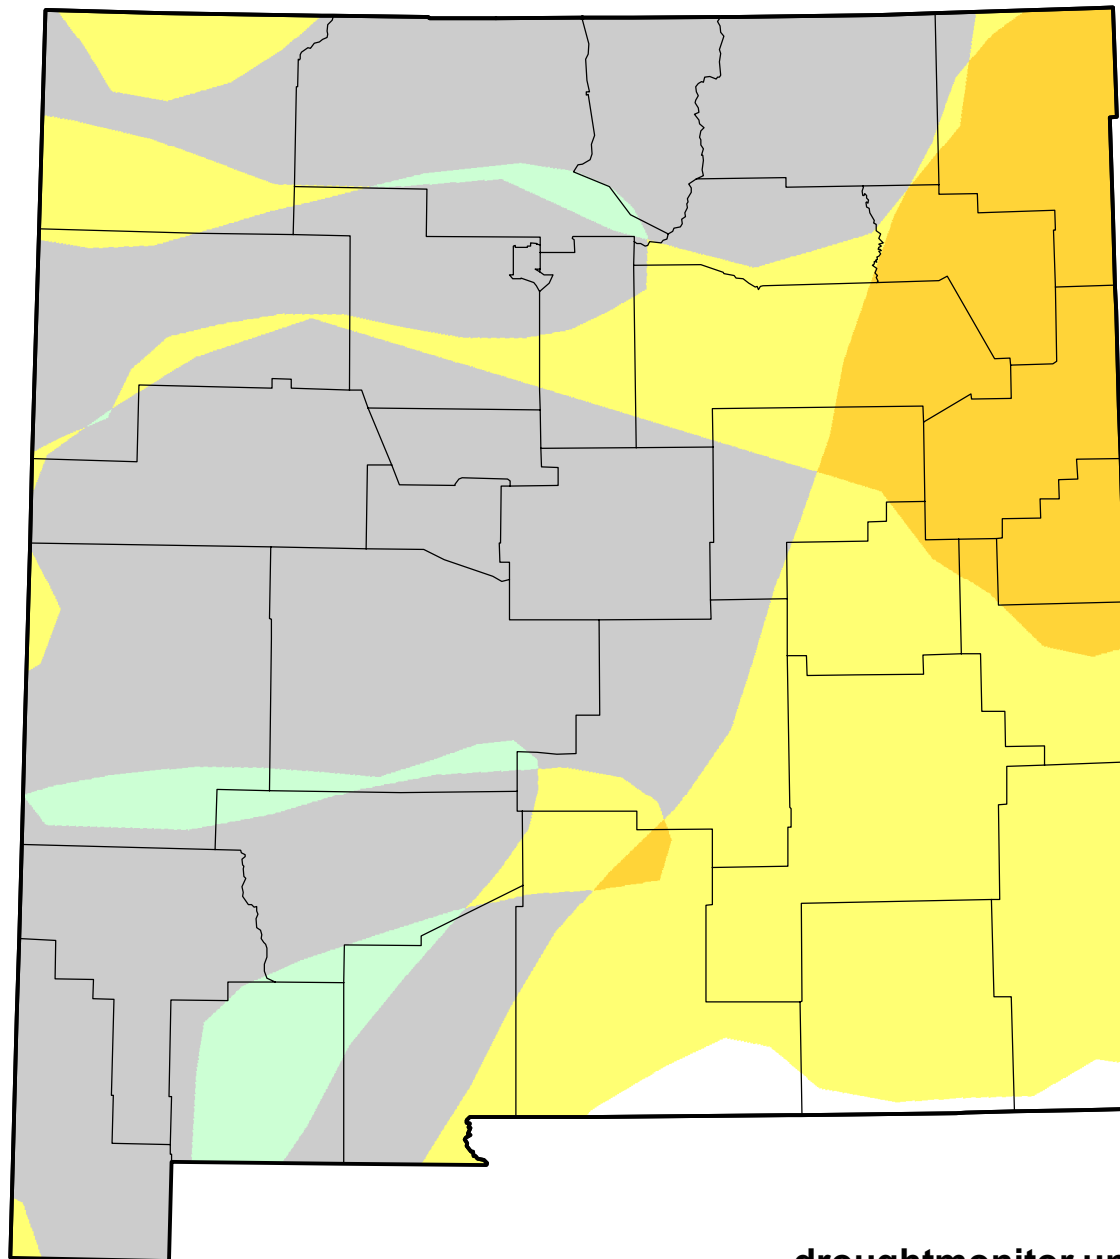

U.S. Drought Monitor Class Change - New Mexico

Start of Water Year

January 10, 2006
compared to
September 29, 2005

droughtmonitor.unl.edu

-  5 Class Degradation
-  4 Class Degradation
-  3 Class Degradation
-  2 Class Degradation
-  1 Class Degradation
-  No Change
-  1 Class Improvement
-  2 Class Improvement
-  3 Class Improvement
-  4 Class Improvement
-  5 Class Improvement