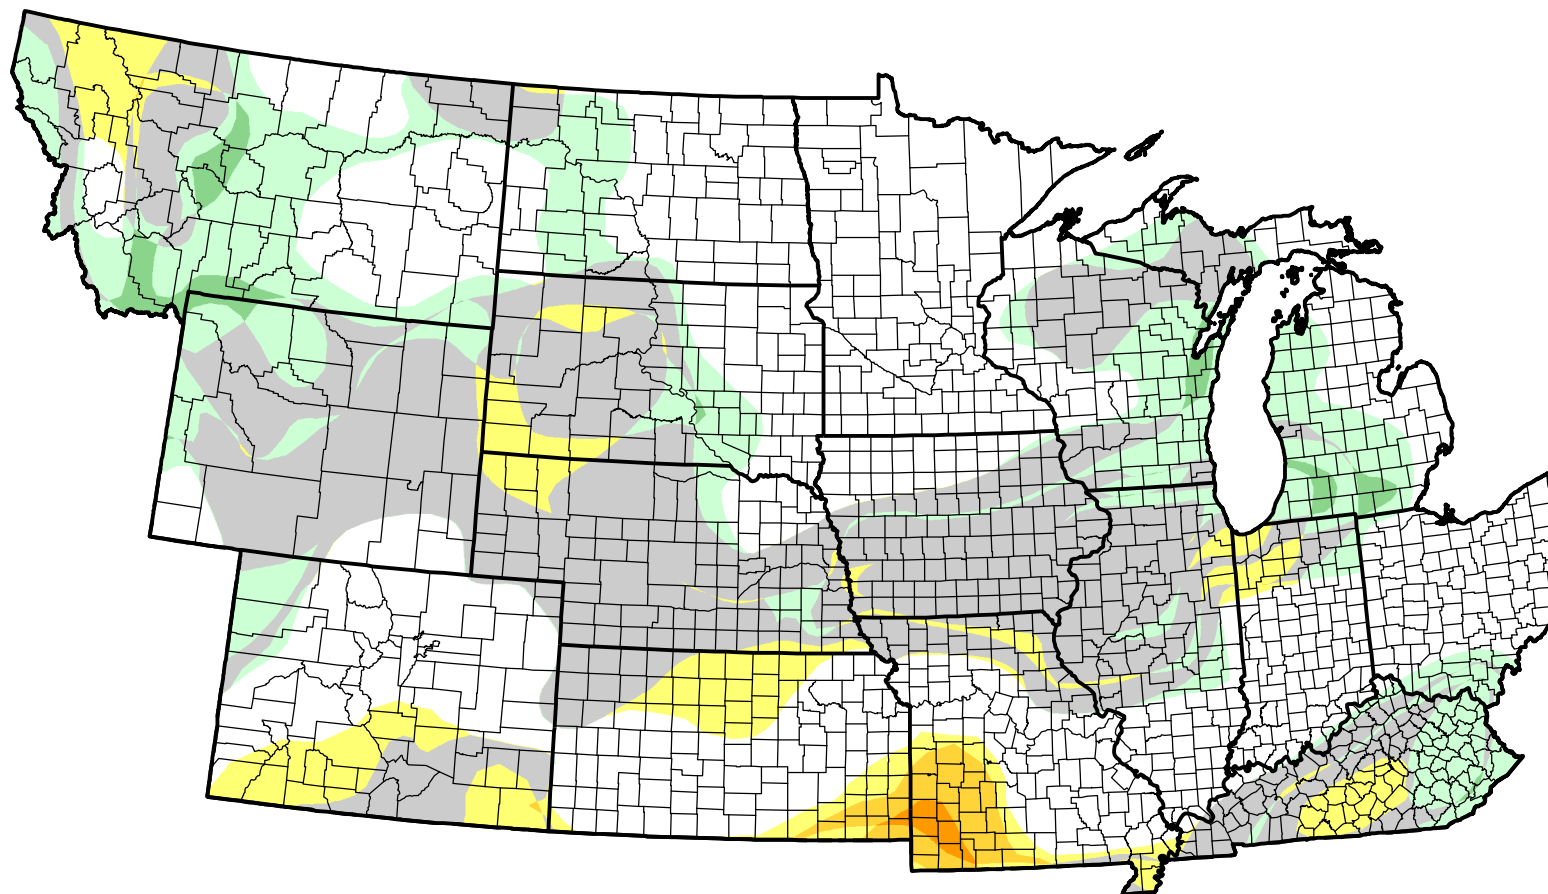

U.S. Drought Monitor Class Change - NWS Central 8 Week

January 10, 2006
compared to
November 17, 2005

droughtmonitor.unl.edu