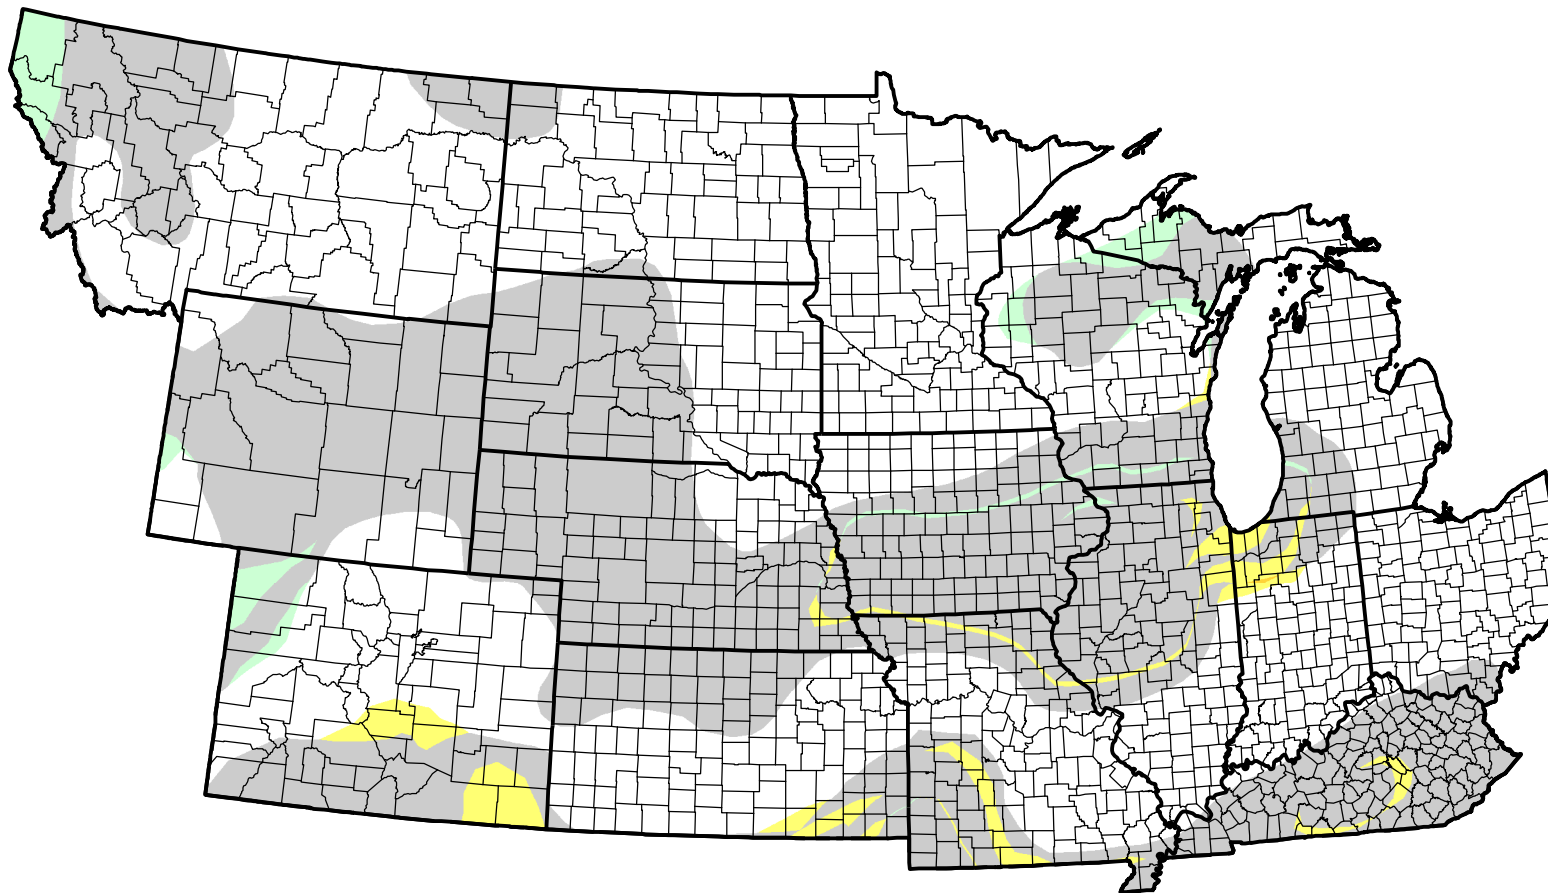

U.S. Drought Monitor Class Change - NWS Central Start of Calendar Year

-  5 Class Degradation
-  4 Class Degradation
-  3 Class Degradation
-  2 Class Degradation
-  1 Class Degradation
-  No Change
-  1 Class Improvement
-  2 Class Improvement
-  3 Class Improvement
-  4 Class Improvement
-  5 Class Improvement

January 10, 2006
compared to
January 5, 2006

droughtmonitor.unl.edu