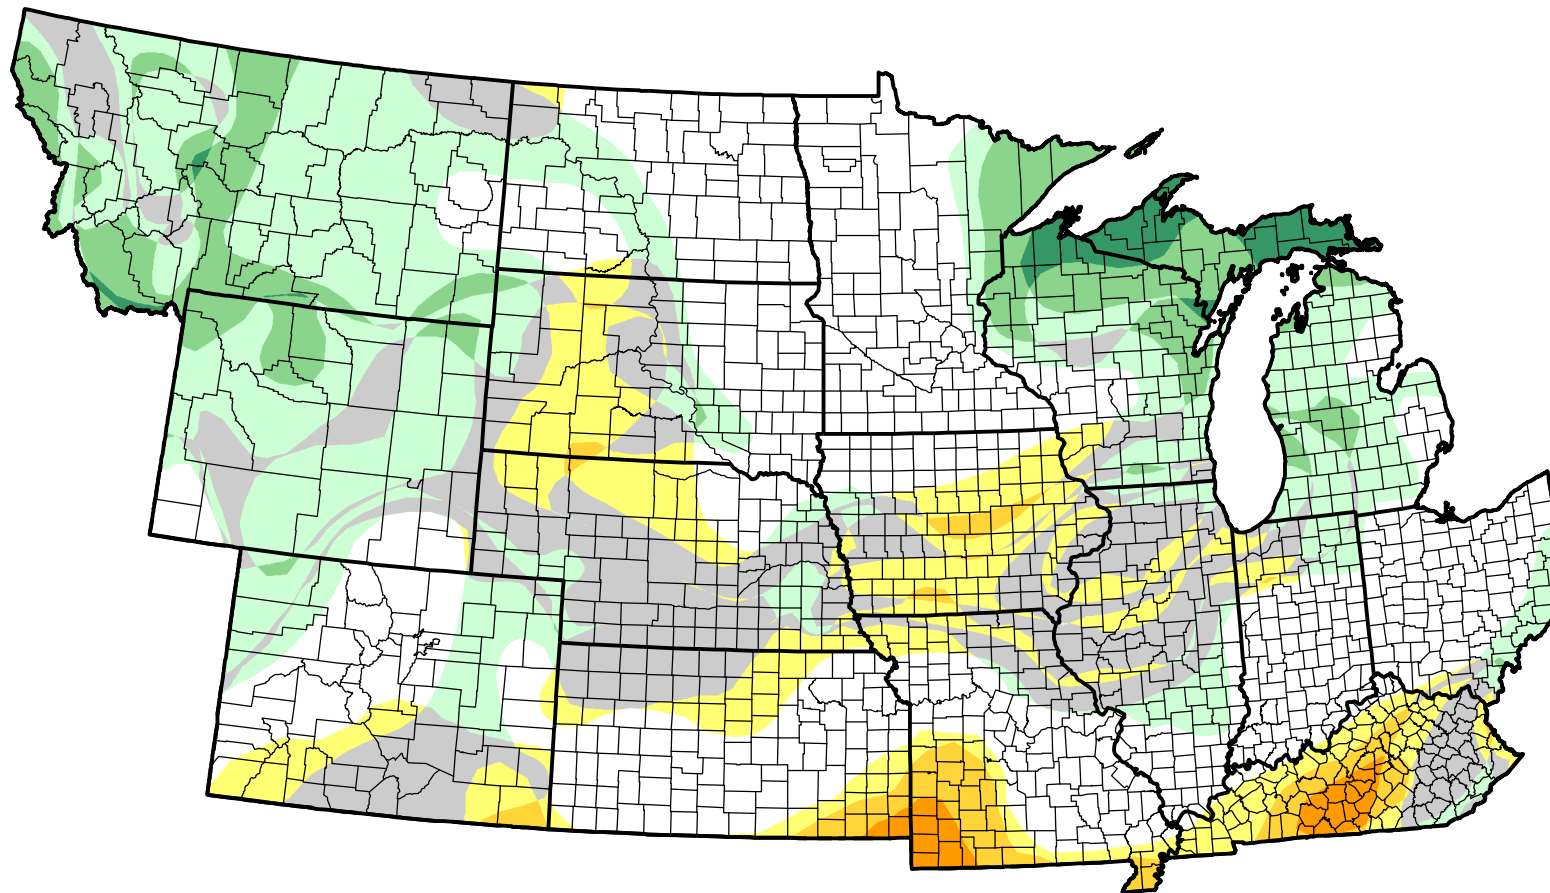

U.S. Drought Monitor Class Change - NWS Central Start of Water Year

January 10, 2006
compared to
September 29, 2005

droughtmonitor.unl.edu

- 5 Class Degradation
- 4 Class Degradation
- 3 Class Degradation
- 2 Class Degradation
- 1 Class Degradation
- No Change
- 1 Class Improvement
- 2 Class Improvement
- 3 Class Improvement
- 4 Class Improvement
- 5 Class Improvement