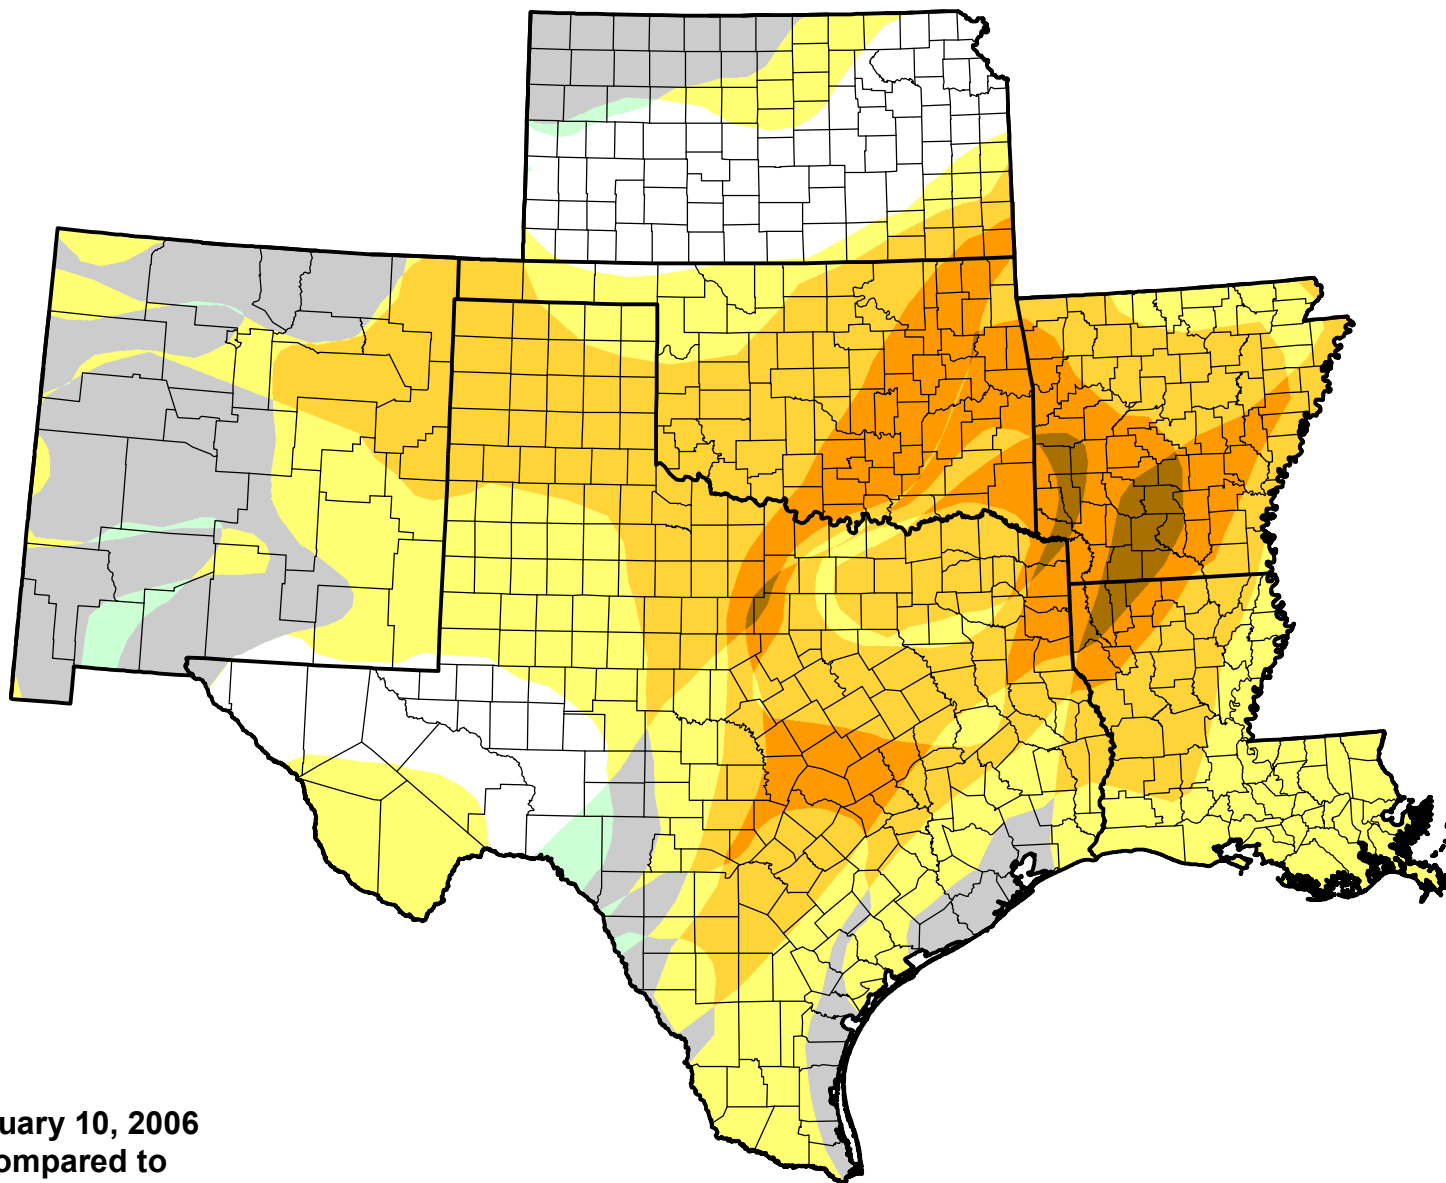

U.S. Drought Monitor Class Change - SCIPP 13 Week

January 10, 2006
compared to
October 13, 2005

droughtmonitor.unl.edu

-  5 Class Degradation
-  4 Class Degradation
-  3 Class Degradation
-  2 Class Degradation
-  1 Class Degradation
-  No Change
-  1 Class Improvement
-  2 Class Improvement
-  3 Class Improvement
-  4 Class Improvement
-  5 Class Improvement