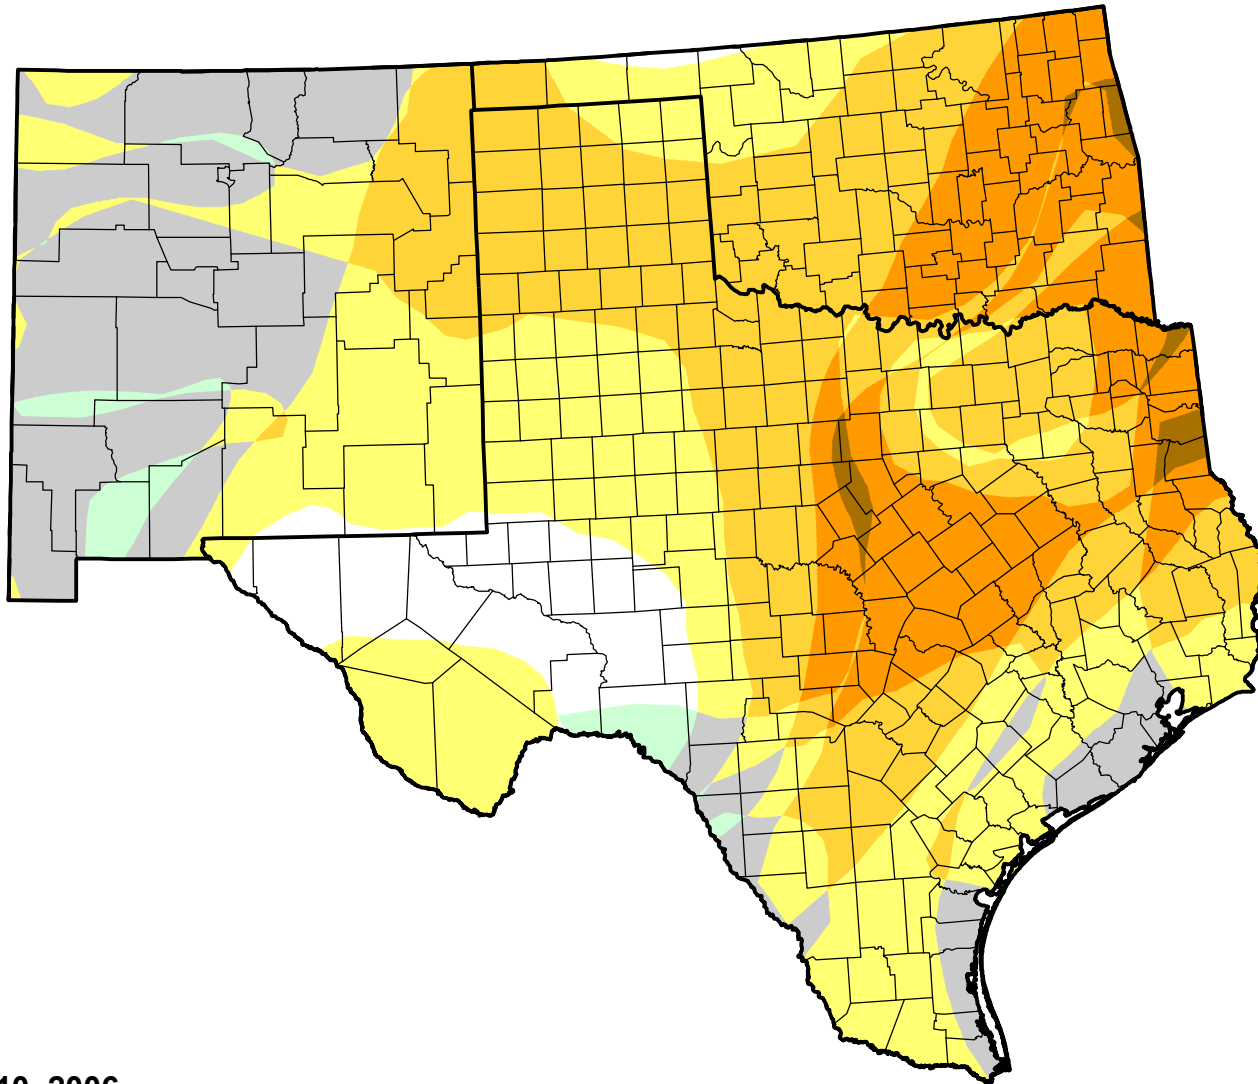

U.S. Drought Monitor Class Change - Southern Plains RDEWS

Start of Water Year

January 10, 2006
compared to
September 29, 2005

droughtmonitor.unl.edu

- | | |
|---------------------------------------------------------------------------------------|---------------------|
|  | 5 Class Degradation |
|  | 4 Class Degradation |
|  | 3 Class Degradation |
|  | 2 Class Degradation |
|  | 1 Class Degradation |
|  | No Change |
|  | 1 Class Improvement |
|  | 2 Class Improvement |
|  | 3 Class Improvement |
|  | 4 Class Improvement |
|  | 5 Class Improvement |