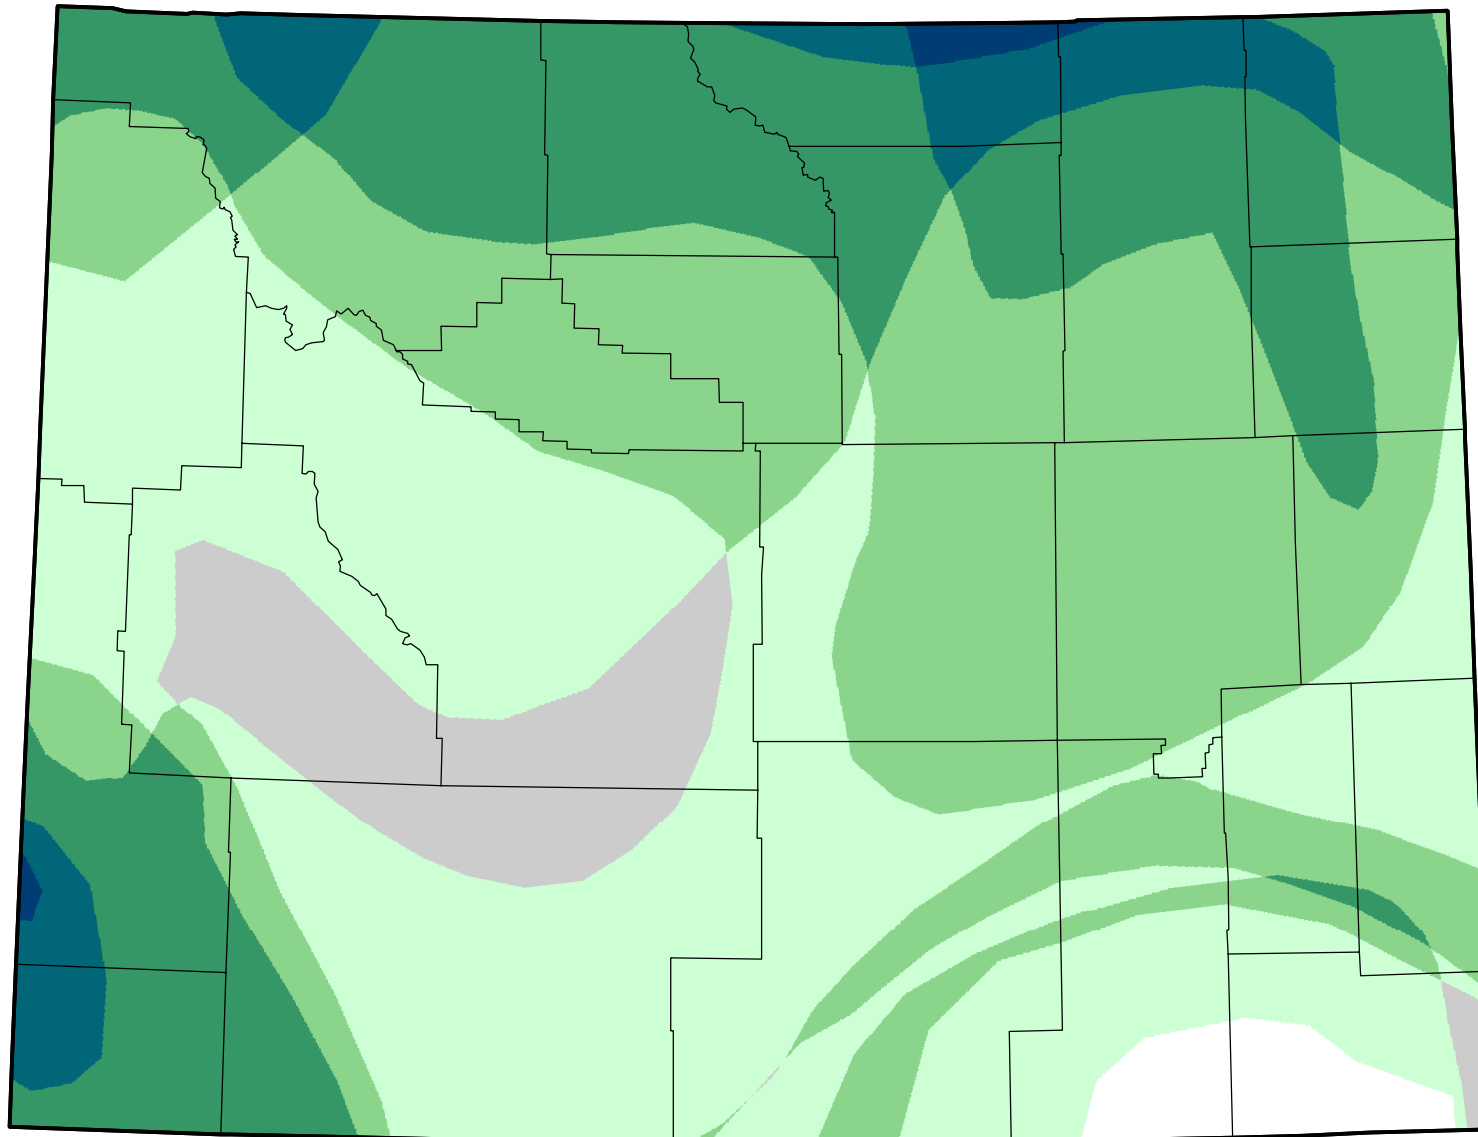

U.S. Drought Monitor Class Change - Wyoming

52 Week

January 10, 2006
compared to
January 13, 2005

droughtmonitor.unl.edu

-  5 Class Degradation
-  4 Class Degradation
-  3 Class Degradation
-  2 Class Degradation
-  1 Class Degradation
-  No Change
-  1 Class Improvement
-  2 Class Improvement
-  3 Class Improvement
-  4 Class Improvement
-  5 Class Improvement