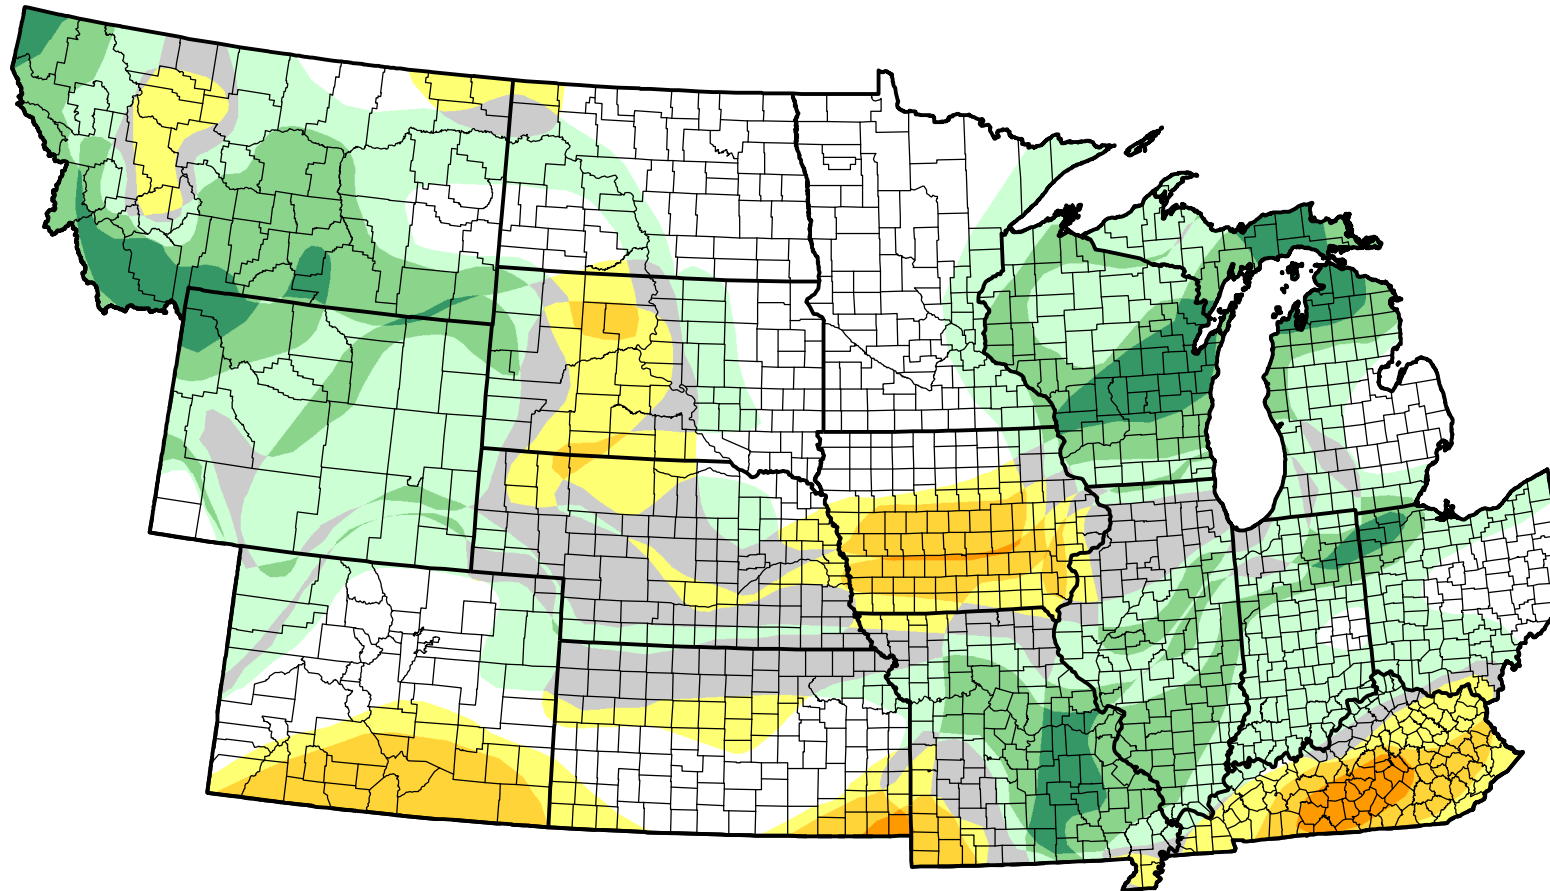

U.S. Drought Monitor Class Change - NWS Central 26 Week

January 17, 2006
compared to
July 21, 2005

droughtmonitor.unl.edu

-  5 Class Degradation
-  4 Class Degradation
-  3 Class Degradation
-  2 Class Degradation
-  1 Class Degradation
-  No Change
-  1 Class Improvement
-  2 Class Improvement
-  3 Class Improvement
-  4 Class Improvement
-  5 Class Improvement