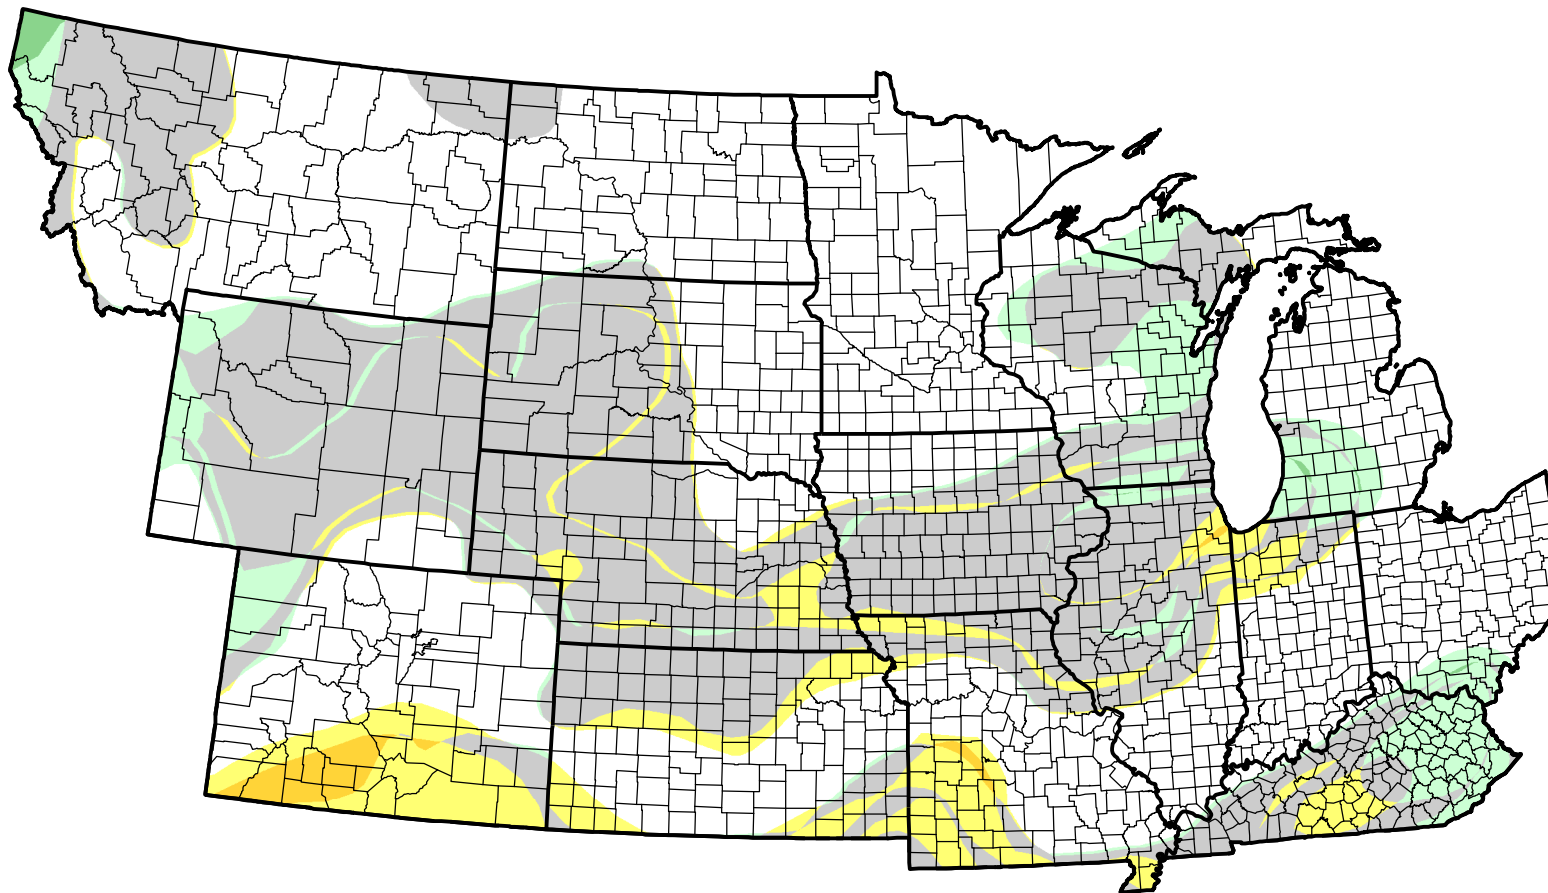

U.S. Drought Monitor Class Change - NWS Central 4 Week

January 17, 2006
compared to
December 22, 2005

droughtmonitor.unl.edu

- | | |
|---|---------------------|
|  | 5 Class Degradation |
|  | 4 Class Degradation |
|  | 3 Class Degradation |
|  | 2 Class Degradation |
|  | 1 Class Degradation |
|  | No Change |
|  | 1 Class Improvement |
|  | 2 Class Improvement |
|  | 3 Class Improvement |
|  | 4 Class Improvement |
|  | 5 Class Improvement |