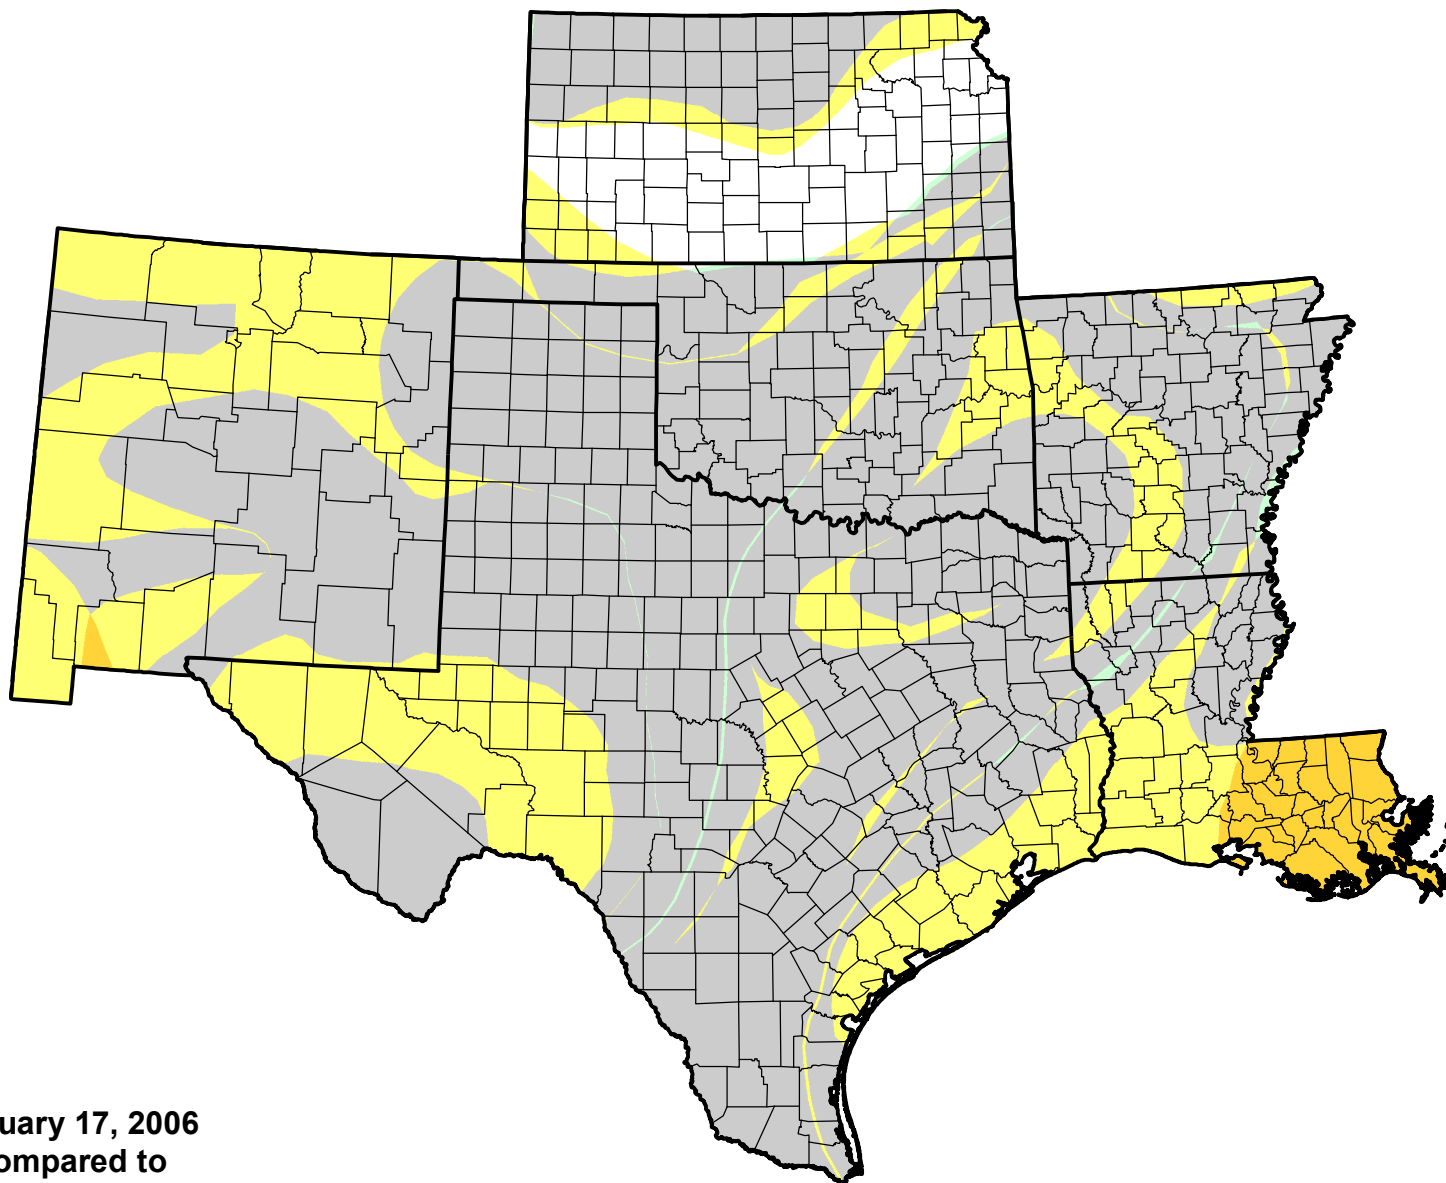

# U.S. Drought Monitor Class Change - SCIPP

Start of Calendar Year

January 17, 2006  
compared to  
January 5, 2006

[droughtmonitor.unl.edu](http://droughtmonitor.unl.edu)

-  5 Class Degradation
-  4 Class Degradation
-  3 Class Degradation
-  2 Class Degradation
-  1 Class Degradation
-  No Change
-  1 Class Improvement
-  2 Class Improvement
-  3 Class Improvement
-  4 Class Improvement
-  5 Class Improvement