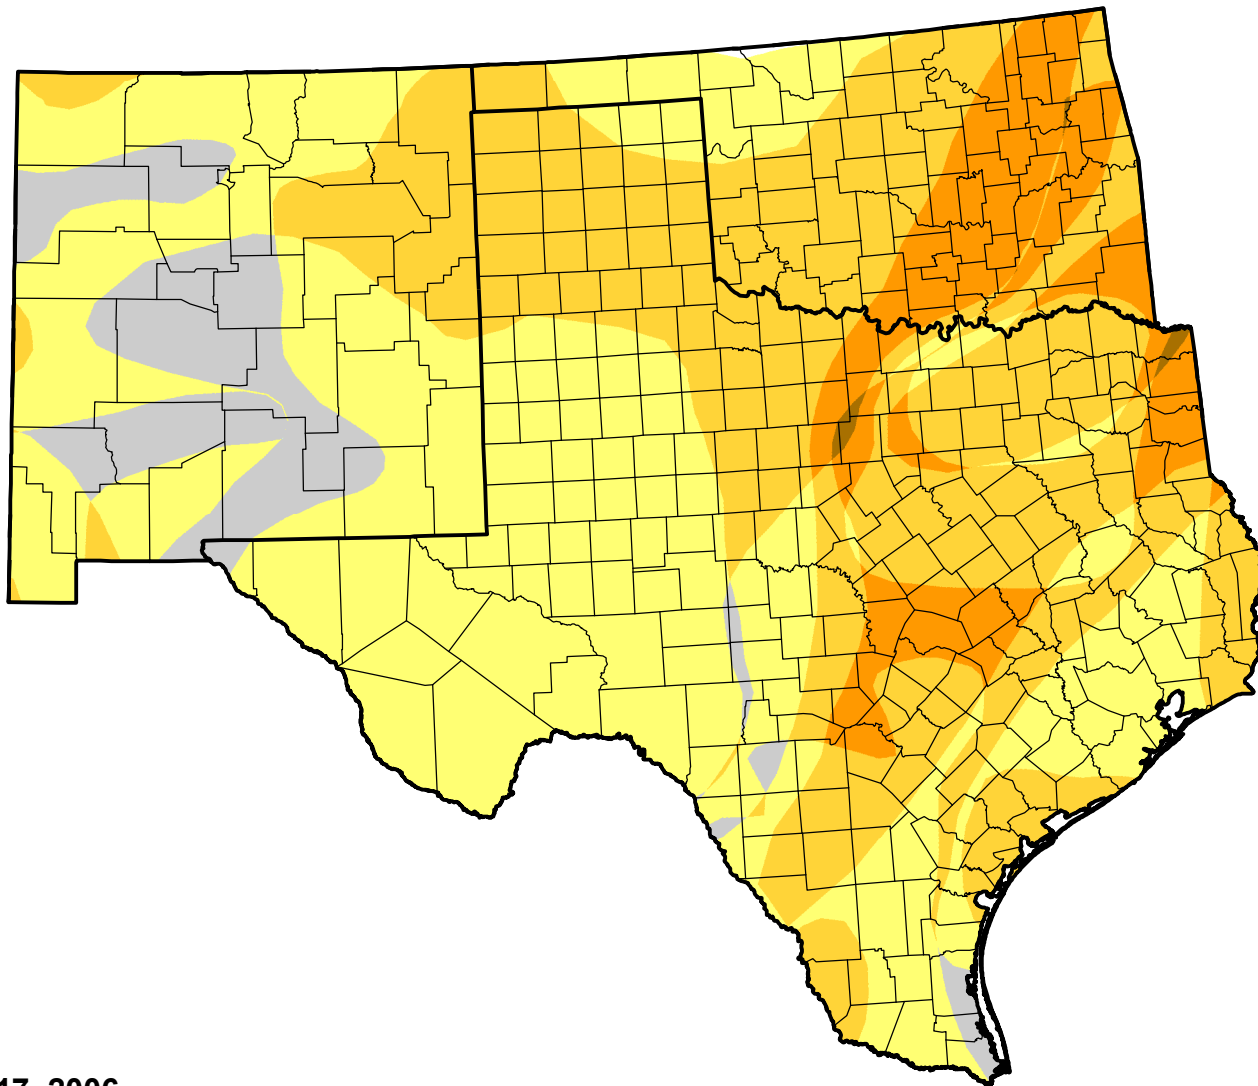

U.S. Drought Monitor Class Change - Southern Plains RDEWS

13 Week

January 17, 2006
compared to
October 20, 2005

droughtmonitor.unl.edu

-  5 Class Degradation
-  4 Class Degradation
-  3 Class Degradation
-  2 Class Degradation
-  1 Class Degradation
-  No Change
-  1 Class Improvement
-  2 Class Improvement
-  3 Class Improvement
-  4 Class Improvement
-  5 Class Improvement