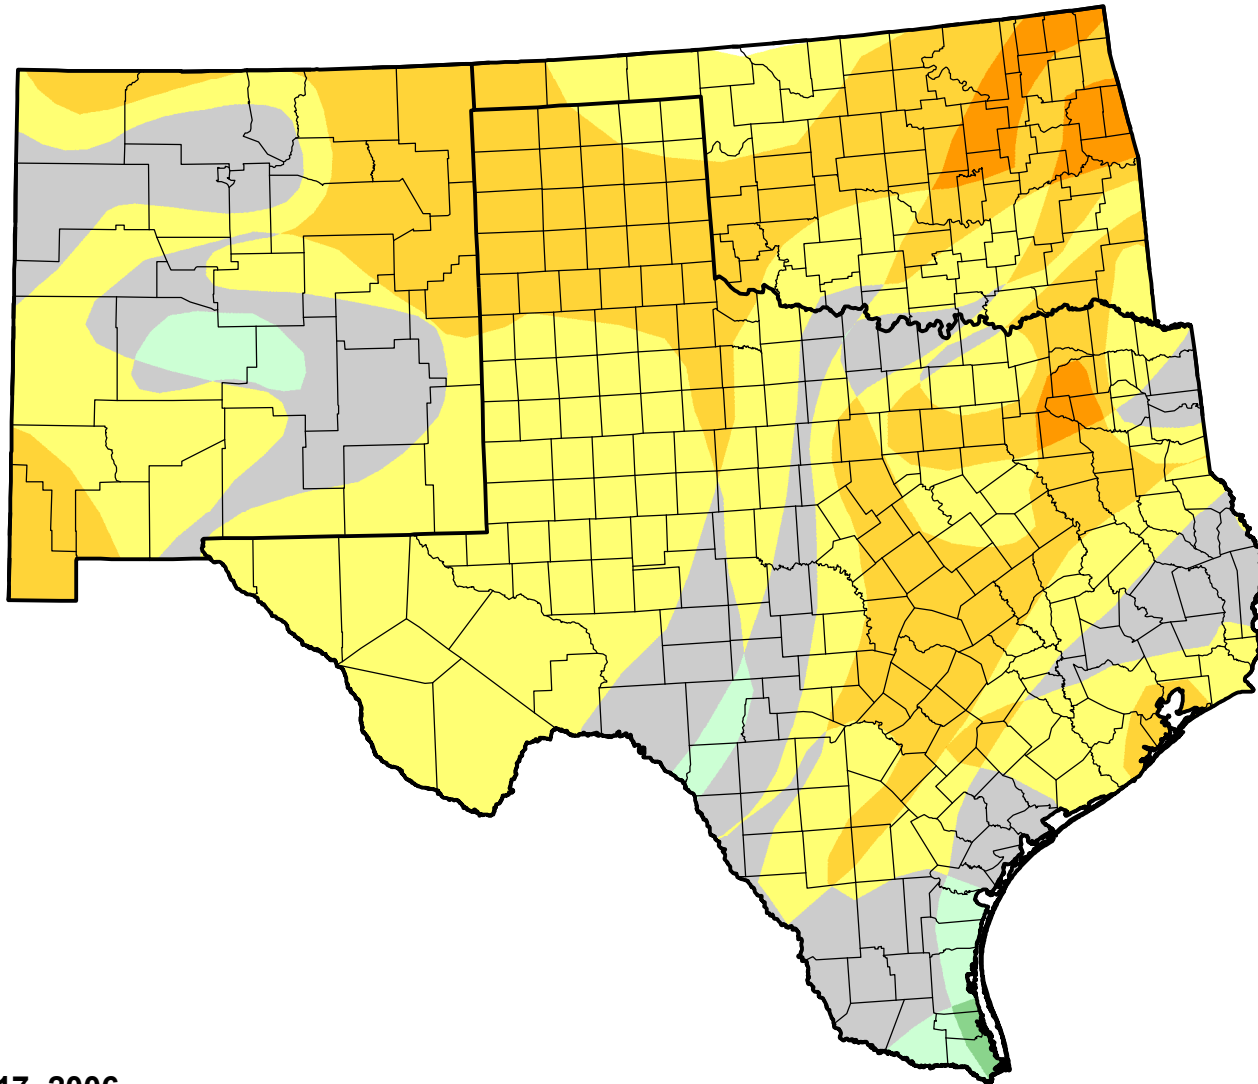

# U.S. Drought Monitor Class Change - Southern Plains RDEWS

26 Week

January 17, 2006  
compared to  
July 21, 2005

[droughtmonitor.unl.edu](http://droughtmonitor.unl.edu)

-  5 Class Degradation
-  4 Class Degradation
-  3 Class Degradation
-  2 Class Degradation
-  1 Class Degradation
-  No Change
-  1 Class Improvement
-  2 Class Improvement
-  3 Class Improvement
-  4 Class Improvement
-  5 Class Improvement