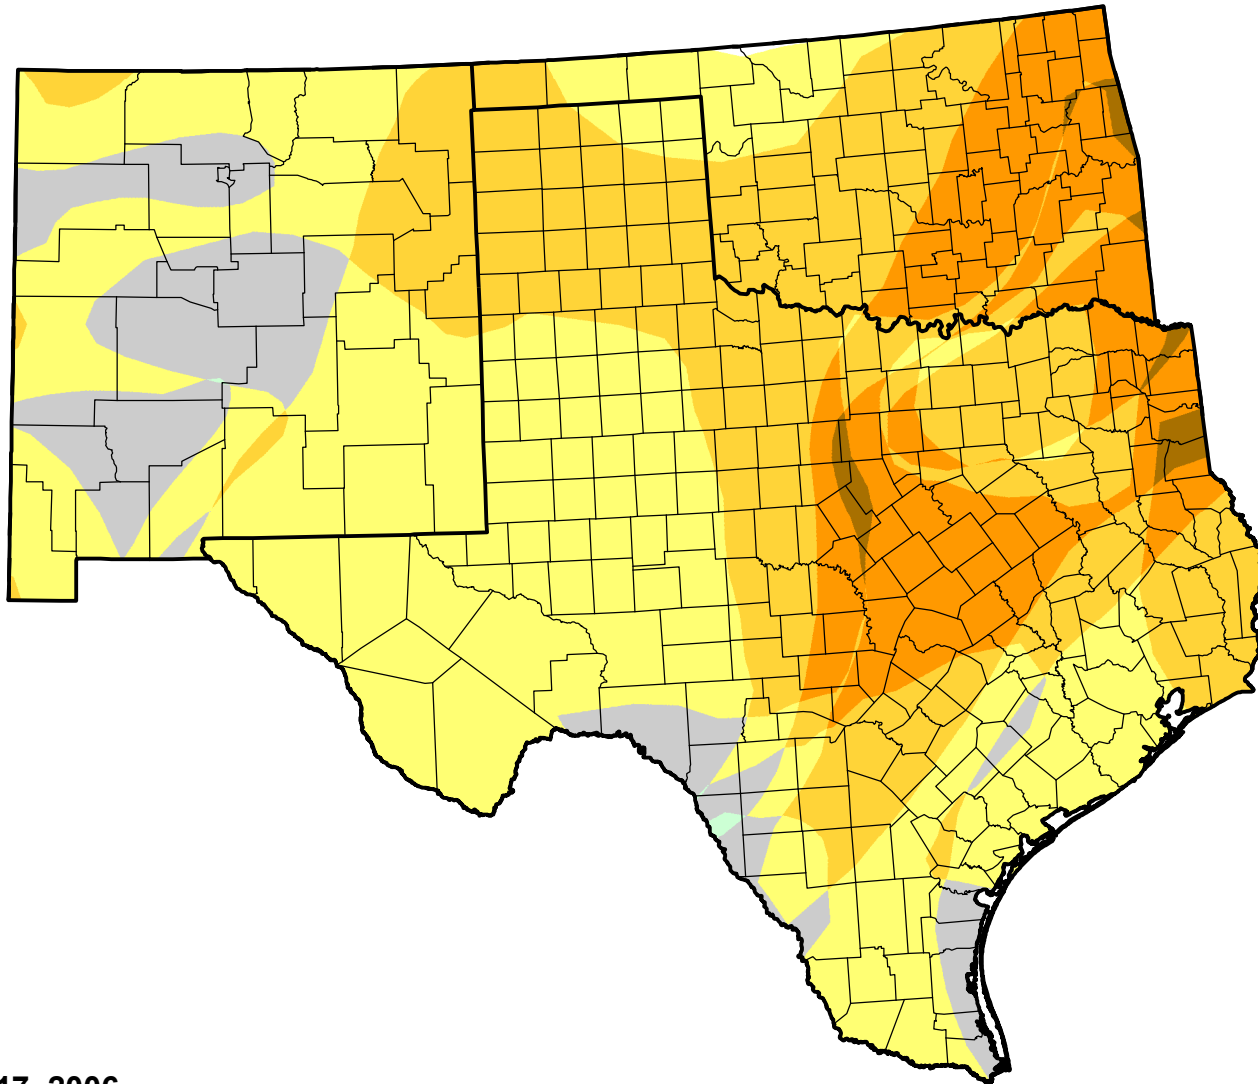

U.S. Drought Monitor Class Change - Southern Plains RDEWS

Start of Water Year

January 17, 2006
compared to
September 29, 2005

droughtmonitor.unl.edu

-  5 Class Degradation
-  4 Class Degradation
-  3 Class Degradation
-  2 Class Degradation
-  1 Class Degradation
-  No Change
-  1 Class Improvement
-  2 Class Improvement
-  3 Class Improvement
-  4 Class Improvement
-  5 Class Improvement