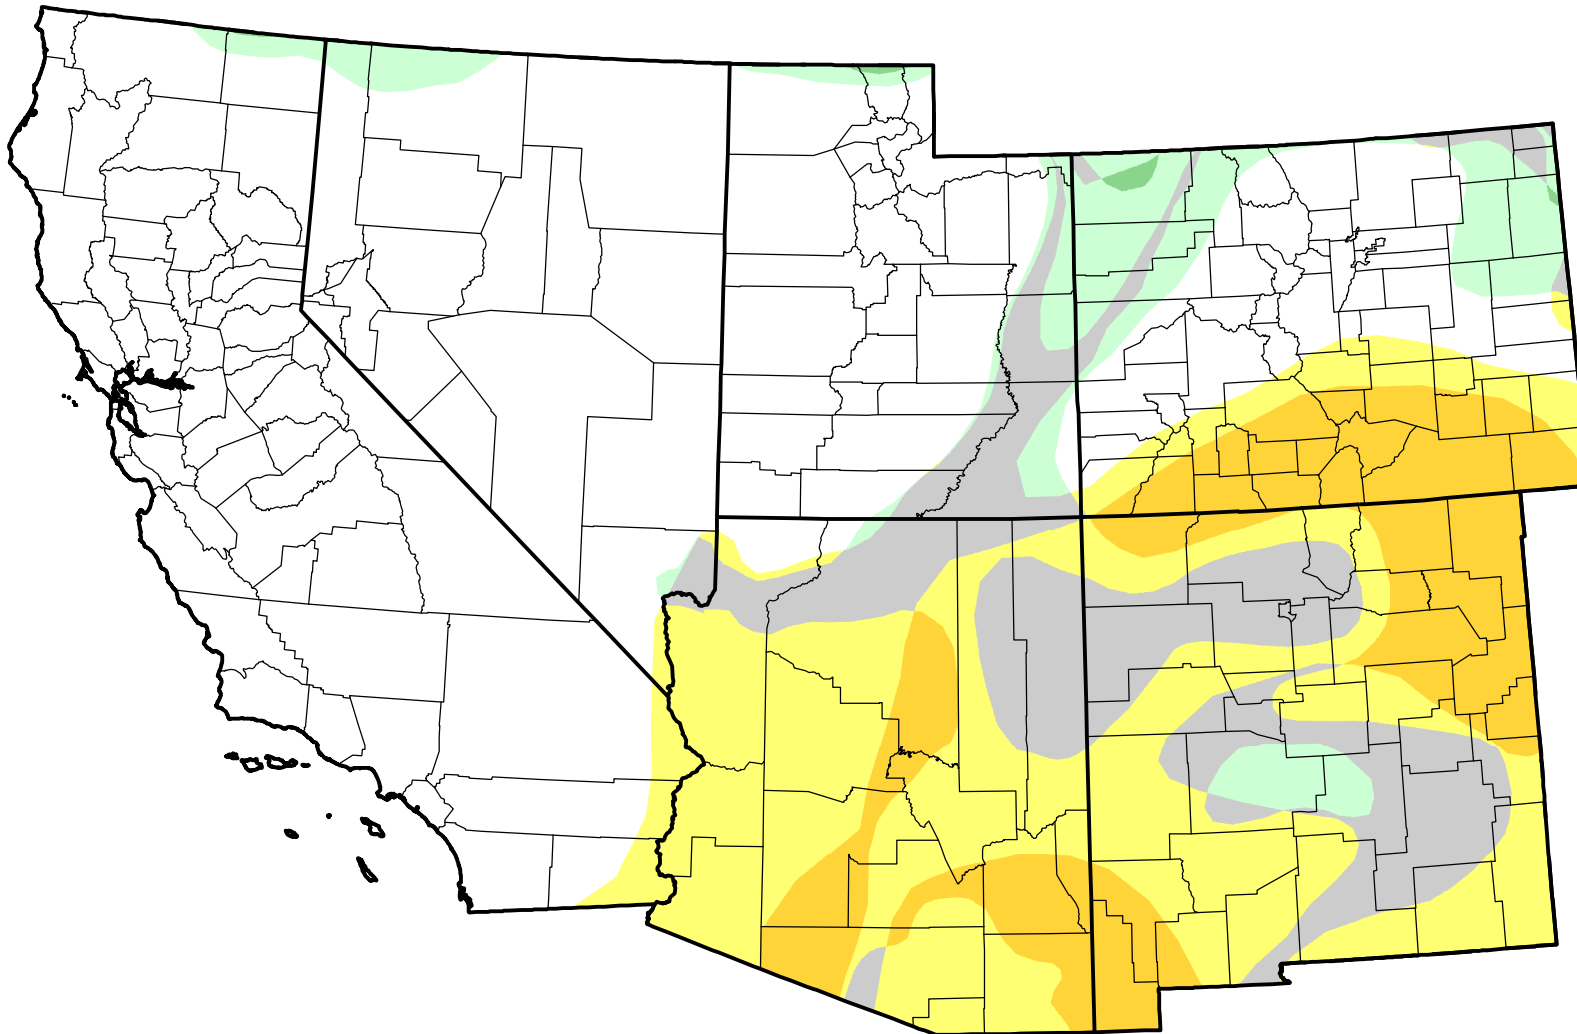

U.S. Drought Monitor Class Change - Southwest

26 Week

January 17, 2006
compared to
July 21, 2005

droughtmonitor.unl.edu

-  5 Class Degradation
-  4 Class Degradation
-  3 Class Degradation
-  2 Class Degradation
-  1 Class Degradation
-  No Change
-  1 Class Improvement
-  2 Class Improvement
-  3 Class Improvement
-  4 Class Improvement
-  5 Class Improvement