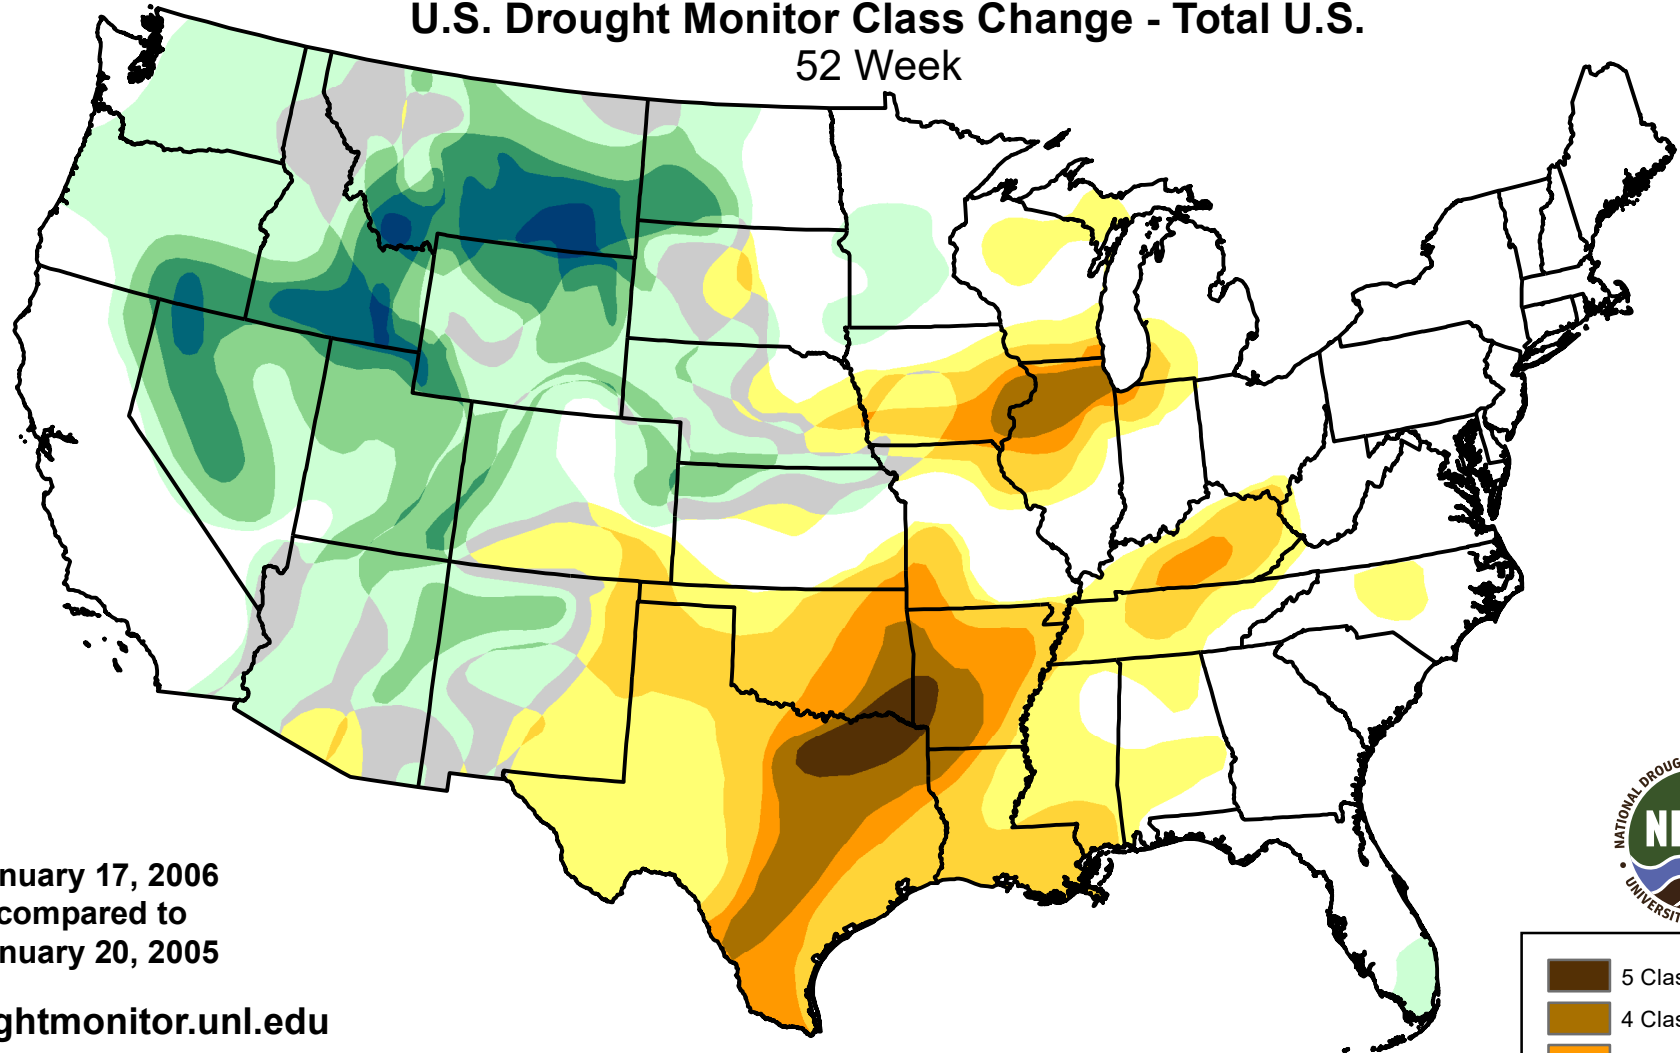

U.S. Drought Monitor Class Change - Total U.S.

52 Week

January 17, 2006
compared to
January 20, 2005

droughtmonitor.unl.edu

-  5 Class Degradation
-  4 Class Degradation
-  3 Class Degradation
-  2 Class Degradation
-  1 Class Degradation
-  No Change
-  1 Class Improvement
-  2 Class Improvement
-  3 Class Improvement
-  4 Class Improvement
-  5 Class Improvement