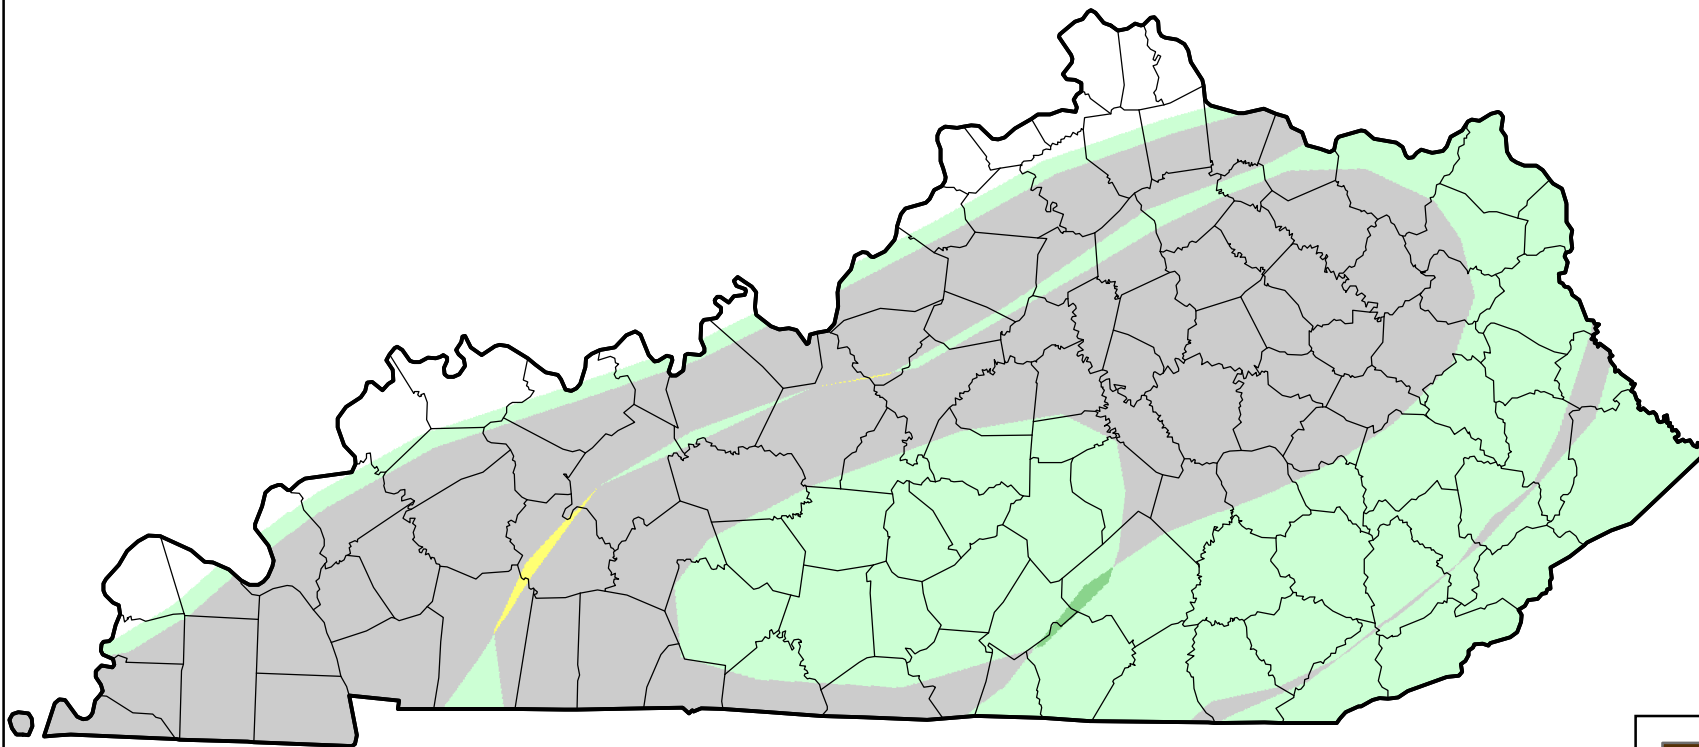

U.S. Drought Monitor Class Change - Kentucky

Start of Calendar Year

January 24, 2006
compared to
January 5, 2006

droughtmonitor.unl.edu

-  5 Class Degradation
-  4 Class Degradation
-  3 Class Degradation
-  2 Class Degradation
-  1 Class Degradation
-  No Change
-  1 Class Improvement
-  2 Class Improvement
-  3 Class Improvement
-  4 Class Improvement
-  5 Class Improvement