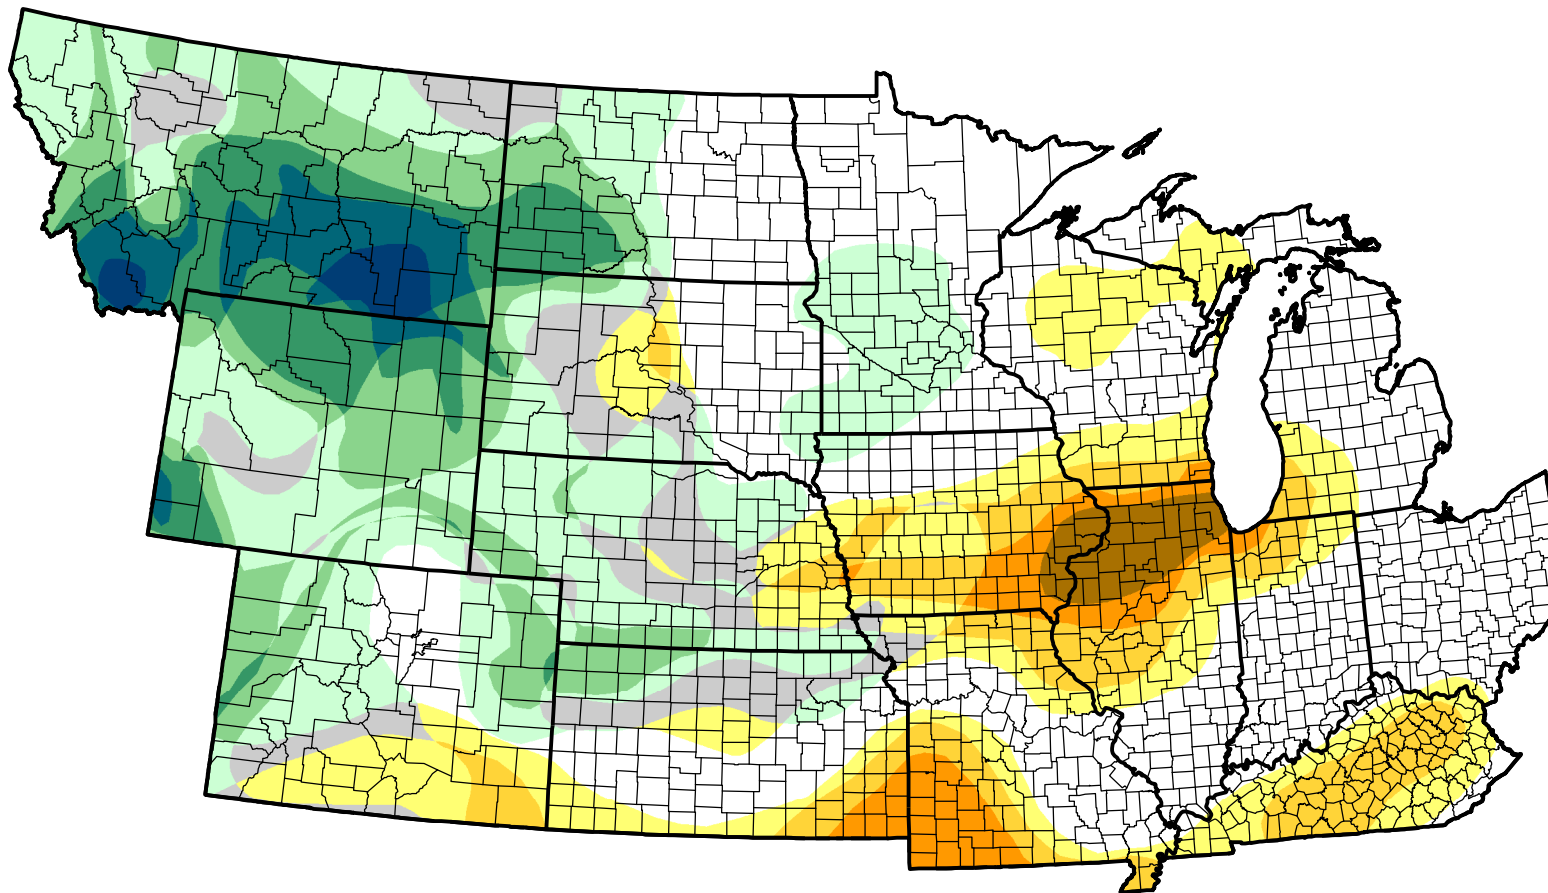

U.S. Drought Monitor Class Change - NWS Central 52 Week

-  5 Class Degradation
-  4 Class Degradation
-  3 Class Degradation
-  2 Class Degradation
-  1 Class Degradation
-  No Change
-  1 Class Improvement
-  2 Class Improvement
-  3 Class Improvement
-  4 Class Improvement
-  5 Class Improvement

January 24, 2006
compared to
January 27, 2005

droughtmonitor.unl.edu